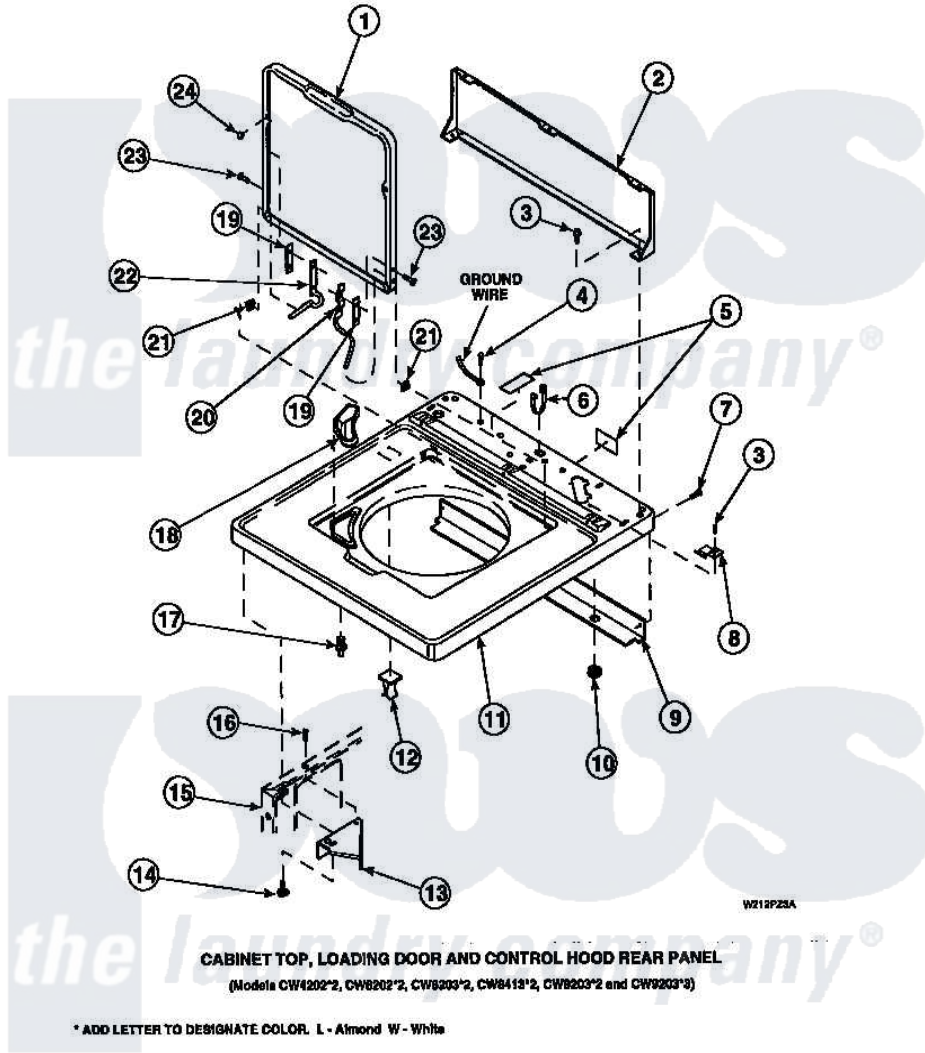

Amana LW6153WM (BOM: PLW6153WM A) 05 - CAB TOP/LOADING DR & CTRL HOOD REAR PAN

Amana Residential Amana LW6153WM (BOM: PLW6153WM A) Washer Parts Parts Diagram 05 - CAB TOP/LOADING DR & CTRL HOOD REAR PAN
 Click on the part number to view part

Item	Original Part Number	Replaced By	Status	Part Description
2	34903		Not Available	PANEL, BACK HOOD (USE 37782)
3	23962	W10116760		Screw
4	52909			Screw, 10B-16 X 1/2 HeX
6	21903	211881		Grommet, Cord Part Not Used-Gas Models Only
7	27196	27001200		Screw
8	35887	40063901		Clip, Hold Down
11	34902P		Not Available	TOP
12	36519		Not Available	CLIP
13	36034			Bracket, Director-Module
14	Y31644	27001200		Screw
15	34475P		Not Available	CABINET
16	36035		Not Available	SCREW,8-18X3/8 PHIL FLT HD
17	56534			Barrel, Support