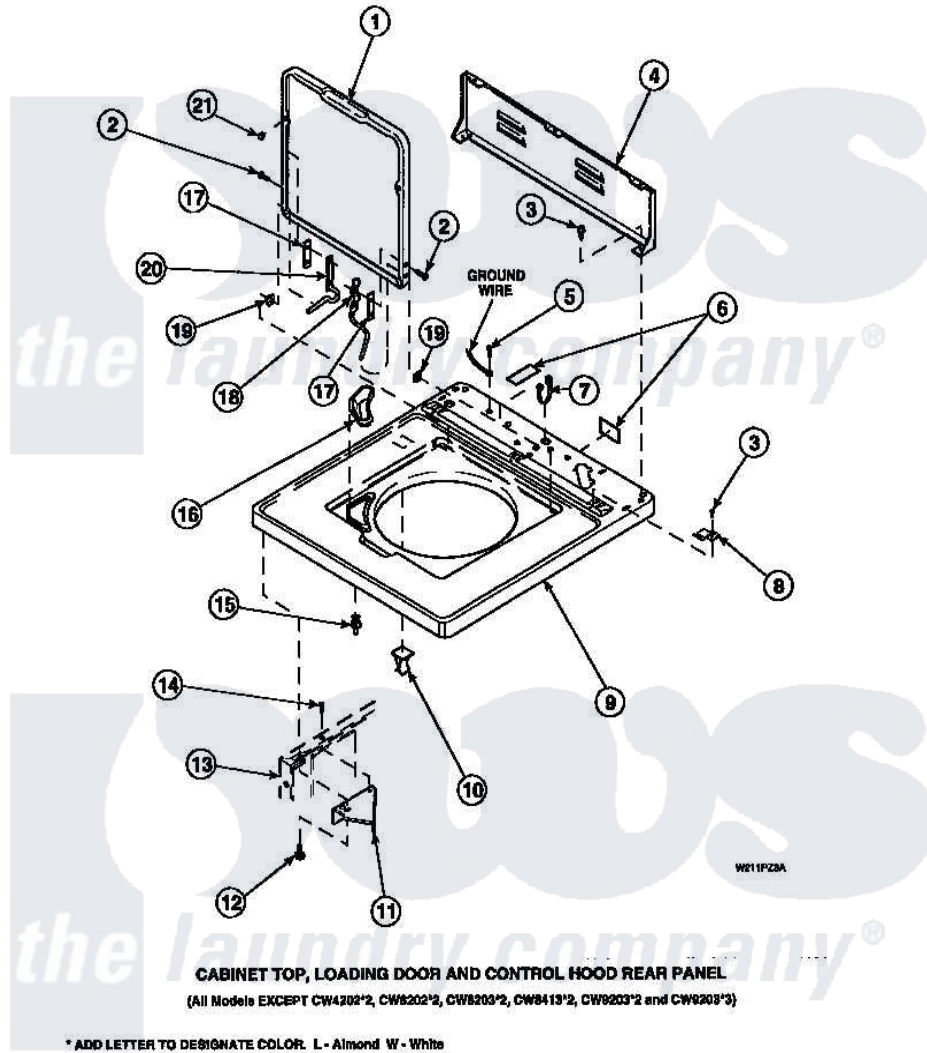

**Amana LW6153WM (BOM: PLW6153WM A) 06 - CAB TOP/LOADING DR & CTRL HOOD REAR PAN**

Amana Residential Amana LW6153WM (BOM: PLW6153WM A) Washer Parts Parts Diagram 06 - CAB TOP/LOADING DR & CTRL HOOD REAR PAN  
 Click on the part number to view part

Item	Original Part Number	Replaced By	Status	Part Description
1	33541P		Not Available	LID
2	34337	<a href="#">W10119828</a>		Screw, Lid Hinge Mounting
3	23962	<a href="#">W10116760</a>		Screw
4	34903		Not Available	PANEL, BACK HOOD (USE 37782)
5	<a href="#">52909</a>			Screw, 10B-16 X 1/2 HeX
6	24903		Not Available	STICKER,DISCONNECT POW
7	21903	<a href="#">211881</a>		Grommet, Cord Part Not Used-Gas Models Only
8	35887	<a href="#">40063901</a>		Clip, Hold Down
9	34902P		Not Available	TOP
10	36519		Not Available	CLIP
11	<a href="#">36034</a>			Bracket, Director-Module
12	Y31644	<a href="#">27001200</a>		Screw
13	34475P		Not Available	CABINET

14	36035	Not Available	SCREW,8-18X3/8 PHIL FLT HD
15	<a href="#">56534</a>		Barrel, Support
16	34776	Not Available	DISPENSER,BLEACH
17	<a href="#">34338</a>		Gasket, Hinge
18	<a href="#">36437</a>		Hinge, Lid R
19	33446	<a href="#">40008201</a>	Bushing, Hinge
20	<a href="#">36513</a>		Hinge, Left
21	21685	<a href="#">40038001</a>	Bumper
NI	<a href="#">26594P</a>		Grease, Silicone - 2 Oz Tube