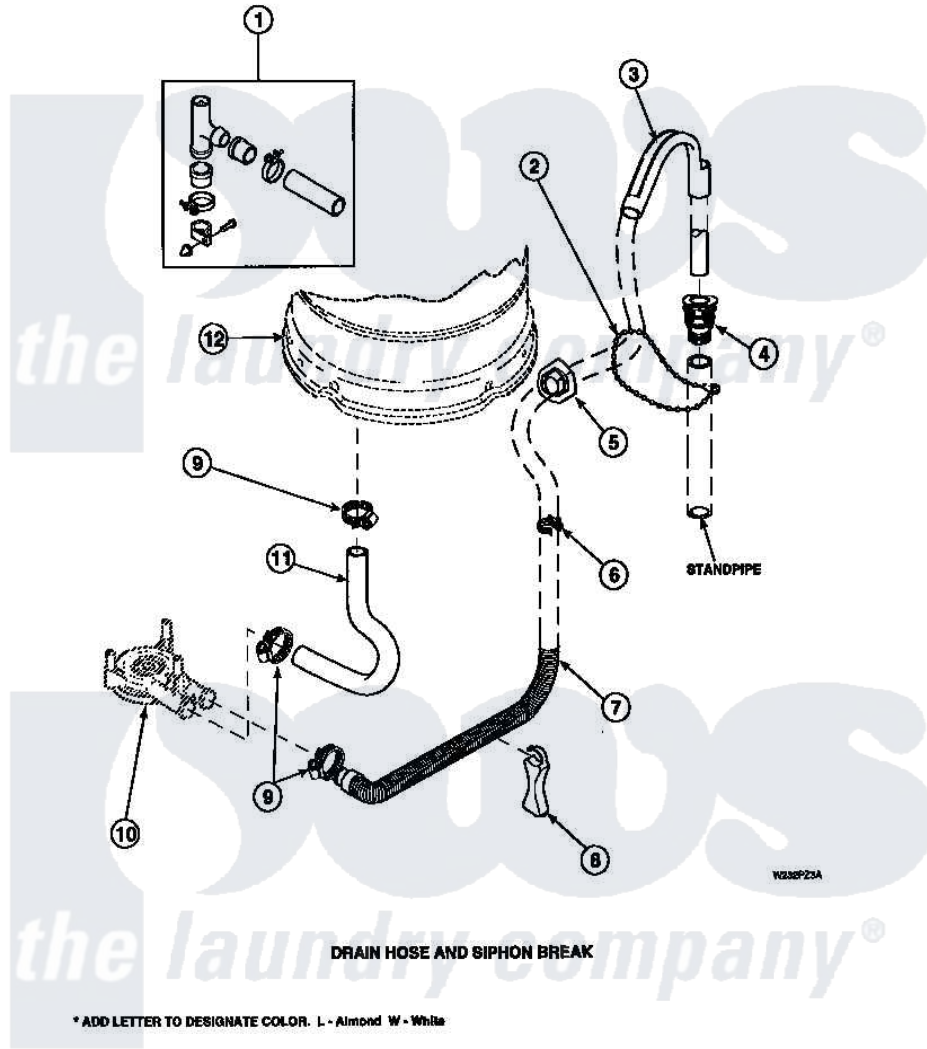

**Amana LW6153WM (BOM: PLW6153WM A) 07 - DRAIN HOSE AND SIPHON BREAK**

Amana Residential Amana LW6153WM (BOM: PLW6153WM A) Washer Parts Parts Diagram 07 - DRAIN HOSE AND SIPHON BREAK

Click on the part number to view part

Item	Original Part Number	Replaced By	Status	Part Description
1	562P3	<a href="#">76660</a>		Break-Sphn
2	33489	<a href="#">8539404</a>		Tie-Wire
3	33615	<a href="#">22003814</a>		Retainer, Drain Hose
4	36878	<a href="#">40008101</a>		Adapter, Standpipe
5	<a href="#">32219</a>			Relief, Strain
6	<a href="#">36014</a>			Clip, Retainer-Hose
7	37245	<a href="#">40053901</a>		Hose, Drain
8	<a href="#">36522</a>			Hose Support
"	<a href="#">35487</a>			Support, Hose
9	36802	<a href="#">285655</a>		Clamp, Hose
10	36863P	<a href="#">27001233</a>		Pump
11	<a href="#">35753</a>			Hose, Tub To Pump-Ddp
"	<a href="#">35752</a>			Hose, Tub To Pump-Ddp
12	<a href="#">34438P</a>			Assembly, Outer Tub
"	<a href="#">34439P</a>			Outer Tub