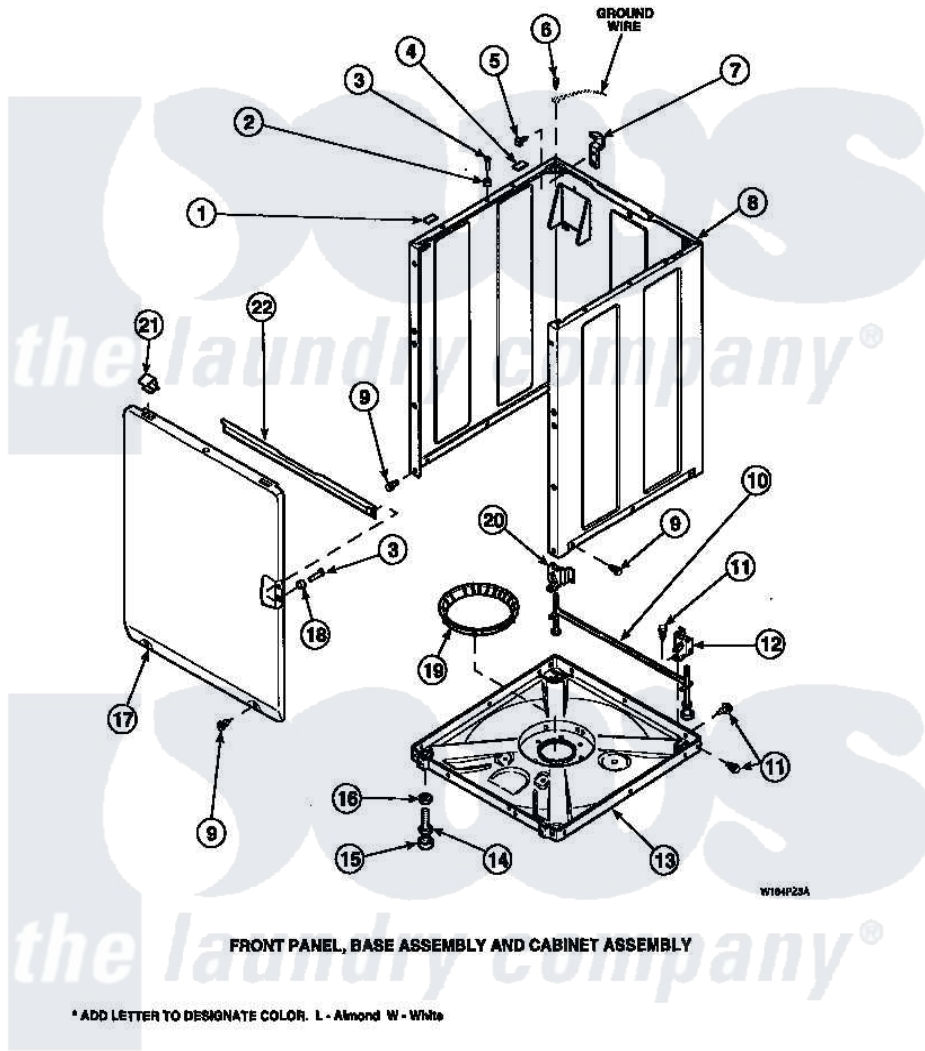

Amana LW6153WM (BOM: PLW6153WM A) 08 - FRONT PANEL, BASE ASSY AND CABINET ASSY

Amana [Residential Amana LW6153WM \(BOM: PLW6153WM A\) Washer Parts](#) Parts Diagram 08 - FRONT PANEL, BASE ASSY AND CABINET ASSY
 Click on the part number to view part

Item	Original Part Number	Replaced By	Status	Part Description
1	Y56128			Pad, Bumper
2	56079	505187		Locator, Panel
3	32671	Y014874		Screw, Idler Arm And Sleeve
4	36226			Pad, Bumper .25
5	34499		Not Available	SCREW, No.10B X 1/4 TAP IN HX
6	23962	W10116760		Screw
7	Y27103			Hinge, Hold-Down Lug
8	34475P		Not Available	CABINET
9	27196	27001200		Screw
10	34443			Assembly, Leg And Stabilizer
11	35148		Not Available	SCREW, 1/4-14 X 3/8 HX HD
12	36036		Not Available	BRACKET, SLL-RIGHT
13	36599P			Assembly Nut/ Leg Base
"	34434P			Assembly Nut/Leg Base

14	Y34319	22003428	Leg, Adjustable
15	34318	40016001	Foot, Rubber
16	Y21899	40038101	Nut, Leg
17	34656P	Not Available	NOT GOOD No. SEE NOTE PNL, FRONT
18	28102		Locator, Panel
19	36108	Not Available	SNUBBER PAD & ISOLATOR
20	36037		Bracket, SII-Left
21	35865		Clip, Hold-Down Front Panel
22	Y35097	Not Available	BRACE, FRT PNL