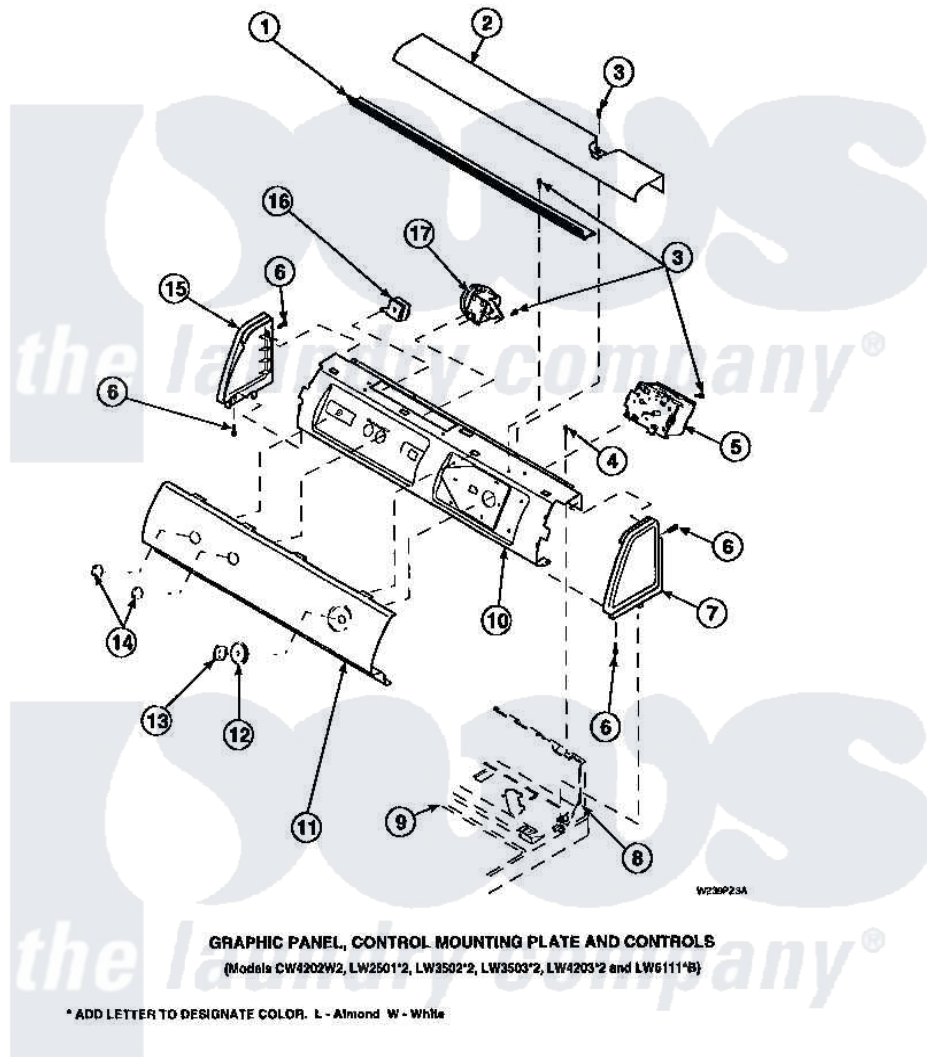

Amana LW6153WM (BOM: PLW6153WM A) 09 - GRAPHIC PANEL, CTRL  
MTG PLATE AND CTRLS

Amana Residential Amana LW6153WM (BOM: PLW6153WM A) Washer Parts Diagram 09 - GRAPHIC PANEL,  
CTRL MTG PLATE AND CTRLS  
Click on the part number to view part

Item	Original Part Number	Replaced By	Status	Part Description
1	Y34826		Not Available	DIFFUSER,LAMP-CLEAR
3	23962	<a href="#">W10116760</a>		Screw
4	34904	<a href="#">489355</a>		Screw, 8 X 1/2
5	31239	<a href="#">31239P</a>		Timer 3 Cycle Package
6	501086	<a href="#">90767</a>		Screw, 8A X 3/8 HeX Washer Head Tapping
8	34903		Not Available	PANEL, BACK HOOD (USE 37782)
9	34902P		Not Available	TOP
10	34821		Not Available	CONTROL MOUNTING PLATE
16	<a href="#">35115</a>			Switch, TemPerature 3 P
17	35010	<a href="#">39035</a>		Switch, Pressure-Var