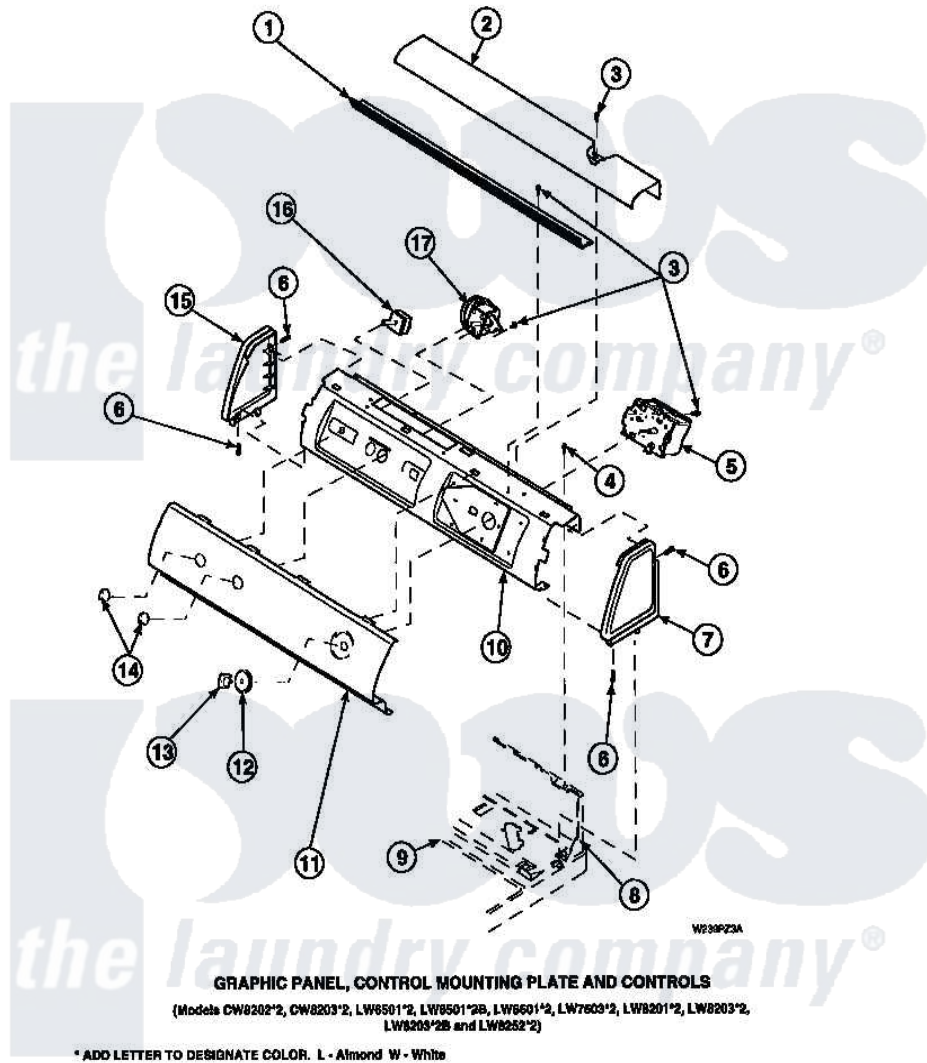

**Amana LW6153WM (BOM: PLW6153WM A) 10 - GRAPHIC PANEL, CTRL
MTG PLATE AND CTRLS**

Amana Residential Amana LW6153WM (BOM: PLW6153WM A) Washer Parts Parts Diagram 10 - GRAPHIC PANEL, CTRL MTG PLATE AND CTRLS
 Click on the part number to view part

Item	Original Part Number	Replaced By	Status	Part Description
1	Y34826		Not Available	DIFFUSER,LAMP-CLEAR
2	34824		Not Available	TOP COVER
3	23962	W10116760		Screw
4	34904	489355		Screw, 8 X 1/2
5	31239	31239P		Timer 3 Cycle Package
6	501086	90767		Screw, 8A X 3/8 HeX Washer Head Tapping
7	34817		Not Available	END CAP(RIGHT)
8	34903		Not Available	PANEL, BACK HOOD (USE 37782)
9	34902P		Not Available	TOP
10	34821		Not Available	CONTROL MOUNTING PLATE
11	37681W		Not Available	PANEL, GRAPHICS (WHITE)
"	36613		Not Available	GRAPHIC PANEL
12	36700		Not Available	TIMER KNOB SKIRT

13	35333	Not Available	TIMER KNOB
14	36701	Not Available	KNOB, TEMP
15	34818	Not Available	END CAP(LEFT)
16	35115		Switch, TemPerature 3 P
17	35010	39035	Switch, Pressure-Var