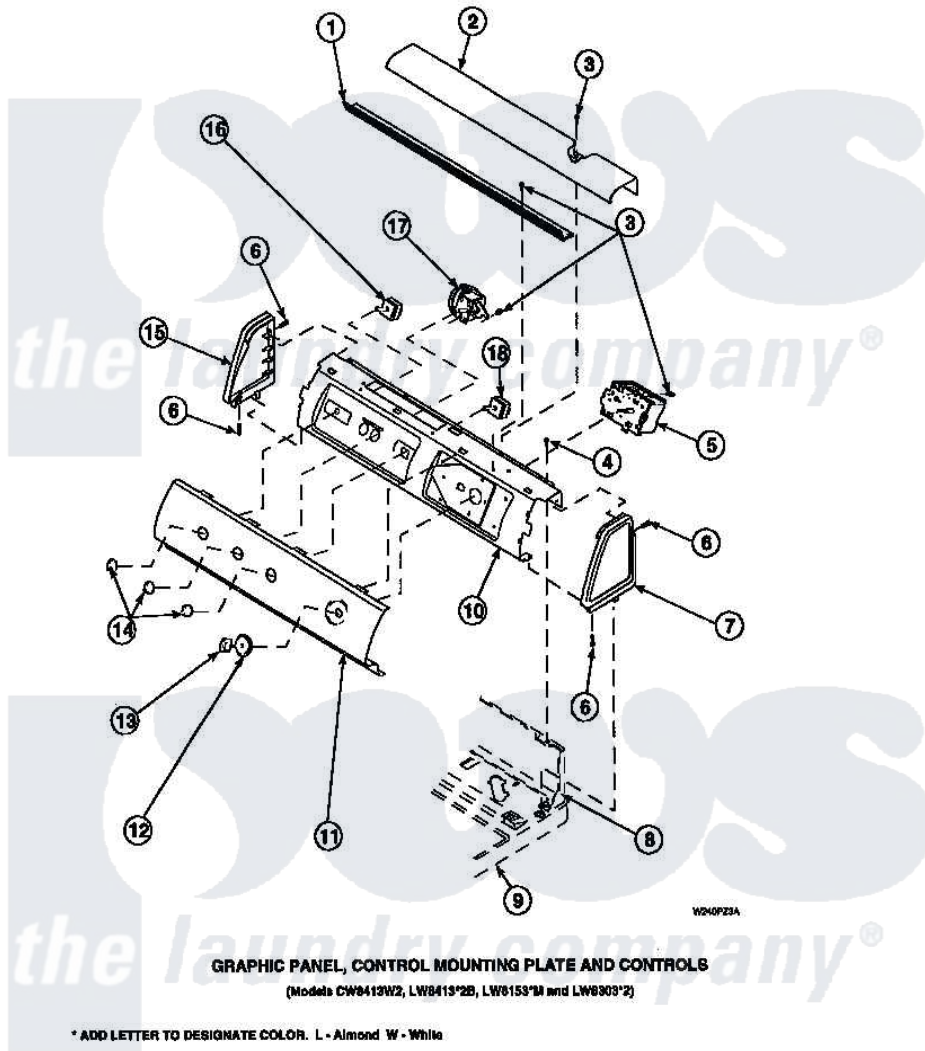

**Amana LW6153WM (BOM: PLW6153WM A) 11 - GRAPHIC PANEL, CTRL MTG PLATE AND CTRLS**

Amana Residential Amana LW6153WM (BOM: PLW6153WM A) Washer Parts Parts Diagram 11 - GRAPHIC PANEL, CTRL MTG PLATE AND CTRLS  
 Click on the part number to view part

Item	Original Part Number	Replaced By	Status	Part Description
1	Y34826		Not Available	DIFFUSER,LAMP-CLEAR
2	34824		Not Available	TOP COVER
3	23962	<a href="#">W10116760</a>		Screw
4	34904	<a href="#">489355</a>		Screw, 8 X 1/2
5	<a href="#">36607</a>			Timer, 4 Cycle
6	501086	<a href="#">90767</a>		Screw, 8A X 3/8 HeX Washer Head Tapping
7	34817		Not Available	END CAP(RIGHT)
8	34903		Not Available	PANEL, BACK HOOD (USE 37782)
9	34902P		Not Available	TOP
10	34821		Not Available	CONTROL MOUNTING PLATE
11	36611		Not Available	PANEL, GRAPHICS
12	36700		Not Available	TIMER KNOB SKIRT
13	35333		Not Available	TIMER KNOB

14 36701  
15 34818

Not Available  
Not Available

KNOB, TEMP  
END CAP(LEFT)