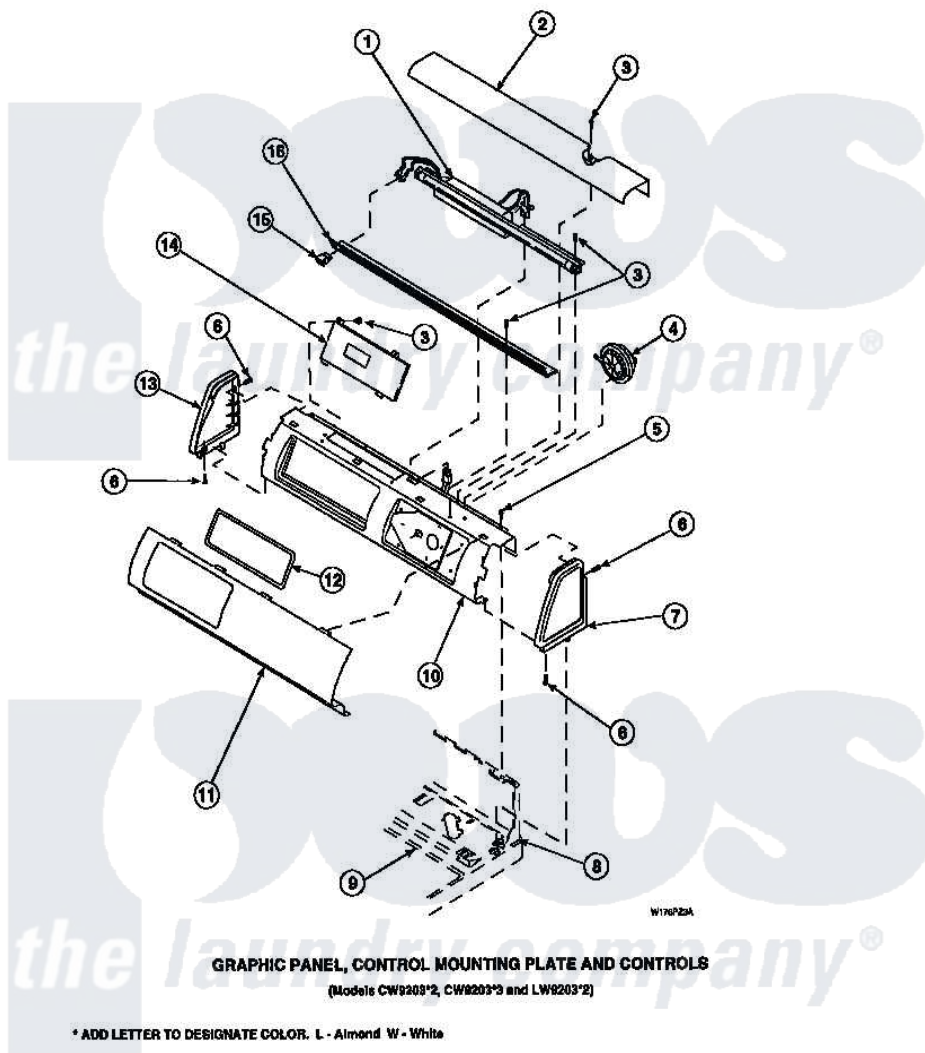

Amana LW6153WM (BOM: PLW6153WM A) 12 - GRAPHIC PANEL, CTRL MTG PLATE AND CTRLS

Amana Residential Amana LW6153WM (BOM: PLW6153WM A) Washer Parts Parts Diagram 12 - GRAPHIC PANEL, CTRL MTG PLATE AND CTRLS
 Click on the part number to view part

Item	Original Part Number	Replaced By	Status	Part Description
2	34824		Not Available	TOP COVER
3	23962	W10116760		Screw
5	34904	489355		Screw, 8 X 1/2
6	501086	90767		Screw, 8A X 3/8 HeX Washer Head Tapping
7	34817		Not Available	END CAP(RIGHT)
8	34903		Not Available	PANEL, BACK HOOD (USE 37782)
9	34902P		Not Available	TOP
13	34818		Not Available	END CAP(LEFT)