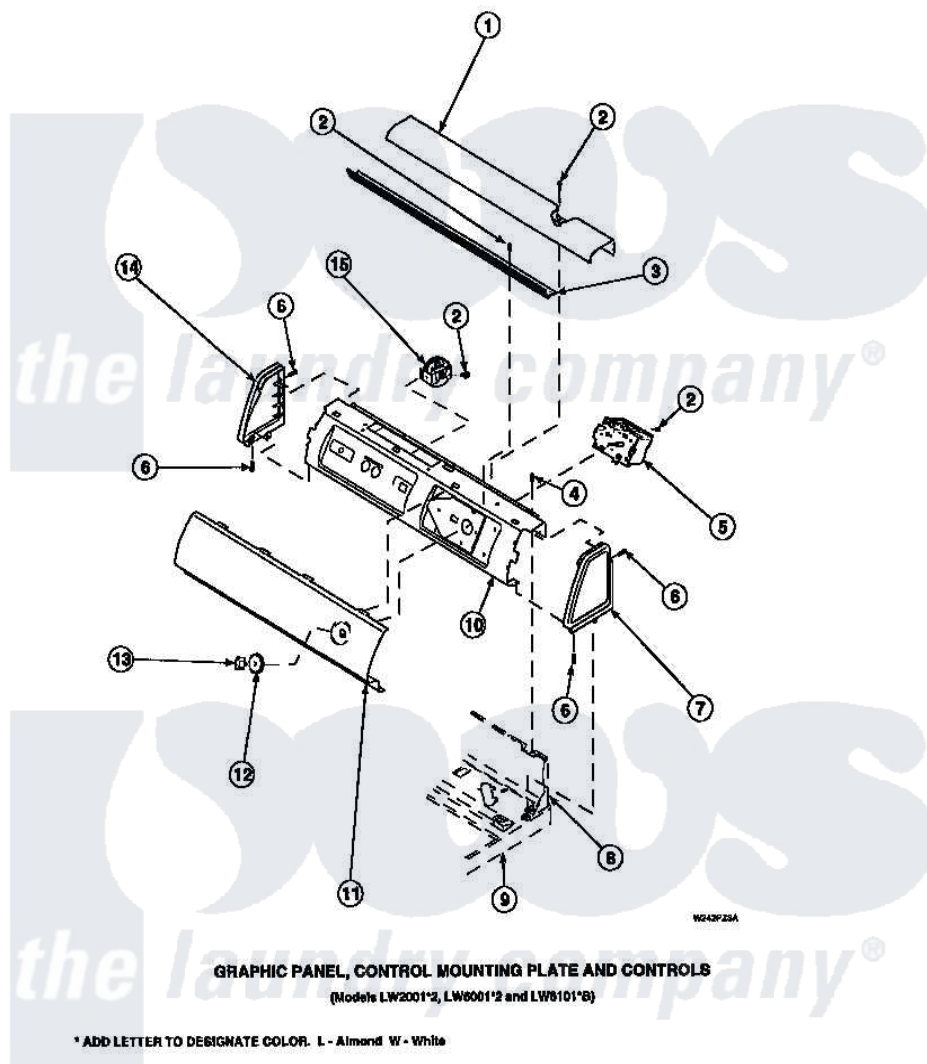

Amana LW6153WM (BOM: PLW6153WM A) 13 - GRAPHIC PANEL, CTRL MTG PLATE AND CTRLS

Amana Residential Amana LW6153WM (BOM: PLW6153WM A) Washer Parts Parts Diagram 13 - GRAPHIC PANEL, CTRL MTG PLATE AND CTRLS
Click on the part number to view part

Item	Original Part Number	Replaced By	Status	Part Description
2	23962	W10116760		Screw
3	Y34826		Not Available	DIFFUSER,LAMP-CLEAR
4	34904	489355		Screw, 8 X 1/2
6	501086	90767		Screw, 8A X 3/8 HeX Washer Head Tapping
7	34817		Not Available	END CAP(RIGHT)
8	34903		Not Available	PANEL, BACK HOOD (USE 37782)
9	34902P		Not Available	TOP
10	34821		Not Available	CONTROL MOUNTING PLATE
12	33817		Not Available	ASSY,TIMER SKIRT-BLACK
13	33897			Knob, Timer-Washer-Blac
14	34818		Not Available	END CAP(LEFT)