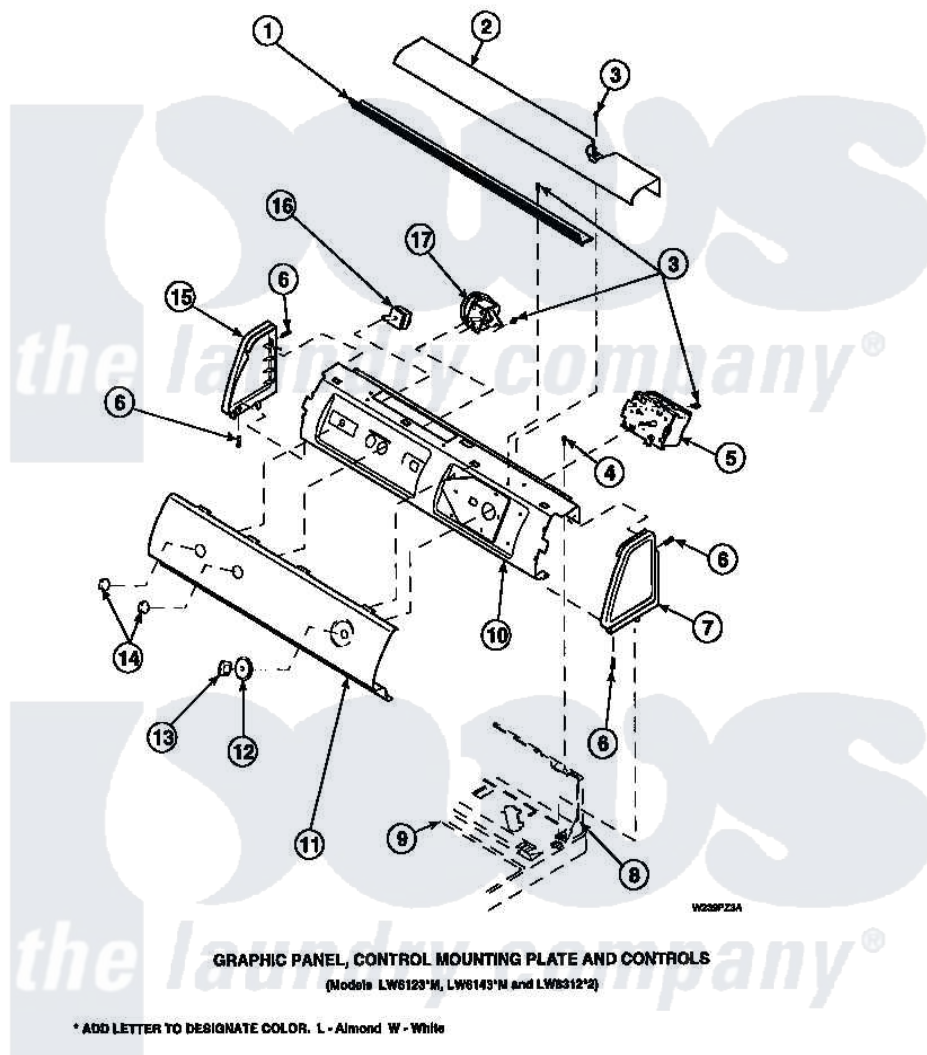

Amana LW6153WM (BOM: PLW6153WM A) 14 - GRAPHIC PANEL, CTRL MTG PLATE AND CTRLS

Amana Residential Amana LW6153WM (BOM: PLW6153WM A) Washer Parts Parts Diagram 14 - GRAPHIC PANEL, CTRL MTG PLATE AND CTRLS
Click on the part number to view part

Item	Original Part Number	Replaced By	Status	Part Description
1	Y34826		Not Available	DIFFUSER,LAMP-CLEAR
2	34824		Not Available	TOP COVER
3	23962	W10116760		Screw
4	34904	489355		Screw, 8 X 1/2
5	31239	31239P		Timer 3 Cycle Package
6	501086	90767		Screw, 8A X 3/8 HeX Washer Head Tapping
7	34817		Not Available	END CAP(RIGHT)
8	34903		Not Available	PANEL, BACK HOOD (USE 37782)
9	34902P		Not Available	TOP
10	34821		Not Available	CONTROL MOUNTING PLATE
12	36700		Not Available	TIMER KNOB SKIRT
13	35333		Not Available	TIMER KNOB
14	36701		Not Available	KNOB, TEMP