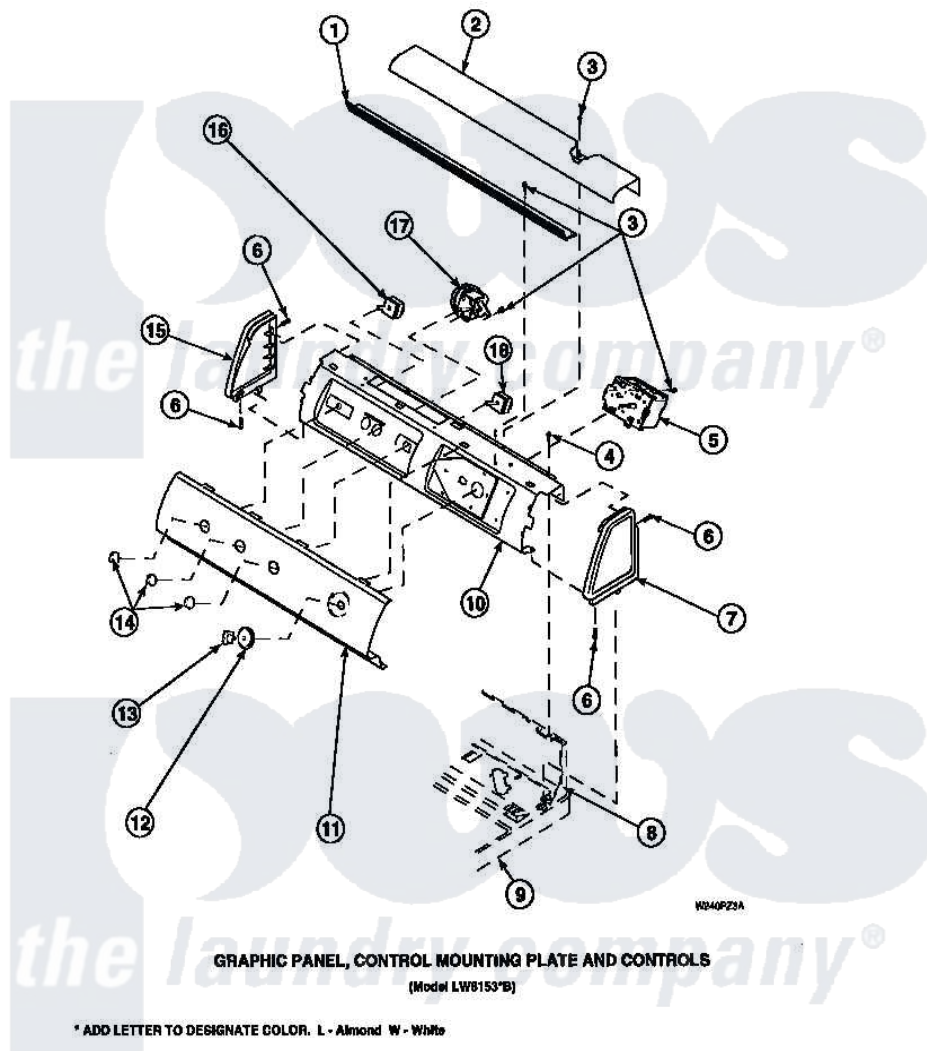

**Amana LW6153WM (BOM: PLW6153WM A) 15 - GRAPHIC PANEL, CTRL  
MTG PLATE AND CTRLS**

Amana Residential Amana LW6153WM (BOM: PLW6153WM A) Washer Parts Parts Diagram 15 - GRAPHIC PANEL, CTRL MTG PLATE AND CTRLS  
Click on the part number to view part

Item	Original Part Number	Replaced By	Status	Part Description
1	Y34826		Not Available	DIFFUSER,LAMP-CLEAR
3	23962	<a href="#">W10116760</a>		Screw
4	34904	<a href="#">489355</a>		Screw, 8 X 1/2
6	501086	<a href="#">90767</a>		Screw, 8A X 3/8 HeX Washer Head Tapping
8	34903		Not Available	PANEL, BACK HOOD (USE 37782)
9	34902P		Not Available	TOP
10	34821		Not Available	CONTROL MOUNTING PLATE