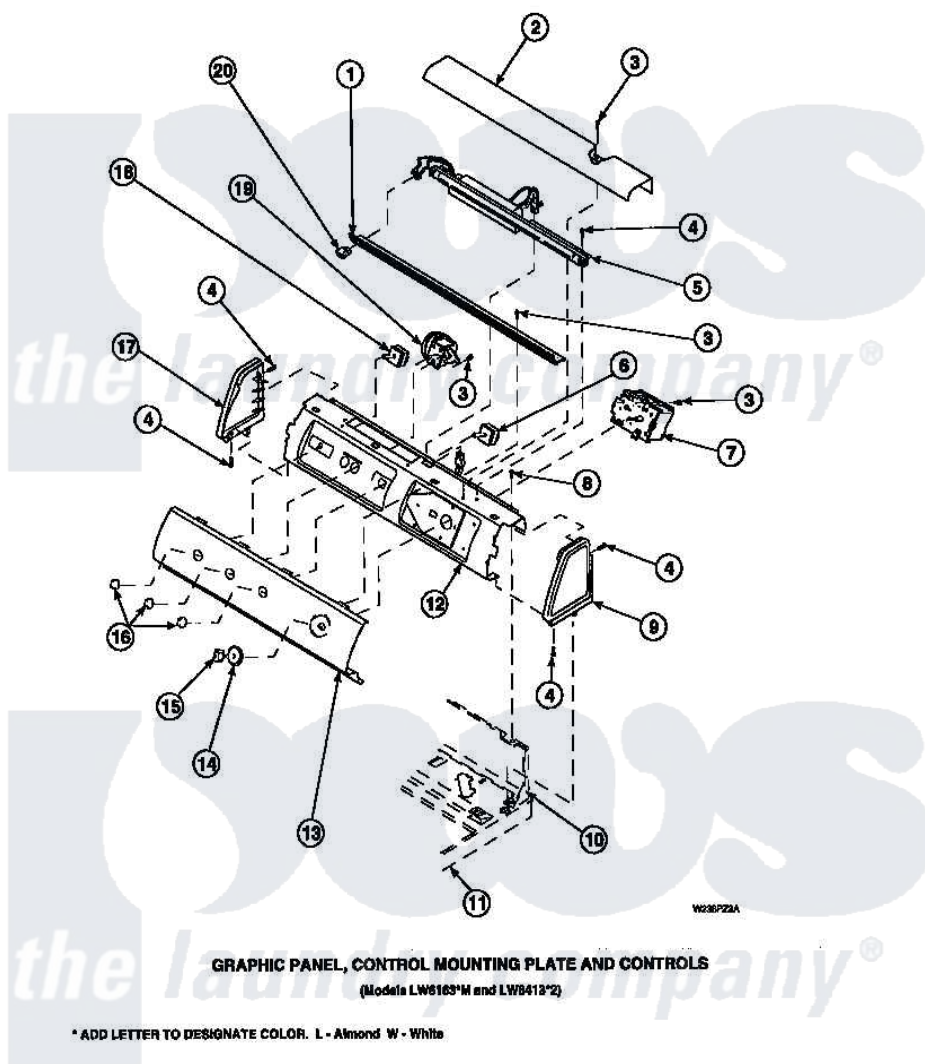

Amana LW6153WM (BOM: PLW6153WM A) 16 - GRAPHIC PANEL, CTRL MTG PLATE AND CTRLS

Amana Residential Amana LW6153WM (BOM: PLW6153WM A) Washer Parts Parts Diagram 16 - GRAPHIC PANEL, CTRL MTG PLATE AND CTRLS
Click on the part number to view part

Item	Original Part Number	Replaced By	Status	Part Description
2	34824		Not Available	TOP COVER
3	23962	W10116760		Screw
4	501086	90767		Screw, 8A X 3/8 HeX Washer Head Tapping
8	34904	489355		Screw, 8 X 1/2
9	34817		Not Available	END CAP(RIGHT)
10	34903		Not Available	PANEL, BACK HOOD (USE 37782)
11	34902P		Not Available	TOP
12	34821		Not Available	CONTROL MOUNTING PLATE
14	36700		Not Available	TIMER KNOB SKIRT
15	35333		Not Available	TIMER KNOB
16	36701		Not Available	KNOB, TEMP
17	34818		Not Available	END CAP(LEFT)