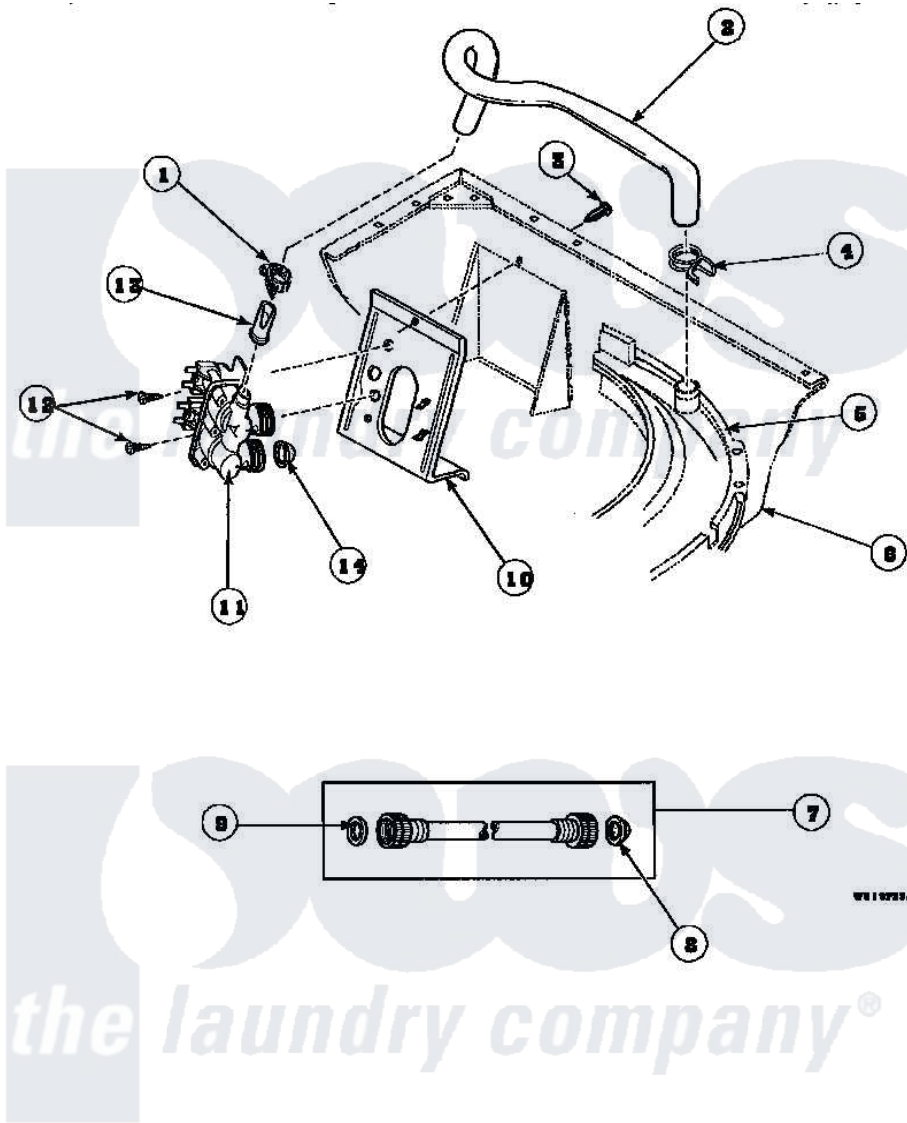

Amana LW6153WM (BOM: PLW6153WM A) 17 - INLET/FILL HOSE & MIXING VLV MTG BRKT

Amana Residential Amana LW6153WM (BOM: PLW6153WM A) Washer Parts Parts Diagram 17 - INLET/FILL HOSE & MIXING VLV MTG BRKT
 Click on the part number to view part

Item	Original Part Number	Replaced By	Status	Part Description
1	36801	596669		Clamp, Manifold
2	35874	38155		Hose, Mix Valve To TU
3	33562	27001200		Screw
4	29210			Hose Clamp
5	36025P			Assembly, Tub Coverand Gasket
6	34475P		Not Available	CABINET
7	20618	21001467		Hose- 10'
"	20617		Not Available	HOSE, INLET (8 FT)
"	28330P	202860		Inlet Hose Assembly
8	28605	22002960		Strainer, Washer Inlet
9	20290	Y013783		Washer, Inlet Hose
10	34972	39407		Bracket, Valve
11	34963	34963P		Valve Mixing Package
12	501086	00767		Screw, 8A X 3/8 HeX Washer