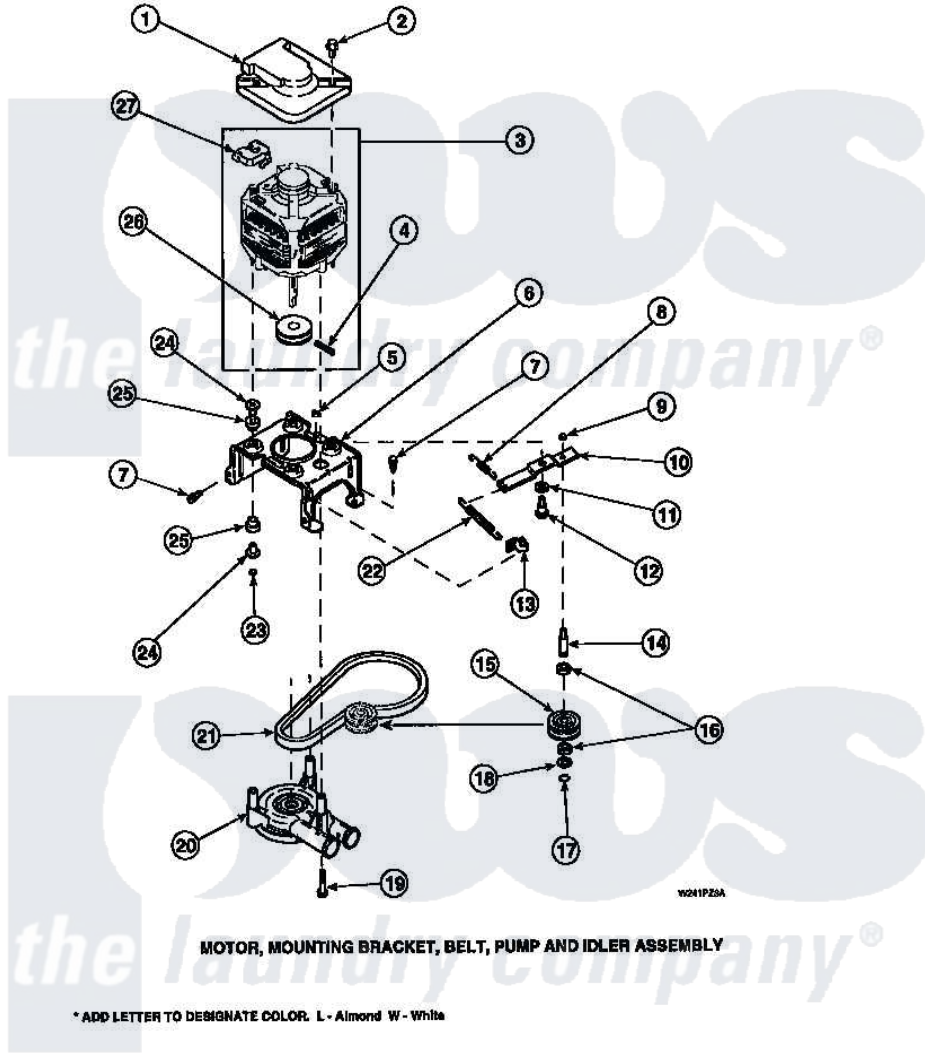

Amana LW6153WM (BOM: PLW6153WM A) 20 - MOTOR, MTG BRKT, BELT, PUMP & IDLER ASSY

Amana Residential Amana LW6153WM (BOM: PLW6153WM A) Washer Parts Parts Diagram 20 - MOTOR, MTG BRKT, BELT, PUMP & IDLER ASSY
Click on the part number to view part

Item	Original Part Number	Replaced By	Status	Part Description
1	34754	40112301		Shield, Motor
2	36639	4312464		Screw
3	34910P	27001215		Motor W/Pulley
4	23750			Pin, Roll
5	52566	27001225		Nut, Jam Mid Lock 1/4-20
6	34890		Not Available	BRACKET,MOTOR MOUNT
"	37415P			Kit, Motor Brkt
"	37415	37415P		Kit, Motor Brkt
7	Y31645	27001200		Screw
8	30620		Not Available	SPRING,IDLER LEVER HEL
9	28803	2221070		Clamp, Nylon
10	31054	40041002		Lever, Idler
"	37443	40041002		Lever, Idler
11	81392	40054701		Washer
12	27229	40038901		Screw, 1/4-20

13	28849		Clip, Spring
14	28802		Shaft, Idler
15	28800	Not Available	WHEEL, IDLER
16	Y29443		Washer, Felt
17	23748		Ring, Retaining
18	52549		Washer, 501 ID X3/4 Odx
19	Y34565	40063701	Screw, 10-16 x 1.75
20	36863P	27001233	Pump
21	28808		Belt, Agitate And Spin
22	37366		Spring, Idler
"	37606		Spring, Idler Lever
23	35423	3400029	Nut, Adapter Plate
24	34791		Post, Mount-Motor
25	34788		Mount, Motor
26	27171	Not Available	PULLEY, MOTOR
27	35632	Not Available	SWITCH, MOTOR