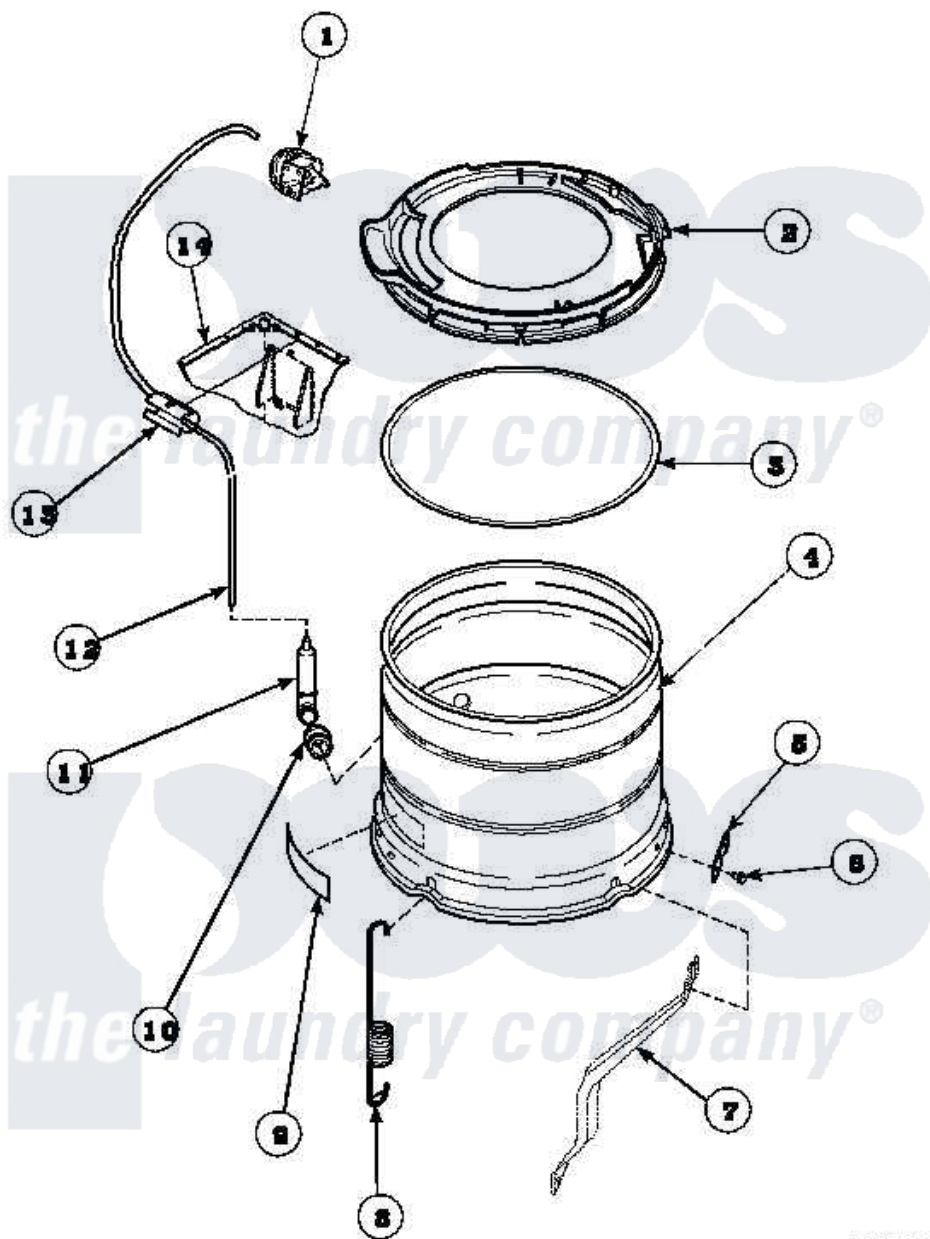

Amana LW6153WM (BOM: PLW6153WM A) 21 - OUTER TUB, COVER AND PRESSURE HOSE

Amana Residential Amana LW6153WM (BOM: PLW6153WM A) Washer Parts Parts Diagram 21 - OUTER TUB, COVER AND PRESSURE HOSE

Click on the part number to view part

Item	Original Part Number	Replaced By	Status	Part Description
1	35010	39035		Switch, Pressure-Var
2	36025P			Assembly, Tub Cover and Gasket
3	32857			Gasket, Tub Cover Small
4	34439P			Outer Tub
5	27926			Plate, Leg .063
6	35369	40128701		Screw, 5/16-18 X .50
7	34792			Leg, Support
8	35947		Not Available	SPRING, TUB -SHORT
9	500049		Not Available	STICKER
10	29175	40037801		Grommet
11	30907	40008501		Assembly, Pressure Bulb
12	29213	39125		Tubing 31
13	36985		Not Available	CLIP, HOSE
14	34475P		Not Available	CABINET