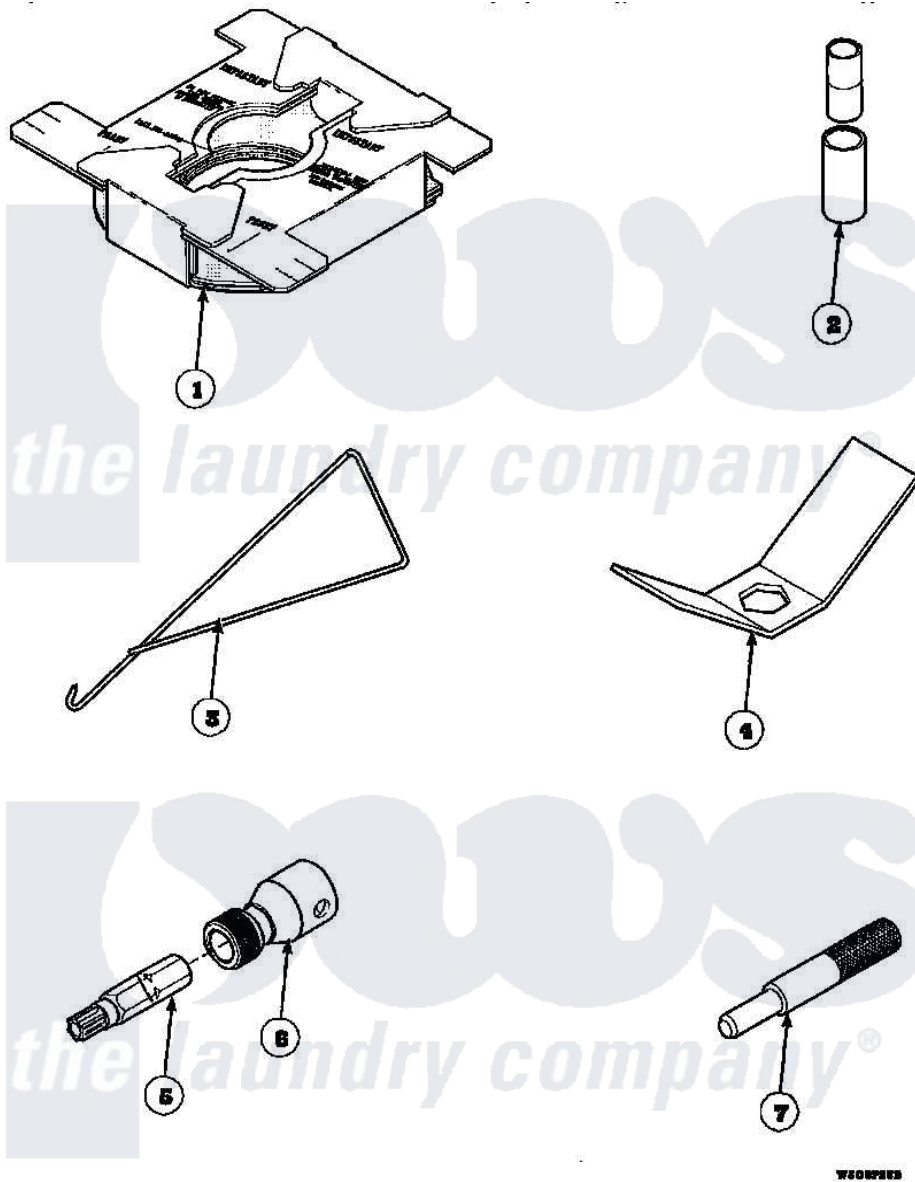

Amana LW6153WM (BOM: PLW6153WM A) 24 - SPECIAL TOOLS

Amana Residential Amana LW6153WM (BOM: PLW6153WM A) Washer Parts Diagram 24 - SPECIAL TOOLS
 Click on the part number to view part

Item	Original Part Number	Replaced By	Status	Part Description
1	36926		Not Available	BRACE, SHIPPING
2	242P4			Installer, Spring
3	289P4	321P4		Hook, Spring
4	237P4	306P4		Hex Wrench
5	282P4			T25 Tamper Resistant Bit
6	24161			Torx Bit Holder
7	305P4		Not Available	TOOL, TRANSMISSION PI
NI	555P3	725P3		Kit