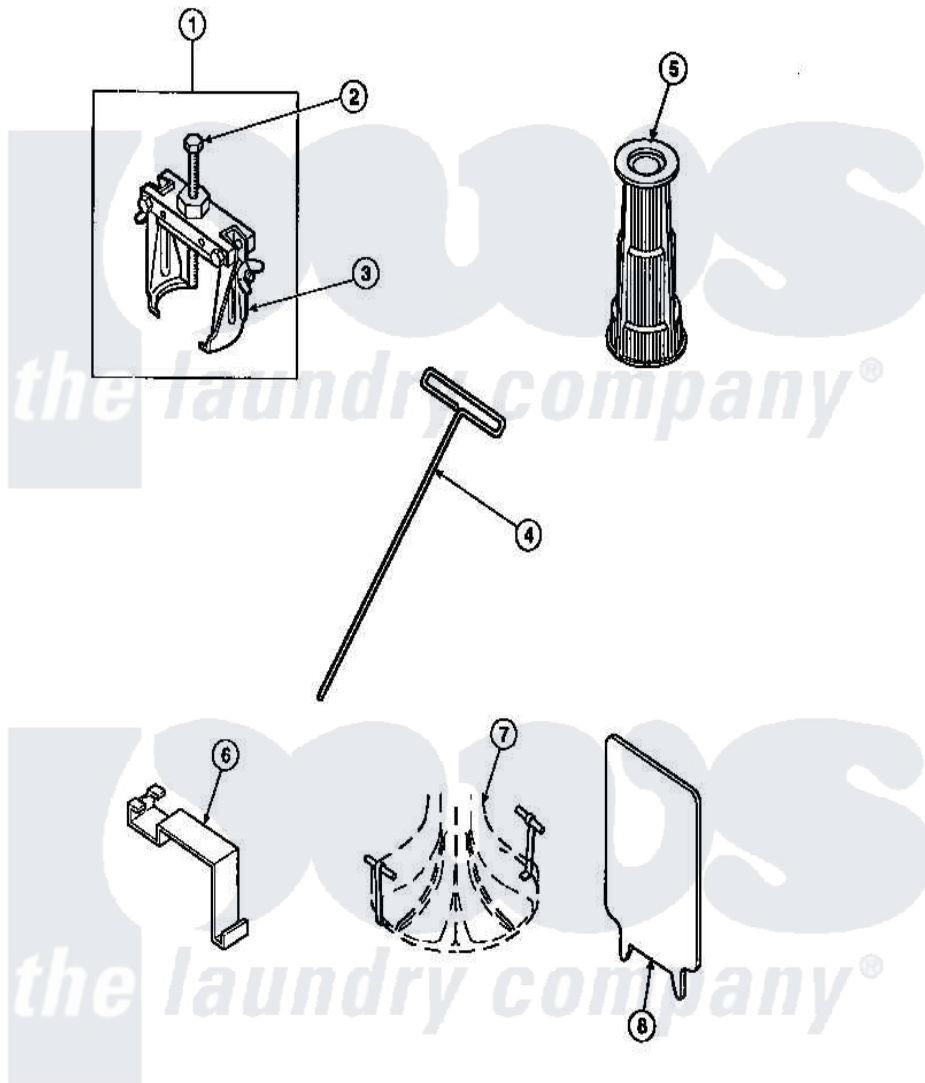

Amana LW6153WM (BOM: PLW6153WM A) 25 - SPECIAL TOOLS

Amana Residential Amana LW6153WM (BOM: PLW6153WM A) Washer Parts Parts Diagram 25 - SPECIAL TOOLS

[Click on the part number to view part](#)

Item	Original Part Number	Replaced By	Status	Part Description
1	294P4			Bell Tool
2	294P4B			Drive Bell Bolt
3	294P4A			Jaw, Drive Bell Tool
4	291P4		Not Available	WRENCH, T - ALLEN
5	293P4			Seal Tool
6	273P4			Tub Cover Gasket Tool
7	254P4P			Agitator Hooks
8	272P4			Tool, Lid Switch Instal
NI	555P3	725P3		Kit