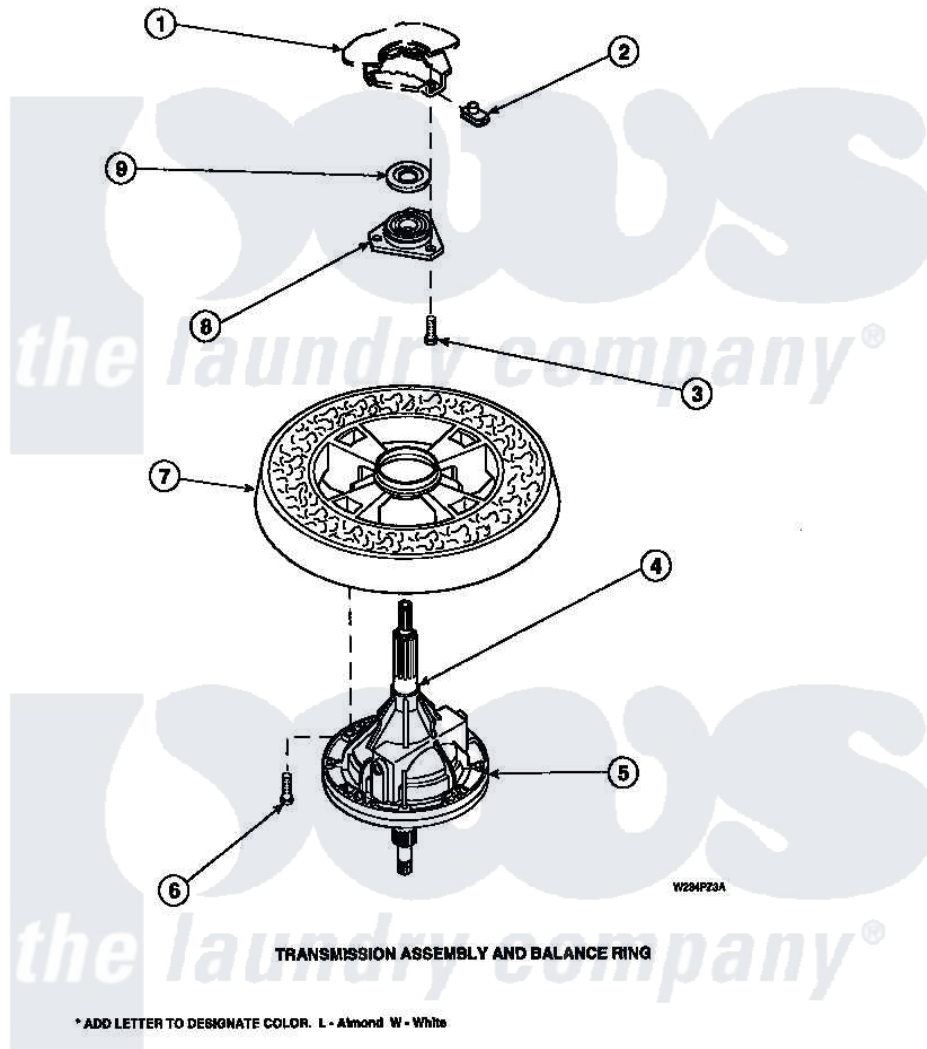

# Amana LW6153WM (BOM: PLW6153WM A) 27 - TRANSMISSION ASSY AND BALANCE RING

Amana Residential Amana LW6153WM (BOM: PLW6153WM A) Washer Parts Parts Diagram 27 - TRANSMISSION ASSY AND BALANCE RING  
 Click on the part number to view part

| Item | Original Part Number   | Replaced By               | Status        | Part Description            |
|------|------------------------|---------------------------|---------------|-----------------------------|
| 1    | <a href="#">34438P</a> |                           |               | Assembly, Outer Tub         |
| "    | <a href="#">34439P</a> |                           |               | Outer Tub                   |
| 2    | <a href="#">27222</a>  |                           |               | Nut, Retainer 5/16-18       |
| 3    | 36991                  | <a href="#">3400500</a>   |               | Bolt, 3405245 5/16-18 X 3/4 |
| 4    | <a href="#">27604P</a> |                           |               | Never-Seeze 1 Oz Tube       |
| 5    | <a href="#">34526P</a> |                           |               | Assembly, Transmission      |
| 6    | 37047                  |                           | Not Available | SCREW, CAP                  |
| 7    | 34731                  |                           | Not Available | ASSY,BALANCE RING-COMPL     |
| 8    | 27182                  | <a href="#">40004201P</a> |               | Main Bearing Assembly       |
| 9    | <a href="#">27187</a>  |                           |               | Flinger                     |