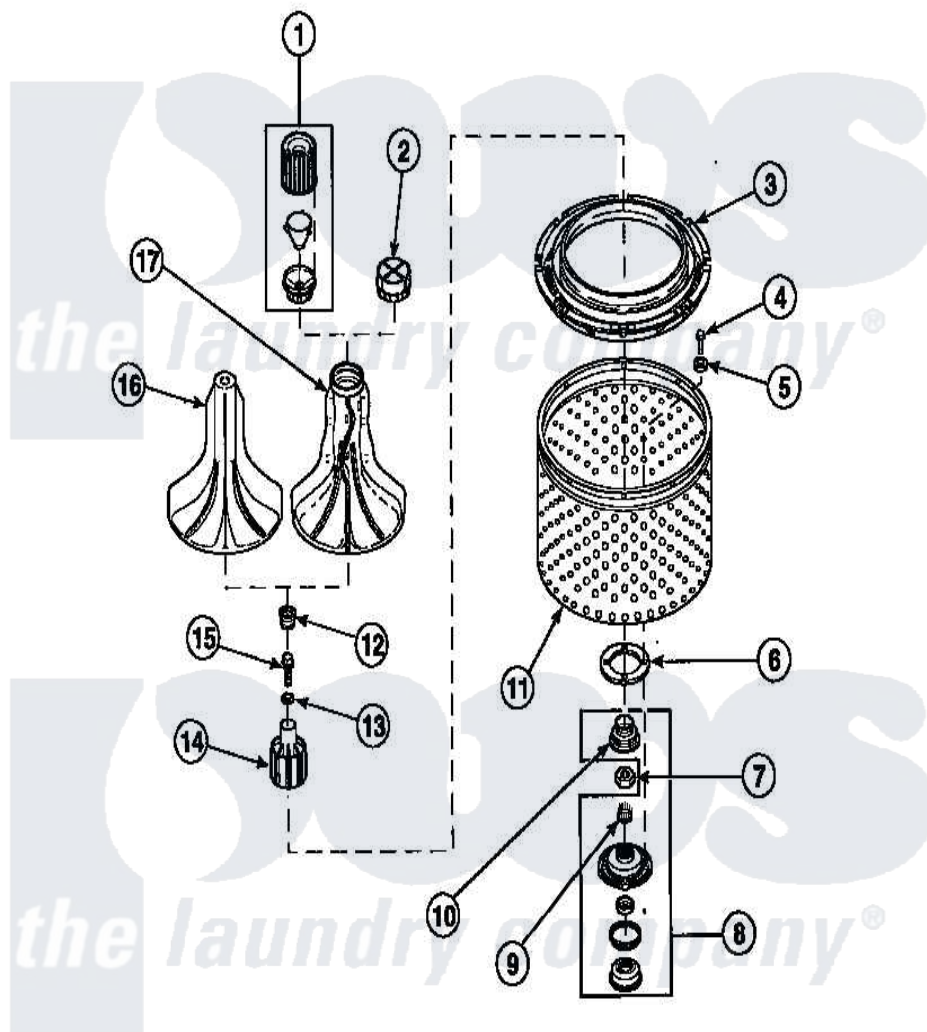

Amana LW6153WM (BOM: PLW6153WM B) 02 - AGITATOR/DRIVE BELL/SEAL KIT/TUB & HUB

Amana Residential Amana LW6153WM (BOM: PLW6153WM B) Washer Parts Parts Diagram 02 - AGITATOR/DRIVE BELL/SEAL KIT/TUB & HUB
 Click on the part number to view part

Item	Original Part Number	Replaced By	Status	Part Description
1	36542	40002101W		Assembly, Fabric Softner
2	36515			Cap, Agitator
3	35035			Guard, Clothes
4	27202	W10116787		Screw
5	28094			Gasket
6	27125	39122		Gasket, Washtub
7	Y29220	40016301		Nut, Lock
8	495P3	R9900552		Hub And Seal
9	29728	40008301		Insert, Spline
10	36425	40016101		Seal, Bell Drive
11	34521P			Assembly, Tub
12	36511	40008401		Plug, Bell
13	36472			O-Ring
14	36443P	R9900189		Kit, Drive Bell And Seal
15	34288	40065102		Screw, Shoulder 1/4