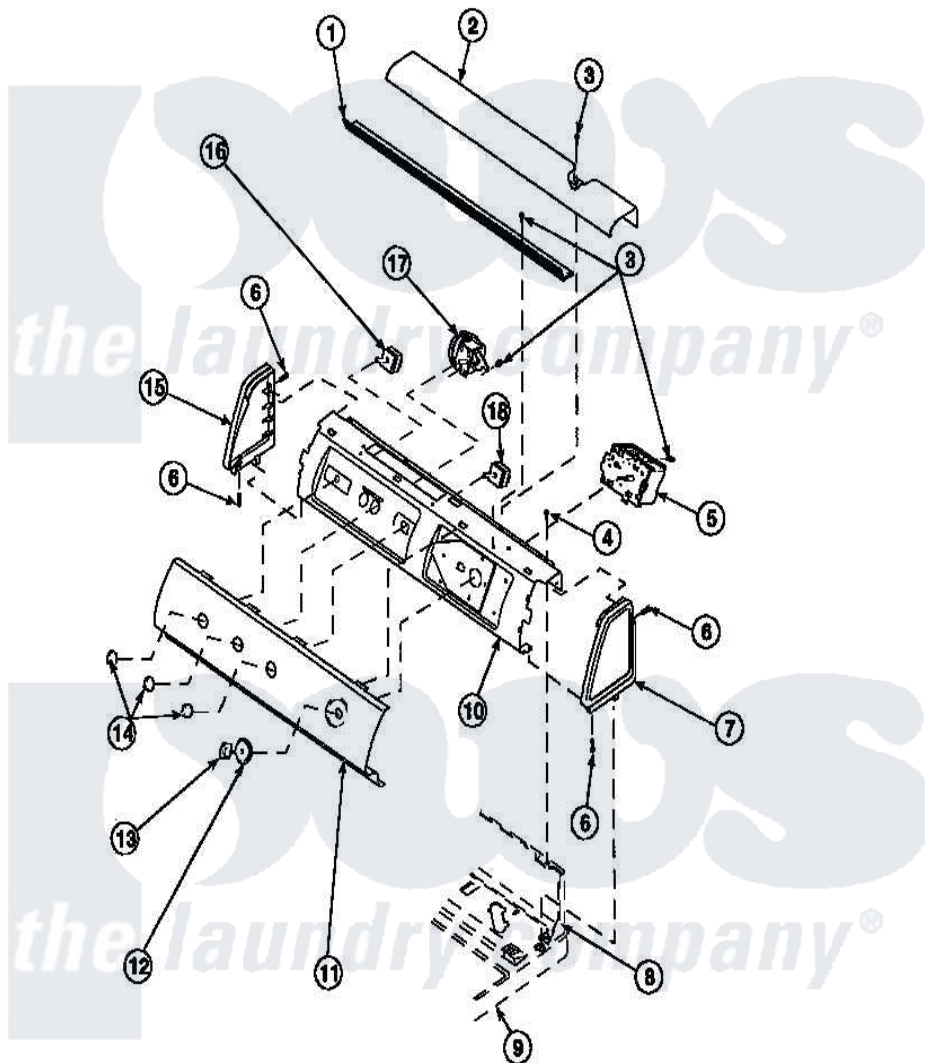

**Amana LW6153WM (BOM: PLW6153WM B) 11 - GRAPHIC PANEL, CTRL
MTG PLATE AND CTRLS**

Amana Residential Amana LW6153WM (BOM: PLW6153WM B) Washer Parts Parts Diagram 11 - GRAPHIC PANEL,
CTRL MTG PLATE AND CTRLS
Click on the part number to view part

Item	Original Part Number	Replaced By	Status	Part Description
1	Y34826		Not Available	DIFFUSER,LAMP-CLEAR
2	34824		Not Available	TOP COVER
3	23962	W10116760		Screw
4	34904	489355		Screw, 8 X 1/2
6	501086	90767		Screw, 8A X 3/8 HeX Washer Head Tapping
7	34817		Not Available	END CAP(RIGHT)
8	34903		Not Available	PANEL, BACK HOOD (USE 37782)
9	34902P		Not Available	TOP
10	34821		Not Available	CONTROL MOUNTING PLATE
12	36700		Not Available	TIMER KNOB SKIRT
13	35333		Not Available	TIMER KNOB
14	36701		Not Available	KNOB, TEMP
15	34818		Not Available	END CAP(LEFT)