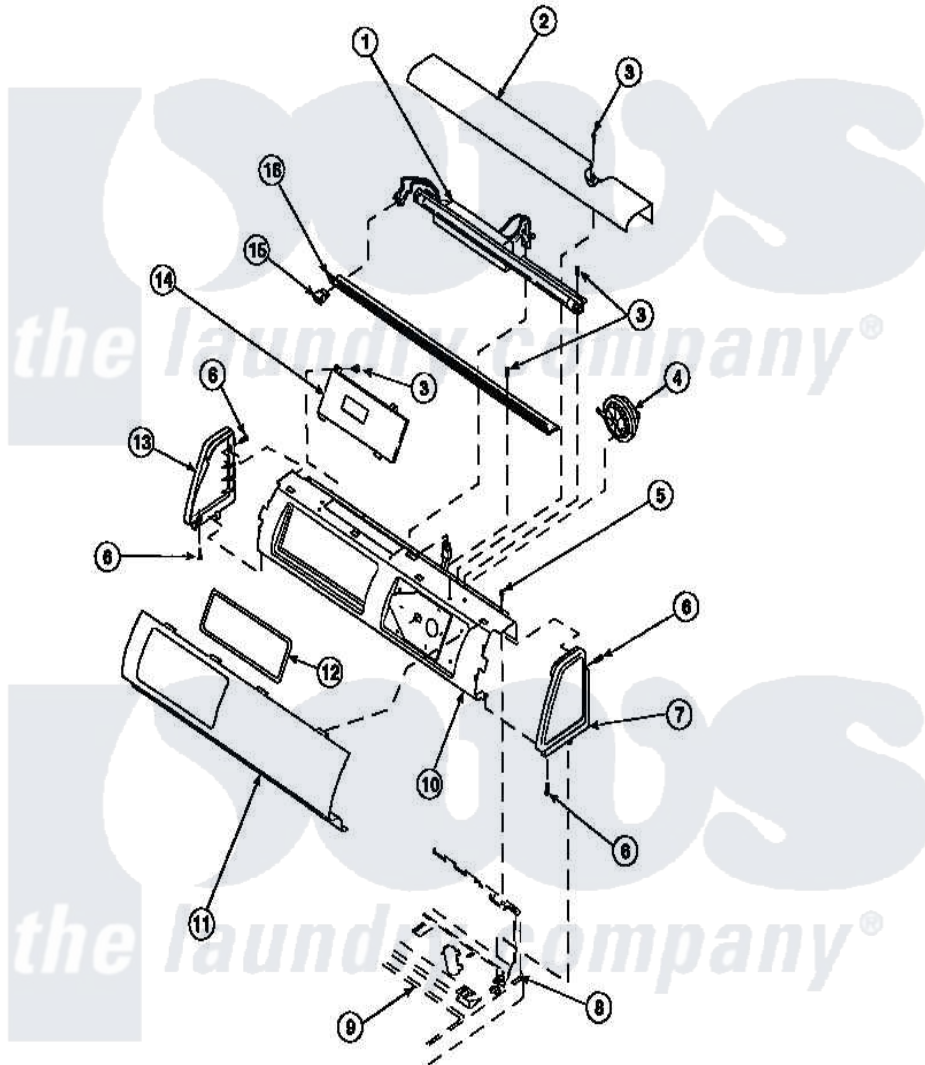

**Amana LW6153WM (BOM: PLW6153WM B) 12 - GRAPHIC PANEL, CTRL  
MTG PLATE AND CTRLS**

Amana Residential Amana LW6153WM (BOM: PLW6153WM B) Washer Parts Parts Diagram 12 - GRAPHIC PANEL, CTRL MTG PLATE AND CTRLS  
Click on the part number to view part

Item	Original Part Number	Replaced By	Status	Part Description
2	34824		Not Available	TOP COVER
3	23962	<a href="#">W10116760</a>		Screw
5	34904	<a href="#">489355</a>		Screw, 8 X 1/2
6	501086	<a href="#">90767</a>		Screw, 8A X 3/8 HeX Washer Head Tapping
7	34817		Not Available	END CAP(RIGHT)
8	34903		Not Available	PANEL, BACK HOOD (USE 37782)
9	34902P		Not Available	TOP
13	34818		Not Available	END CAP(LEFT)