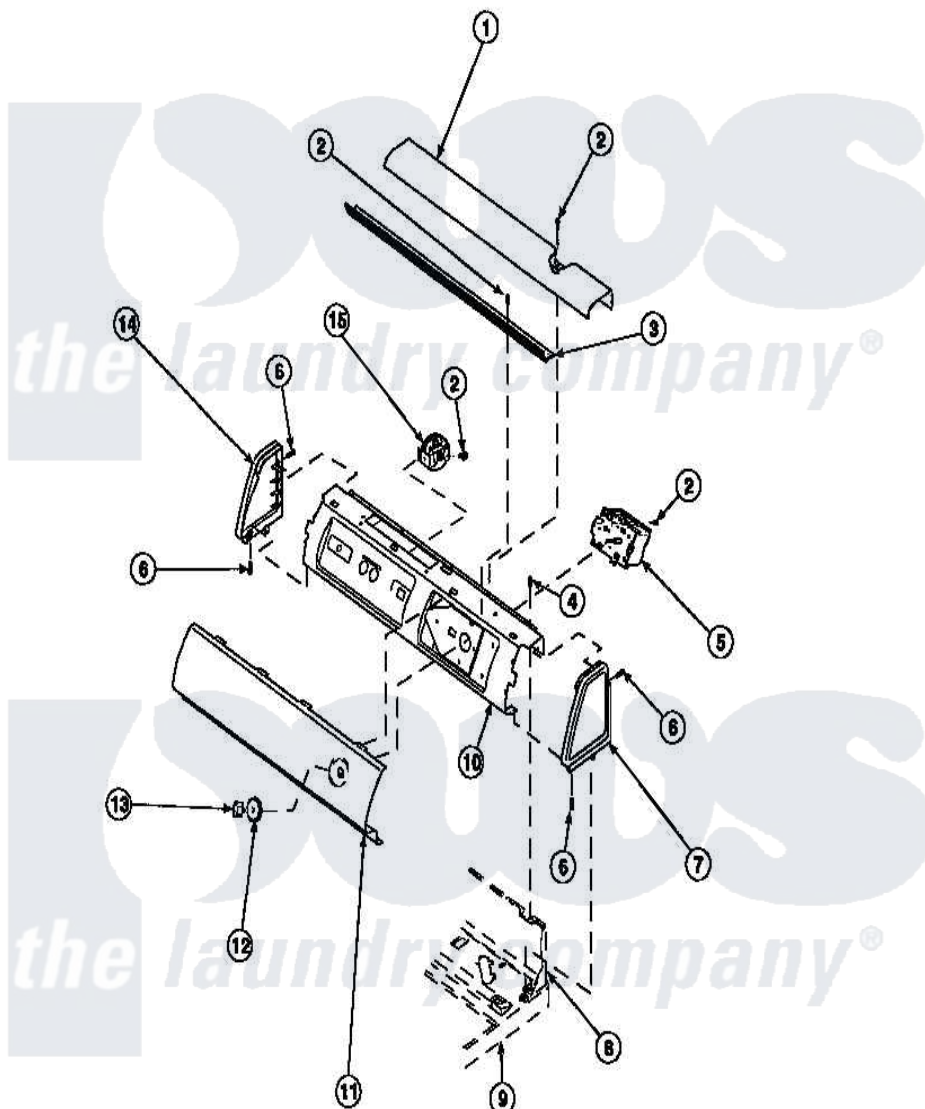

**Amana LW6153WM (BOM: PLW6153WM B) 13 - GRAPHIC PANEL, CTRL  
MTG PLATE AND CTRLS**

Amana Residential Amana LW6153WM (BOM: PLW6153WM B) Washer Parts Parts Diagram 13 - GRAPHIC PANEL, CTRL MTG PLATE AND CTRLS  
Click on the part number to view part

Item	Original Part Number	Replaced By	Status	Part Description
2	23962	<a href="#">W10116760</a>		Screw
3	Y34826		Not Available	DIFFUSER,LAMP-CLEAR
4	34904	<a href="#">489355</a>		Screw, 8 X 1/2
6	501086	<a href="#">90767</a>		Screw, 8A X 3/8 HeX Washer Head Tapping
7	34817		Not Available	END CAP(RIGHT)
8	34903		Not Available	PANEL, BACK HOOD (USE 37782)
9	34902P		Not Available	TOP
10	34821		Not Available	CONTROL MOUNTING PLATE
12	33817		Not Available	ASSY,TIMER SKIRT-BLACK
13	<a href="#">33897</a>			Knob, Timer-Washer-Blac
14	34818		Not Available	END CAP(LEFT)