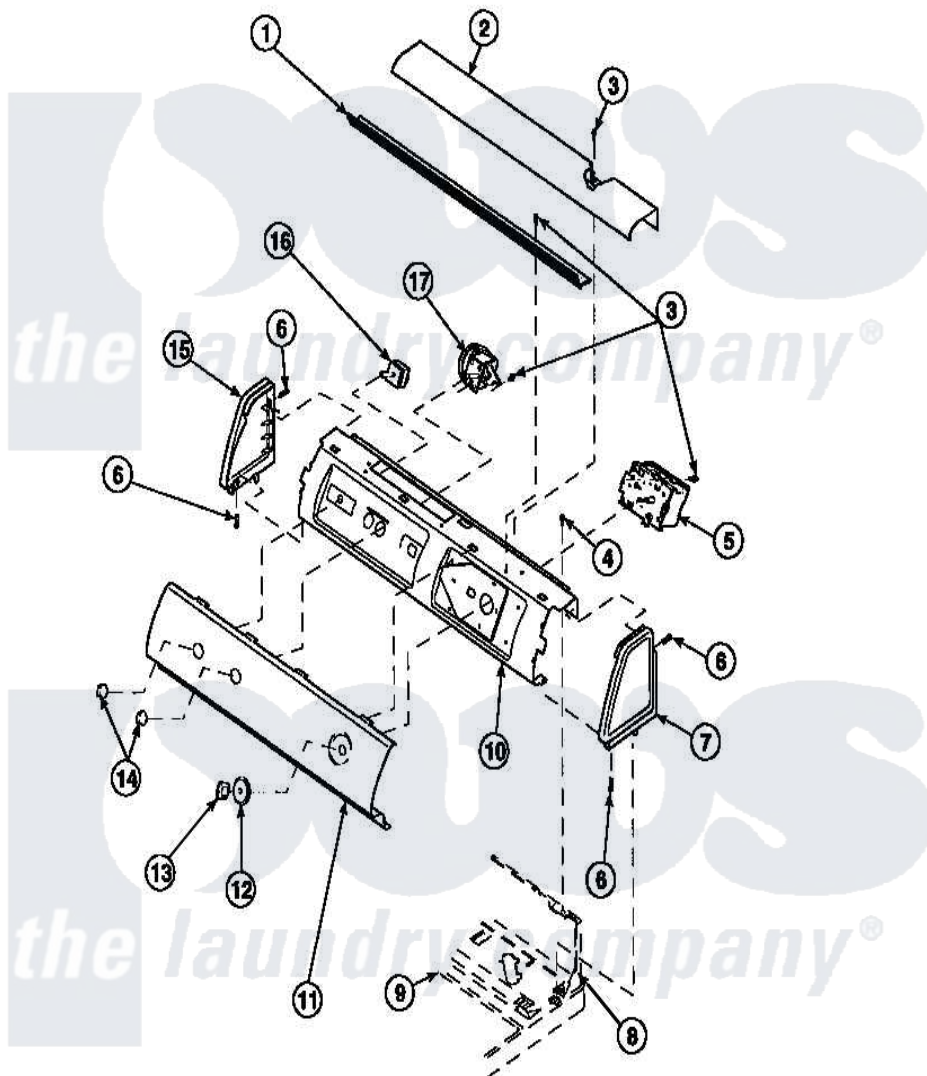

**Amana LW6153WM (BOM: PLW6153WM B) 14 - GRAPHIC PANEL, CTRL  
MTG PLATE AND CTRLS**

Amana Residential Amana LW6153WM (BOM: PLW6153WM B) Washer Parts Parts Diagram 14 - GRAPHIC PANEL, CTRL MTG PLATE AND CTRLS  
Click on the part number to view part

Item	Original Part Number	Replaced By	Status	Part Description
1	Y34826		Not Available	DIFFUSER,LAMP-CLEAR
2	34824		Not Available	TOP COVER
3	23962	<a href="#">W10116760</a>		Screw
4	31239	<a href="#">31239P</a>		Timer 3 Cycle Package
5	34904	<a href="#">489355</a>		Screw, 8 X 1/2
6	501086	<a href="#">90767</a>		Screw, 8A X 3/8 HeX Washer Head Tapping
7	34817		Not Available	END CAP(RIGHT)
8	34903		Not Available	PANEL, BACK HOOD (USE 37782)
9	34902P		Not Available	TOP
11	34821		Not Available	CONTROL MOUNTING PLATE
12	36700		Not Available	TIMER KNOB SKIRT
13	35333		Not Available	TIMER KNOB
14	36701		Not Available	KNOB, TEMP