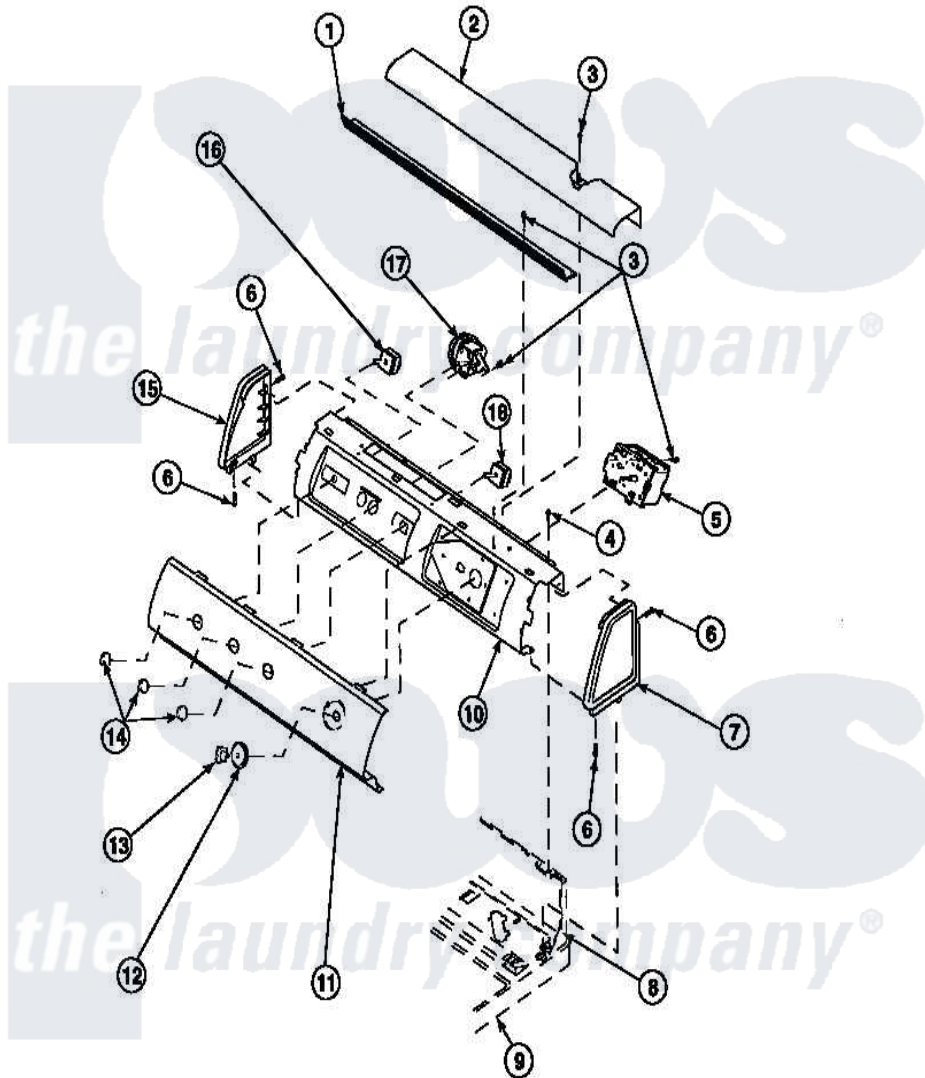

**Amana LW6153WM (BOM: PLW6153WM B) 15 - GRAPHIC PANEL, CTRL
MTG PLATE AND CTRLS**

Amana Residential Amana LW6153WM (BOM: PLW6153WM B) Washer Parts Parts Diagram 15 - GRAPHIC PANEL, CTRL MTG PLATE AND CTRLS
Click on the part number to view part

Item	Original Part Number	Replaced By	Status	Part Description
1	Y34826		Not Available	DIFFUSER,LAMP-CLEAR
3	23962	W10116760		Screw
4	34904	489355		Screw, 8 X 1/2
6	501086	90767		Screw, 8A X 3/8 HeX Washer Head Tapping
8	34903		Not Available	PANEL, BACK HOOD (USE 37782)
9	34902P		Not Available	TOP
10	34821		Not Available	CONTROL MOUNTING PLATE