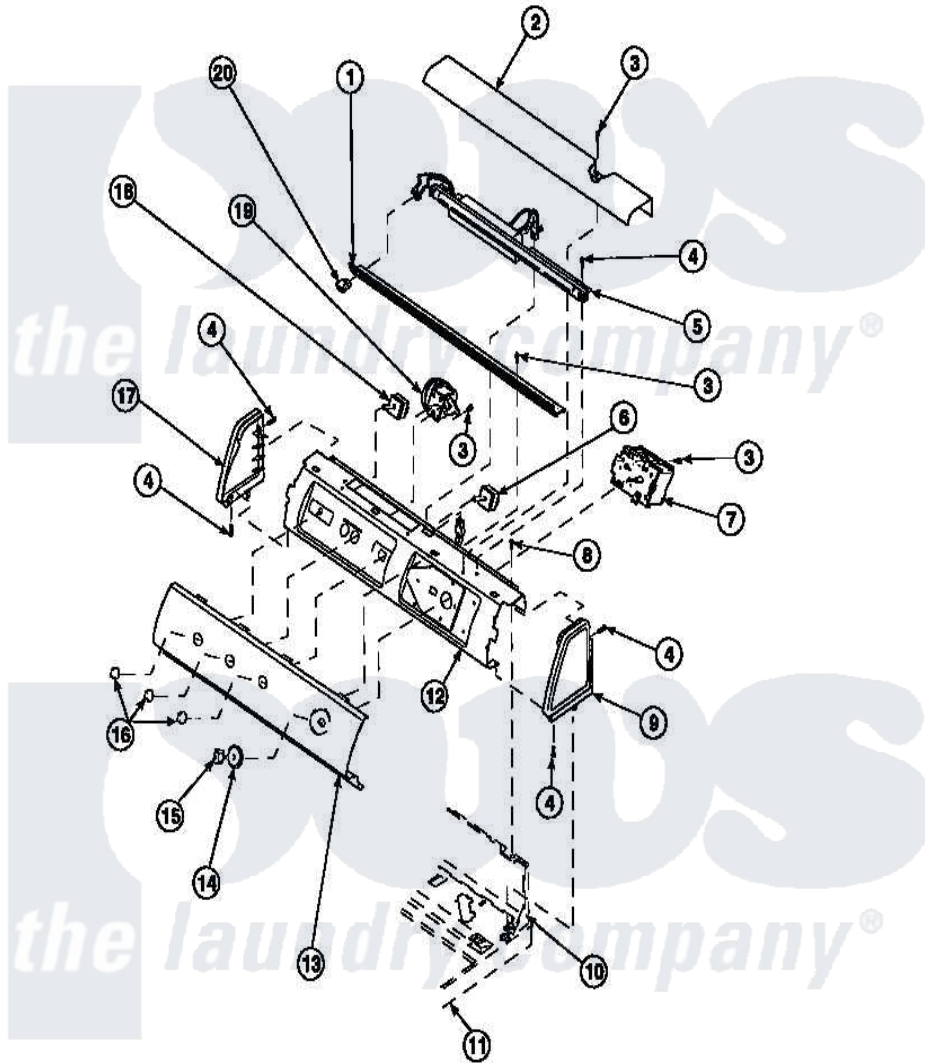

**Amana LW6153WM (BOM: PLW6153WM B) 16 - GRAPHIC PANEL, CTRL
MTG PLATE AND CTRLS**

Amana Residential Amana LW6153WM (BOM: PLW6153WM B) Washer Parts Parts Diagram 16 - GRAPHIC PANEL, CTRL MTG PLATE AND CTRLS
Click on the part number to view part

Item	Original Part Number	Replaced By	Status	Part Description
2	34824		Not Available	TOP COVER
3	23962	W10116760		Screw
4	501086	90767		Screw, 8A X 3/8 HeX Washer Head Tapping
8	34904	489355		Screw, 8 X 1/2
9	34817		Not Available	END CAP(RIGHT)
10	34903		Not Available	PANEL, BACK HOOD (USE 37782)
11	34902P		Not Available	TOP
12	34821		Not Available	CONTROL MOUNTING PLATE
14	36700		Not Available	TIMER KNOB SKIRT
15	35333		Not Available	TIMER KNOB
16	36701		Not Available	KNOB, TEMP
17	34818		Not Available	END CAP(LEFT)