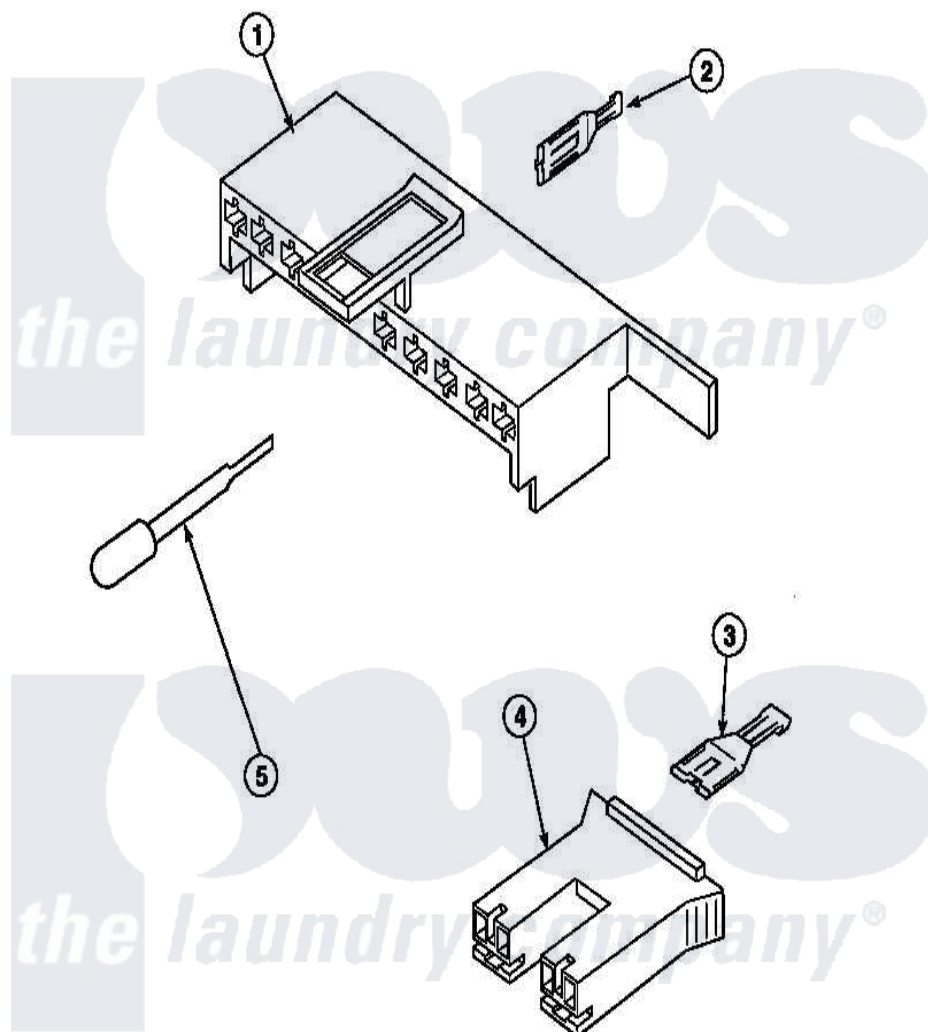

Amana LW6153WM (BOM: PLW6153WM B) 19 - MIXING VALVE & MOTOR CONN BLOCKS, TERM

Amana Residential Amana LW6153WM (BOM: PLW6153WM B) Washer Parts Parts Diagram 19 - MIXING VALVE & MOTOR CONN BLOCKS, TERM
Click on the part number to view part

Item	Original Part Number	Replaced By	Status	Part Description
1	34677			10 Circuit Plug
2	Y00188			Molex Terminal
3	Y00121		Not Available	SPADE TERMINAL(12 GAUGE) (1/4 INCH-(2) 18 GAUGE WIRES O
4	34676			Plug
"	34675		Not Available	PLUG
5	283P4			Terminal Extractor Tool