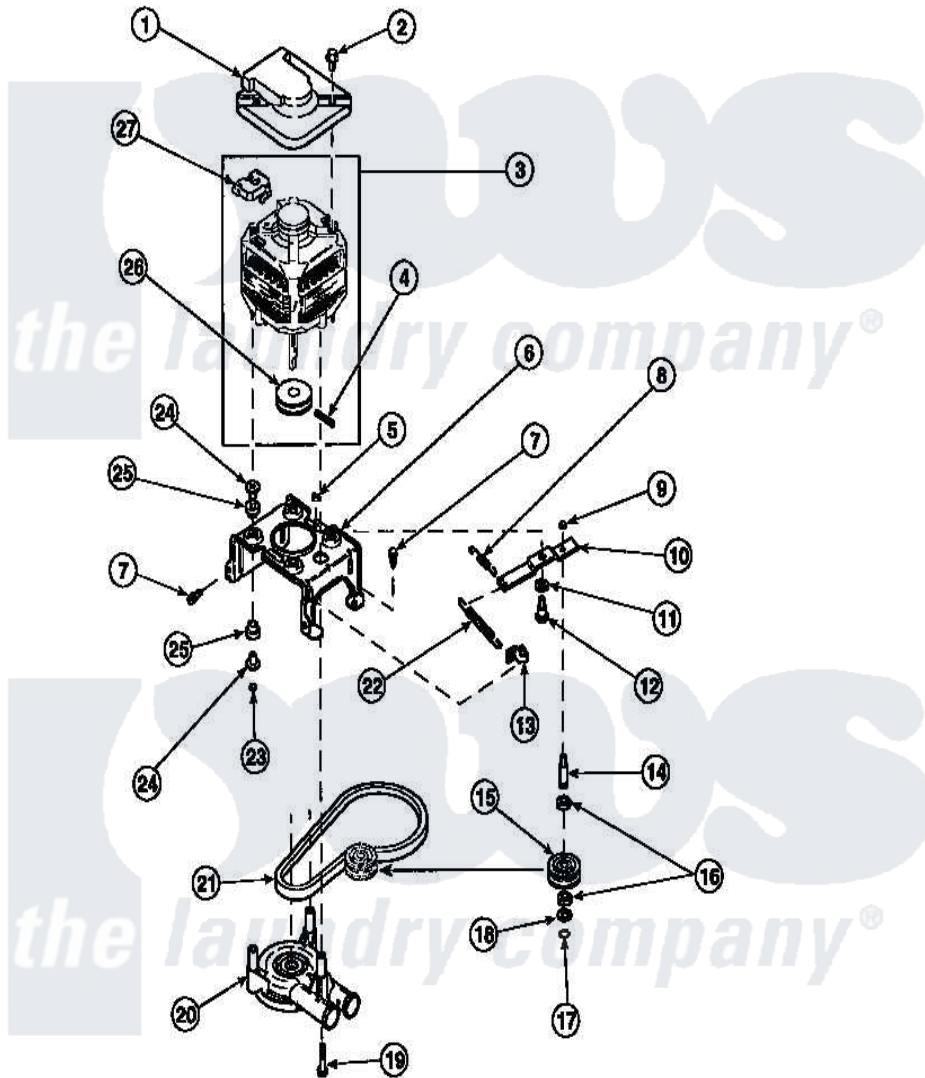

**Amana LW6153WM (BOM: PLW6153WM B) 20 - MOTOR, MTG BRKT, BELT, PUMP & IDLER ASSY**

Amana Residential Amana LW6153WM (BOM: PLW6153WM B) Washer Parts Parts Diagram 20 - MOTOR, MTG BRKT, BELT, PUMP & IDLER ASSY  
 Click on the part number to view part

Item	Original Part Number	Replaced By	Status	Part Description
1	34754	<a href="#">40112301</a>		Shield, Motor
2	36639	<a href="#">4312464</a>		Screw
3	34910P	<a href="#">27001215</a>		Motor W/Pulley
4	<a href="#">23750</a>			Pin, Roll
5	52566	<a href="#">27001225</a>		Nut, Jam Mid Lock 1/4-20
6	34890		Not Available	BRACKET,MOTOR MOUNT
"	<a href="#">37415P</a>			Kit, Motor Brkt
"	37415	<a href="#">37415P</a>		Kit, Motor Brkt
7	Y31645	<a href="#">27001200</a>		Screw
8	30620		Not Available	SPRING,IDLER LEVER HEL
9	28803	<a href="#">2221070</a>		Clamp, Nylon
10	31054	<a href="#">40041002</a>		Lever, Idler
"	37443	<a href="#">40041002</a>		Lever, Idler
11	81392	<a href="#">40054701</a>		Washer
12	27229	<a href="#">40038901</a>		Screw, 1/4-20

13	<a href="#">28849</a>		Clip, Spring
14	<a href="#">28802</a>		Shaft, Idler
15	28800	Not Available	WHEEL, IDLER
16	<a href="#">Y29443</a>		Washer, Felt
17	<a href="#">23748</a>		Ring, Retaining
18	<a href="#">52549</a>		Washer, 501 ID X3/4 Odx
19	Y34565	<a href="#">40063701</a>	Screw, 10-16 x 1.75
20	36863P	<a href="#">27001233</a>	Pump
21	<a href="#">28808</a>		Belt, Agitate And Spin
22	<a href="#">37366</a>		Spring, Idler
"	<a href="#">37606</a>		Spring, Idler Lever
23	35423	<a href="#">3400029</a>	Nut, Adapter Plate
24	<a href="#">34791</a>		Post, Mount-Motor
25	<a href="#">34788</a>		Mount, Motor
26	27171	Not Available	PULLEY, MOTOR
27	35632	Not Available	SWITCH, MOTOR