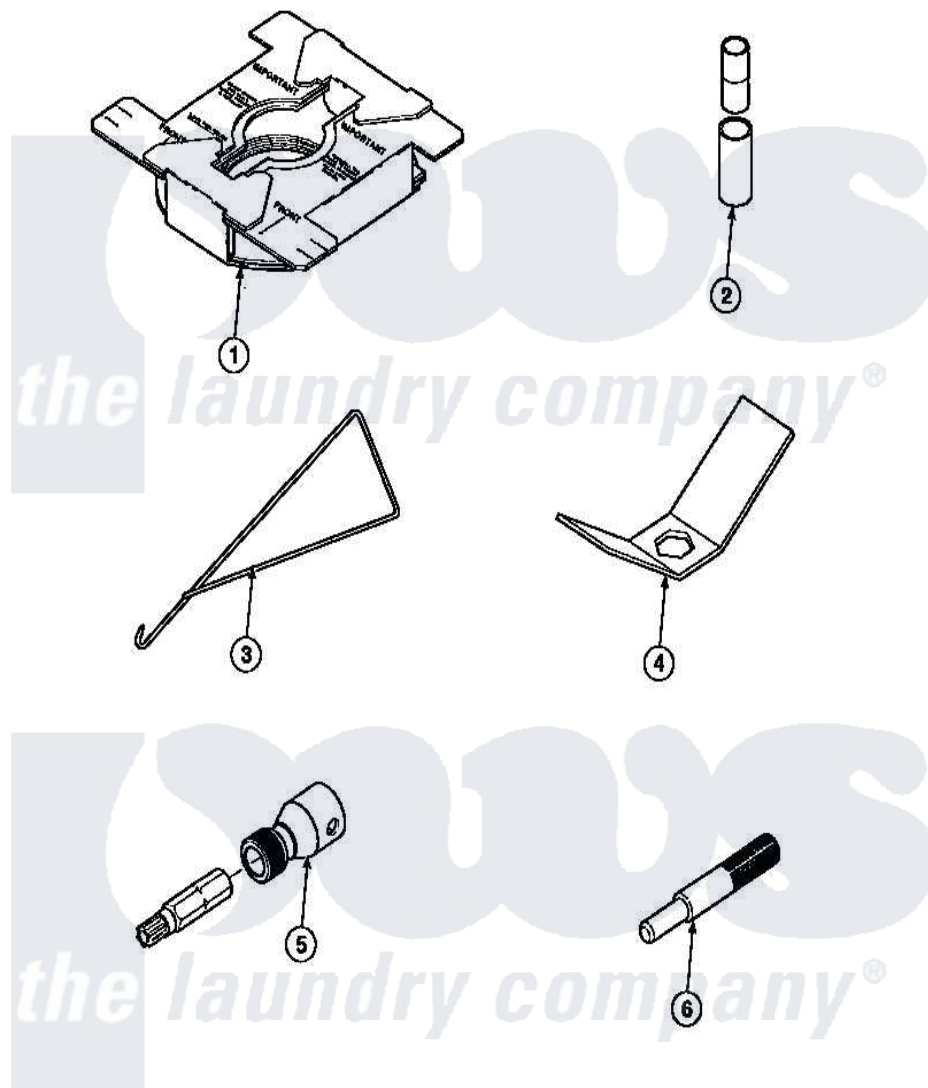

Amana LW6153WM (BOM: PLW6153WM B) 24 - SPECIAL TOOLS

Amana Residential Amana LW6153WM (BOM: PLW6153WM B) Washer Parts Parts Diagram 24 - SPECIAL TOOLS
 Click on the part number to view part

Item	Original Part Number	Replaced By	Status	Part Description
1	36926		Not Available	BRACE, SHIPPING
2	242P4			Installer, Spring
3	289P4	321P4		Hook, Spring
4	237P4	306P4		Hex Wrench
5	282P4			T25 Tamper Resistant Bit
"	24161			Torx Bit Holder
6	305P4		Not Available	TOOL, TRANSMISSION PI
NI	555P3	725P3		Kit