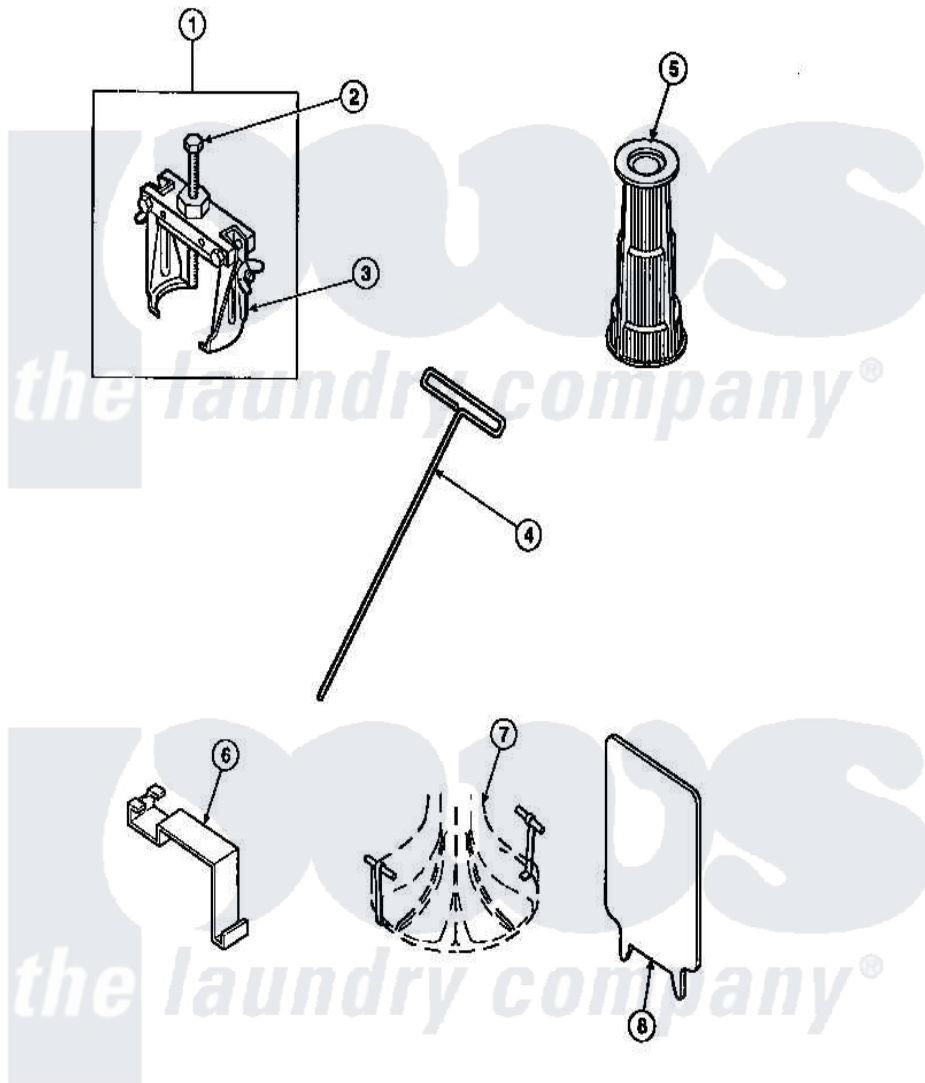

Amana LW6153WM (BOM: PLW6153WM B) 25 - SPECIAL TOOLS

Amana Residential Amana LW6153WM (BOM: PLW6153WM B) Washer Parts Parts Diagram 25 - SPECIAL TOOLS

[Click on the part number to view part](#)

Item	Original Part Number	Replaced By	Status	Part Description
1	294P4			Bell Tool
2	294P4B			Drive Bell Bolt
3	294P4A			Jaw, Drive Bell Tool
4	291P4		Not Available	WRENCH, T - ALLEN
5	293P4			Seal Tool
6	273P4			Tub Cover Gasket Tool
7	254P4P			Agitator Hooks
8	272P4			Tool, Lid Switch Instal
NI	555P3	725P3		Kit