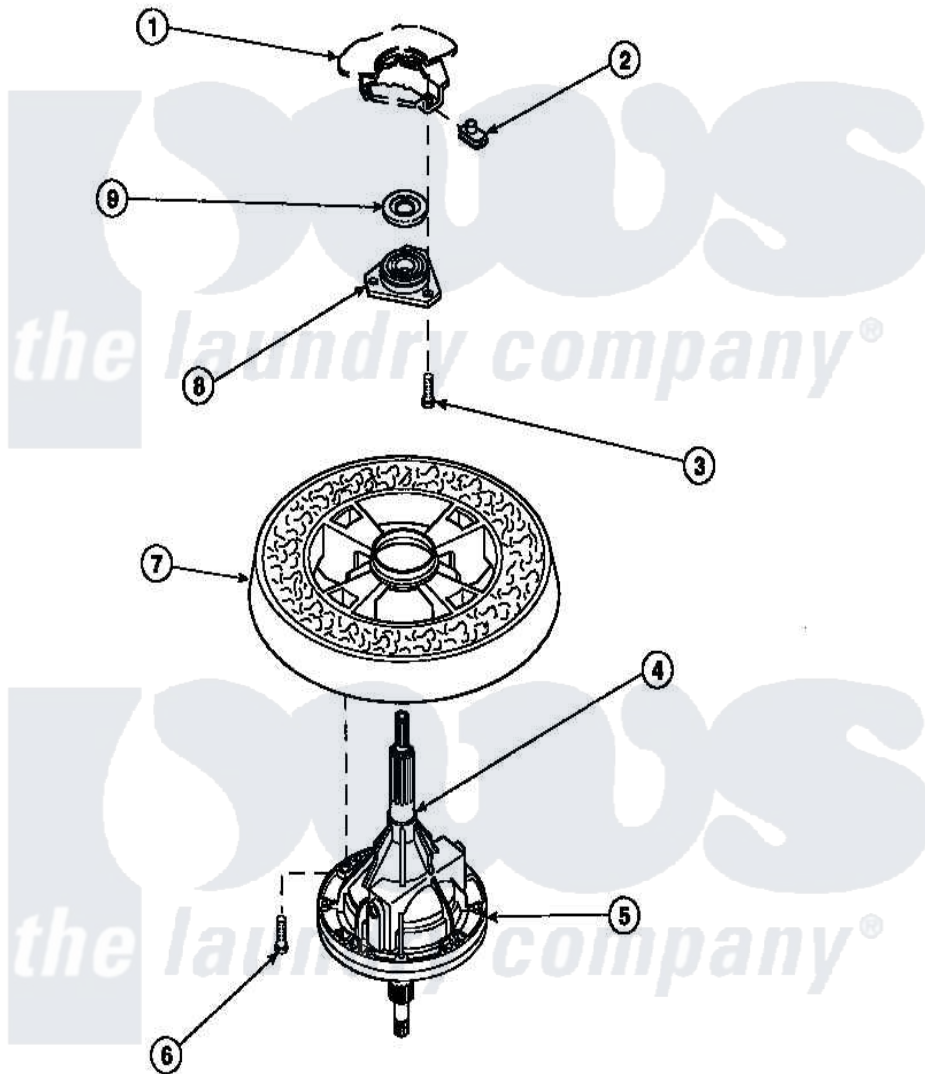

# Amana LW6153WM (BOM: PLW6153WM B) 27 - TRANSMISSION ASSY AND BALANCE RING

Amana Residential Amana LW6153WM (BOM: PLW6153WM B) Washer Parts Parts Diagram 27 - TRANSMISSION ASSY AND BALANCE RING  
 Click on the part number to view part

Item	Original Part Number	Replaced By	Status	Part Description
1	<a href="#">34439P</a>			Outer Tub
2	<a href="#">27222</a>			Nut, Retainer 5/16-18
3	36991	<a href="#">3400500</a>		Bolt, 3405245 5/16-18 X 3/4
4	<a href="#">27604P</a>			Never-Seeze 1 Oz Tube
5	<a href="#">34526P</a>			Assembly, Transmission
6	37047		Not Available	SCREW, CAP
7	34731		Not Available	ASSY,BALANCE RING-COMPL
8	27182	<a href="#">40004201P</a>		Main Bearing Assembly
9	<a href="#">27187</a>			Flinger