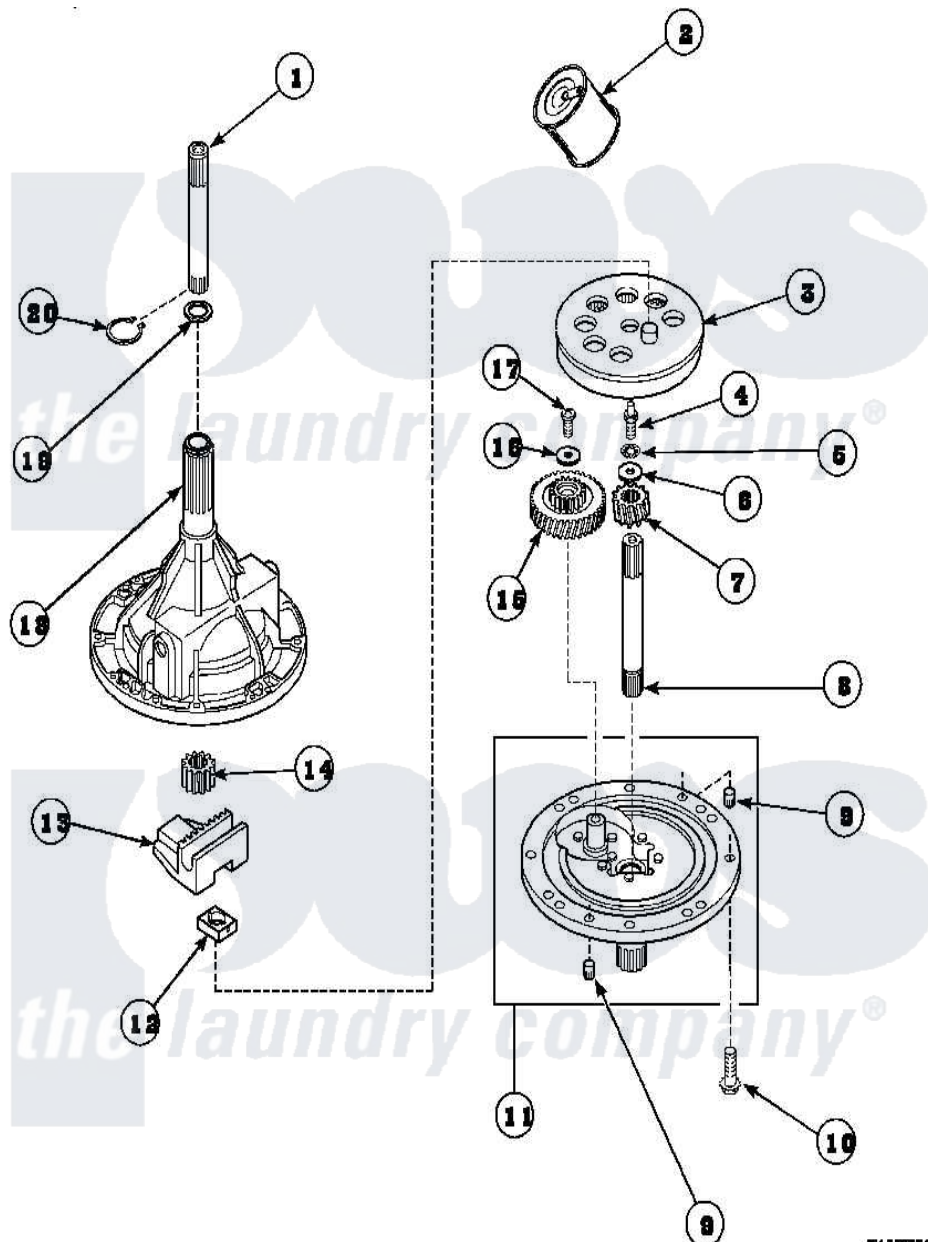

# Amana LW6153WM (BOM: PLW6153WMA) 01 - 34526P TRANSMISSION ASSY

W107796A

Amana Residential Amana LW6153WM (BOM: PLW6153WMA) Washer Parts Parts Diagram 01 - 34526P  
TRANSMISSION ASSY

[Click on the part number to view part](#)

Item	Original Part Number	Replaced By	Status	Part Description
1	<a href="#">Y36570</a>			Shaft, Output
2	<a href="#">27243P</a>			Oil, CW Transmission F-
3	<a href="#">26577</a>			Assembly, Gear And Stud
4	27030		Not Available	SCREW, 1/4-20 SPECIAL
5	<a href="#">21456</a>			Lockwasher, 1/4 Intshkp
6	26509	<a href="#">40041501</a>		Washer
7	<a href="#">36562</a>			Pinion, Drive
8	<a href="#">34853</a>			Shaft, Input
9	<a href="#">27172</a>			Pin, Dowel
10	32814		Not Available	SCREW, 1/4-20X7/8 SERRA
11	<a href="#">38290</a>			Assembly, Cover
12	<a href="#">26493</a>			Slide
13	<a href="#">Y31526</a>			Rack
14	<a href="#">27003</a>			Pinion, Agitator
15	<a href="#">29161</a>			Gear, Reduction

16	29260	Not Available	WASHER
17	<a href="#">29273</a>		Screw, 1/4-20 X 3/8
18	33223	Not Available	ASSY, TRANSMISSION CASE
19	<a href="#">35092</a>		Washer, 3628id X 1.00 X .056
20	<a href="#">27197</a>		Ring, Retaining
NI	37577P	Not Available	SEALANT