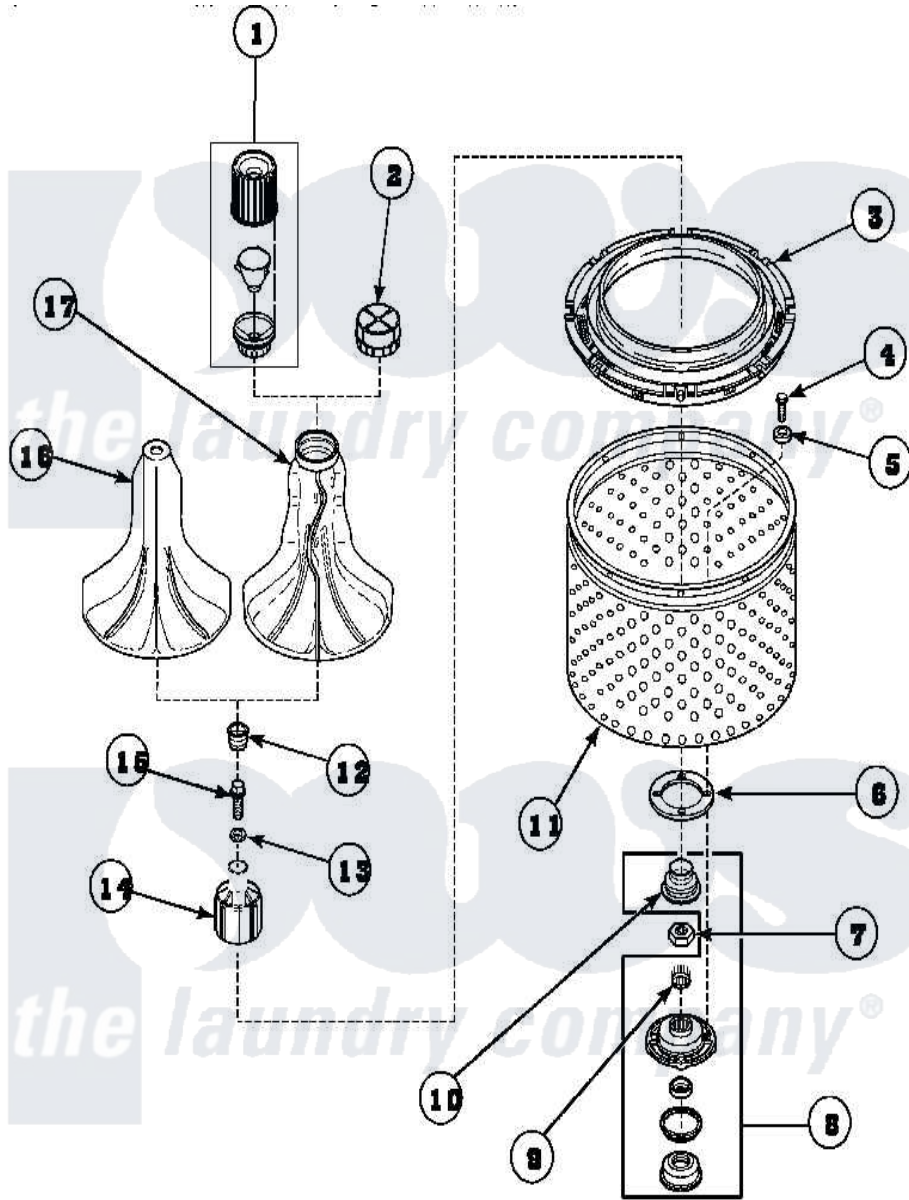

Amana LW6153WM (BOM: PLW6153WMA) 02 - AGITATOR/DRIVE BELL/SEAL KIT/TUB & HUB

W214P2EA

Amana Residential Amana LW6153WM (BOM: PLW6153WMA) Washer Parts Parts Diagram 02 - AGITATOR/DRIVE BELL/SEAL KIT/TUB & HUB
 Click on the part number to view part

Item	Original Part Number	Replaced By	Status	Part Description
1	36542	40002101W		Assembly, Fabric Softner
2	36515			Cap, Agitator
3	35035			Guard, Clothes
4	27202	W10116787		Screw
5	28094			Gasket
7	Y29220	40016301		Nut, Lock
8	495P3	R9900552		Hub And Seal
9	29728	40008301		Insert, Spline
10	36425	40016101		Seal, Bell Drive
12	36511	40008401		Plug, Bell
13	36472			O-Ring
14	36443P	R9900189		Kit, Drive Bell And Seal
15	34288	40065102		Screw, Shoulder 1/4