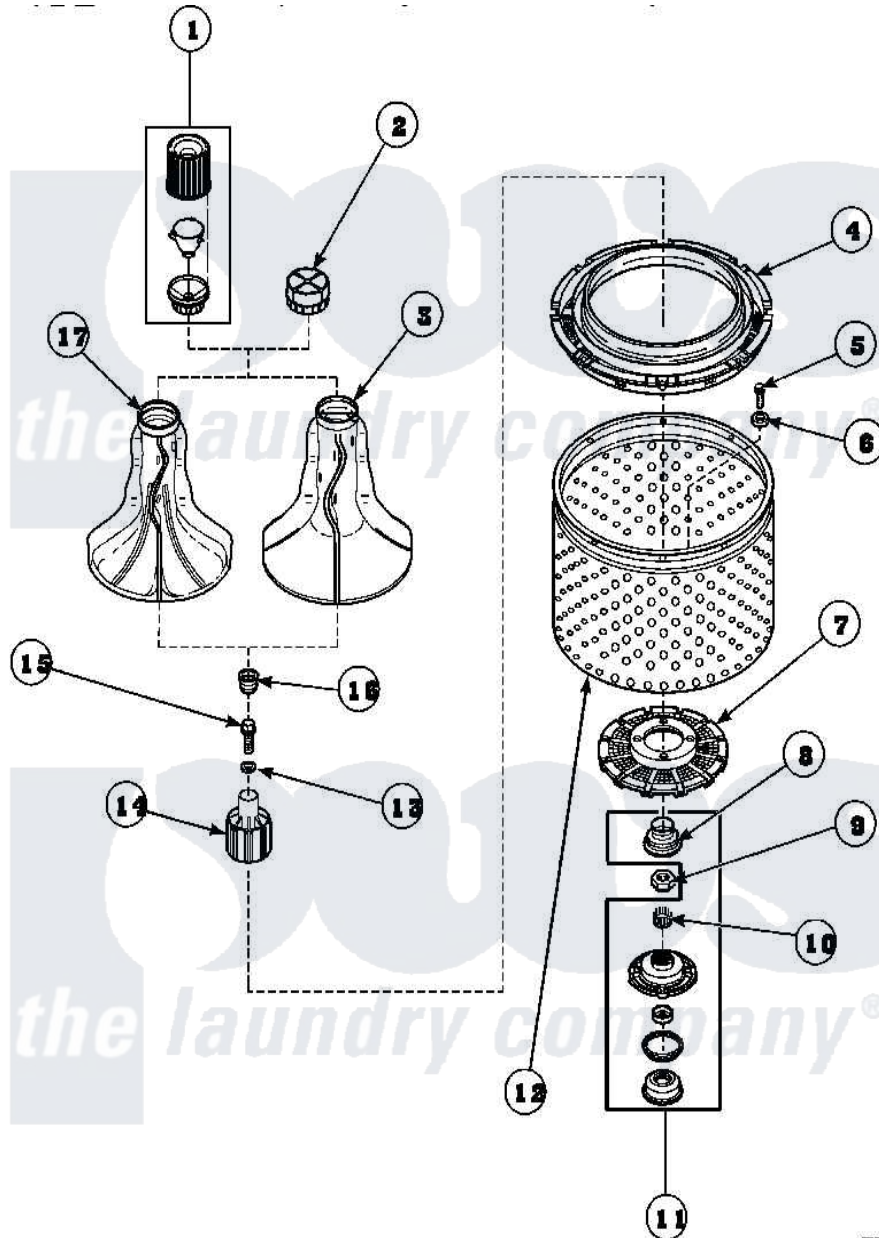

**Amana LW6153WM (BOM: PLW6153WMA) 03 - AGITATOR/DRIVE BELL/SEAL KIT/TUB & HUB**

Amana Residential Amana LW6153WM (BOM: PLW6153WMA) Washer Parts Parts Diagram 03 - AGITATOR/DRIVE BELL/SEAL KIT/TUB & HUB  
 Click on the part number to view part

W23075A

Item	Original Part Number	Replaced By	Status	Part Description
1	36542	<a href="#">40002101W</a>		Assembly, Fabric Softner
2	<a href="#">36515</a>			Cap, Agitator
3	36507	<a href="#">40000501W</a>		Agitator, Flex Vane
4	<a href="#">35035</a>			Guard, Clothes
5	27202	<a href="#">W10116787</a>		Screw
6	<a href="#">28094</a>			Gasket
7	32998	<a href="#">39371</a>		Filter Lin
8	36425	<a href="#">40016101</a>		Seal, Bell Drive
9	Y29220	<a href="#">40016301</a>		Nut, Lock
10	29728	<a href="#">40008301</a>		Insert, Spline
11	495P3	<a href="#">R9900552</a>		Hub And Seal
12	33501P	<a href="#">R9900144</a>		Kit- Wash
13	<a href="#">36472</a>			O-Ring
14	36443P	<a href="#">R9900189</a>		Kit, Drive Bell And Seal
15	34288	<a href="#">40065102</a>		Screw, Shoulder 1/4