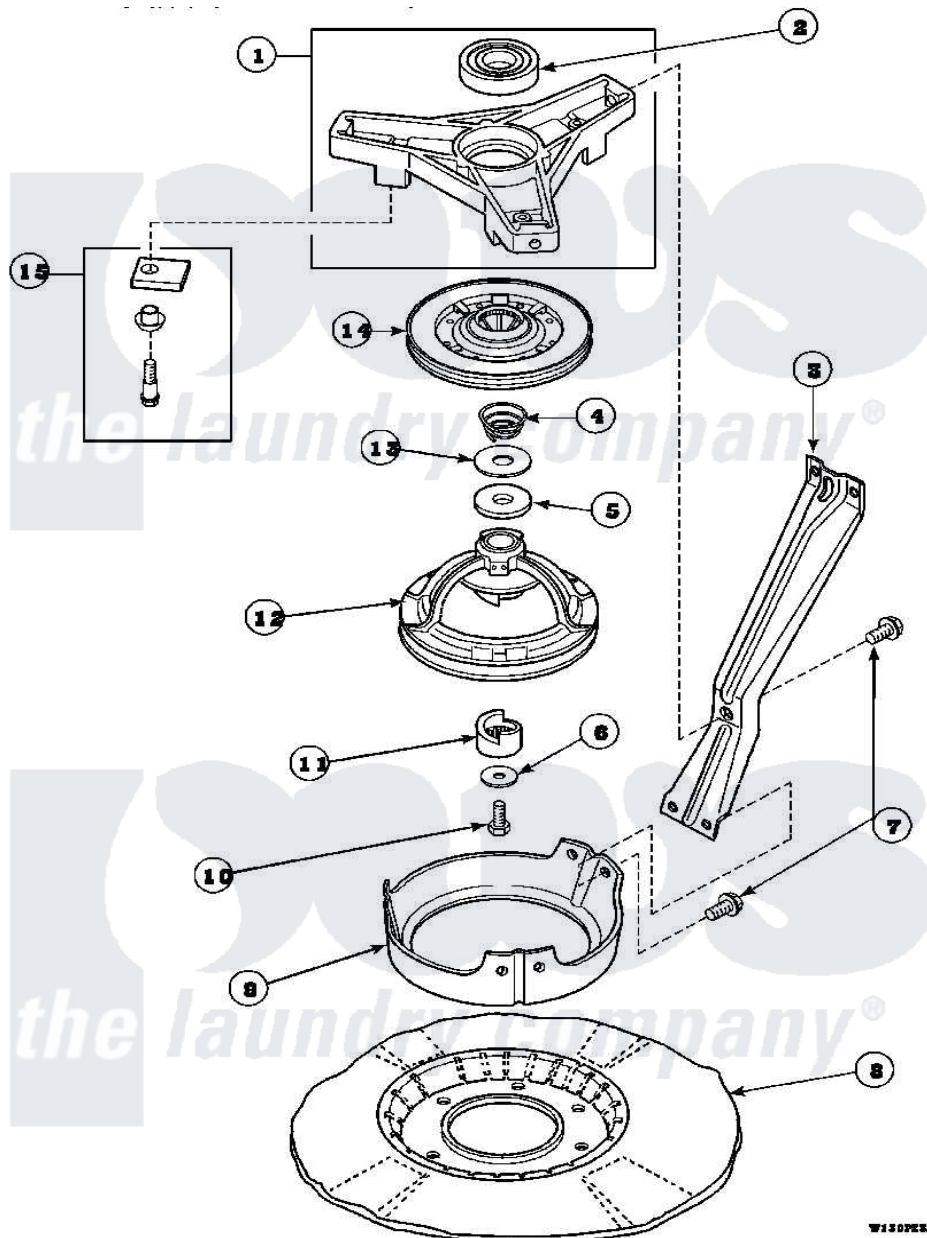

Amana LW6153WM (BOM: PLW6153WMA) 04 - BRG HSG/BRAKE/PULLEY & PIVOT DOME

Amana Residential Amana LW6153WM (BOM: PLW6153WMA) Washer Parts Diagram 04 - BRG HSG/BRAKE/PULLEY & PIVOT DOME
 Click on the part number to view part

Item	Original Part Number	Replaced By	Status	Part Description
1	35746			Assembly, Bearing Housing-L
2	28944R	40004001		Bearing, Main
3	34471		Not Available	LEG,SUPPORT
4	33435			Spring, Conical
5	27015	40063201		Washer, Flat
6	26509	40041501		Washer
7	35369	40128701		Screw, 5/16-18 X .50
8	36599P			Assembly Nut/ Leg Base
"	34434P			Assembly Nut/Leg Base
9	34470			Dome, Pivot
10	27220	40063401		Screw, 1/4-20 x 5/8 Hex
11	27018			Helix
12	34921			Assembly, Pulley-Spin And Agitate
13	35535	40065701		Washer, 2 Odx.63 ID