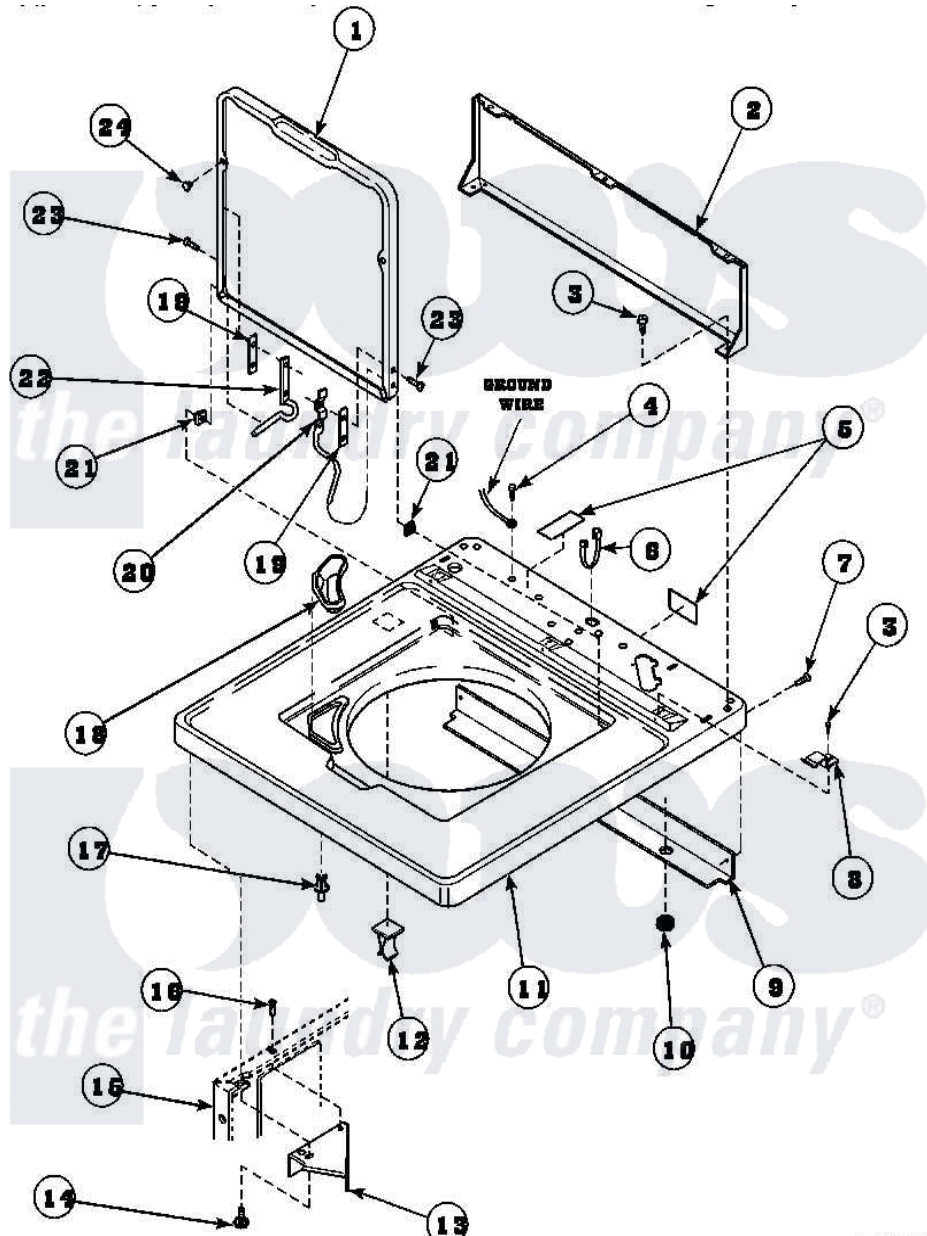

Amana LW6153WM (BOM: PLW6153WMA) 05 - CAB TOP/LOADING DR & CTRL HOOD REAR PAN

Amana Residential Amana LW6153WM (BOM: PLW6153WMA) Washer Parts Diagram 05 - CAB TOP/LOADING DR & CTRL HOOD REAR PAN
 Click on the part number to view part

Item	Original Part Number	Replaced By	Status	Part Description
2	34903		Not Available	PANEL, BACK HOOD (USE 37782)
3	23962	W10116760		Screw
4	52909			Screw, 10B-16 X 1/2 HeX
6	21903	211881		Grommet, Cord Part Not Used-Gas Models Only
7	27196	27001200		Screw
8	35887	40063901		Clip, Hold Down
11	34902_P		Not Available	CABINET TOP
12	36519		Not Available	CLIP
13	36034			Bracket, Director-Module
14	Y31644	27001200		Screw
15	34475_P		Not Available	CABINET
16	36035		Not Available	SCREW,8-18X3/8 PHIL FLT HD
17	56534			Barrel, Support

18	34776	Not Available	DISPENSER,BLEACH
19	34338		Gasket, Hinge
20	36437		Hinge, Lid R
21	33446	40008201	Bushing, Hinge
22	36513		Hinge, Left
23	34337	W10119828	Screw, Lid Hinge Mounting
24	21685	40038001	Bumper