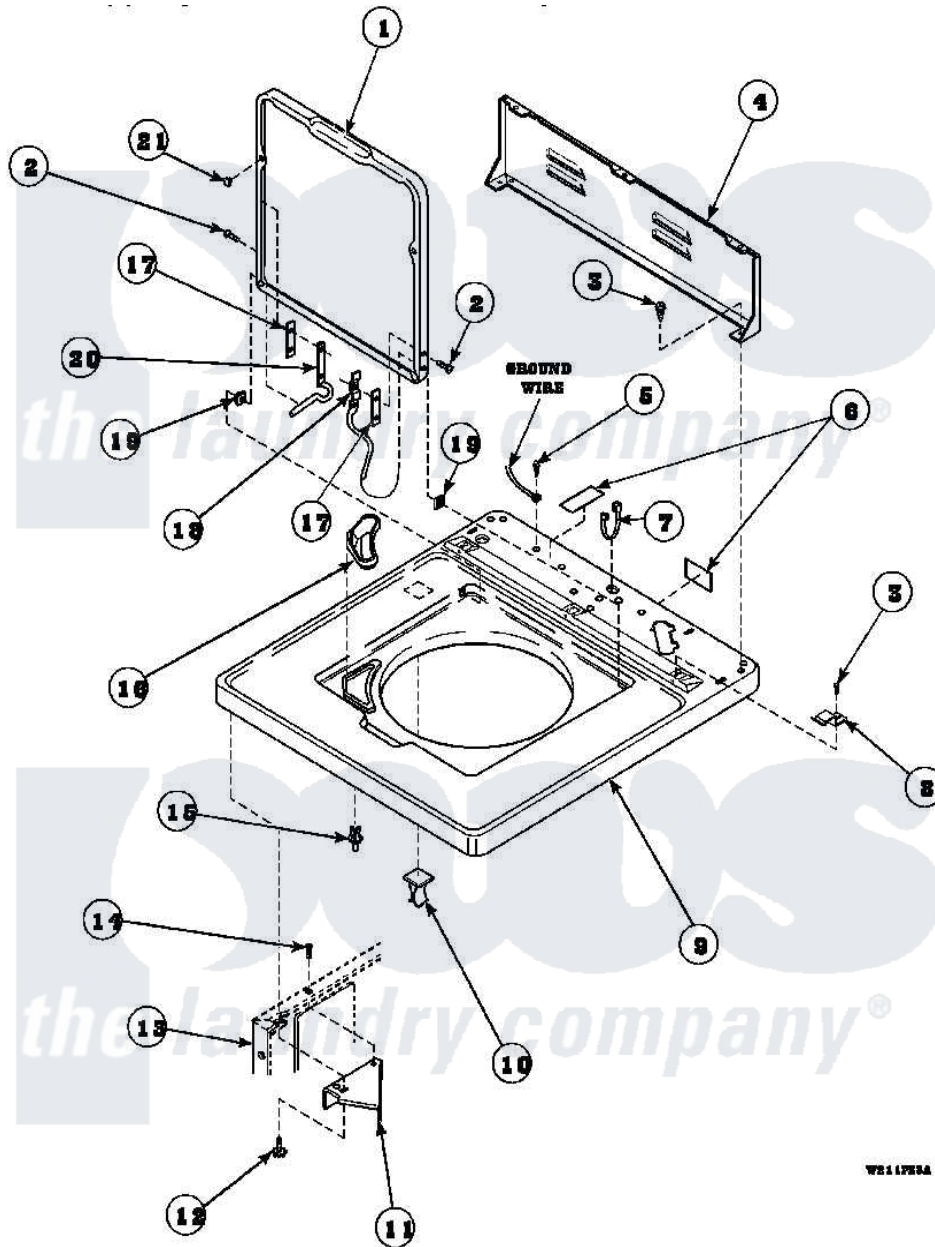

**Amana LW6153WM (BOM: PLW6153WMA) 06 - CAB TOP/LOADING DR & CTRL HOOD REAR PAN**

WB11793A

Amana Residential Amana LW6153WM (BOM: PLW6153WMA) Washer Parts Parts Diagram 06 - CAB TOP/LOADING DR & CTRL HOOD REAR PAN  
 Click on the part number to view part

Item	Original Part Number	Replaced By	Status	Part Description
1	33541_P		Not Available	LOADING DOOR
2	34337	<a href="#">W10119828</a>		Screw, Lid Hinge Mounting
3	23962	<a href="#">W10116760</a>		Screw
4	34903		Not Available	PANEL, BACK HOOD (USE 37782)
5	<a href="#">52909</a>			Screw, 10B-16 X 1/2 HeX
6	24903		Not Available	STICKER,DISCONNECT POW
7	21903	<a href="#">211881</a>		Grommet, Cord Part Not Used-Gas Models Only
8	35887	<a href="#">40063901</a>		Clip, Hold Down
9	34902_P		Not Available	CABINET TOP
10	36519		Not Available	CLIP
11	<a href="#">36034</a>			Bracket, Director-Module
12	Y31644	<a href="#">27001200</a>		Screw
13	34475_P		Not Available	CABINET

14	36035	Not Available	SCREW,8-18X3/8 PHIL FLT HD
15	<a href="#">56534</a>		Barrel, Support
16	34776	Not Available	DISPENSER,BLEACH
17	<a href="#">34338</a>		Gasket, Hinge
18	<a href="#">36437</a>		Hinge, Lid R
19	33446	<a href="#">40008201</a>	Bushing, Hinge
20	<a href="#">36513</a>		Hinge, Left
21	21685	<a href="#">40038001</a>	Bumper
NI	<a href="#">26594P</a>		Grease, Silicone - 2 Oz Tube