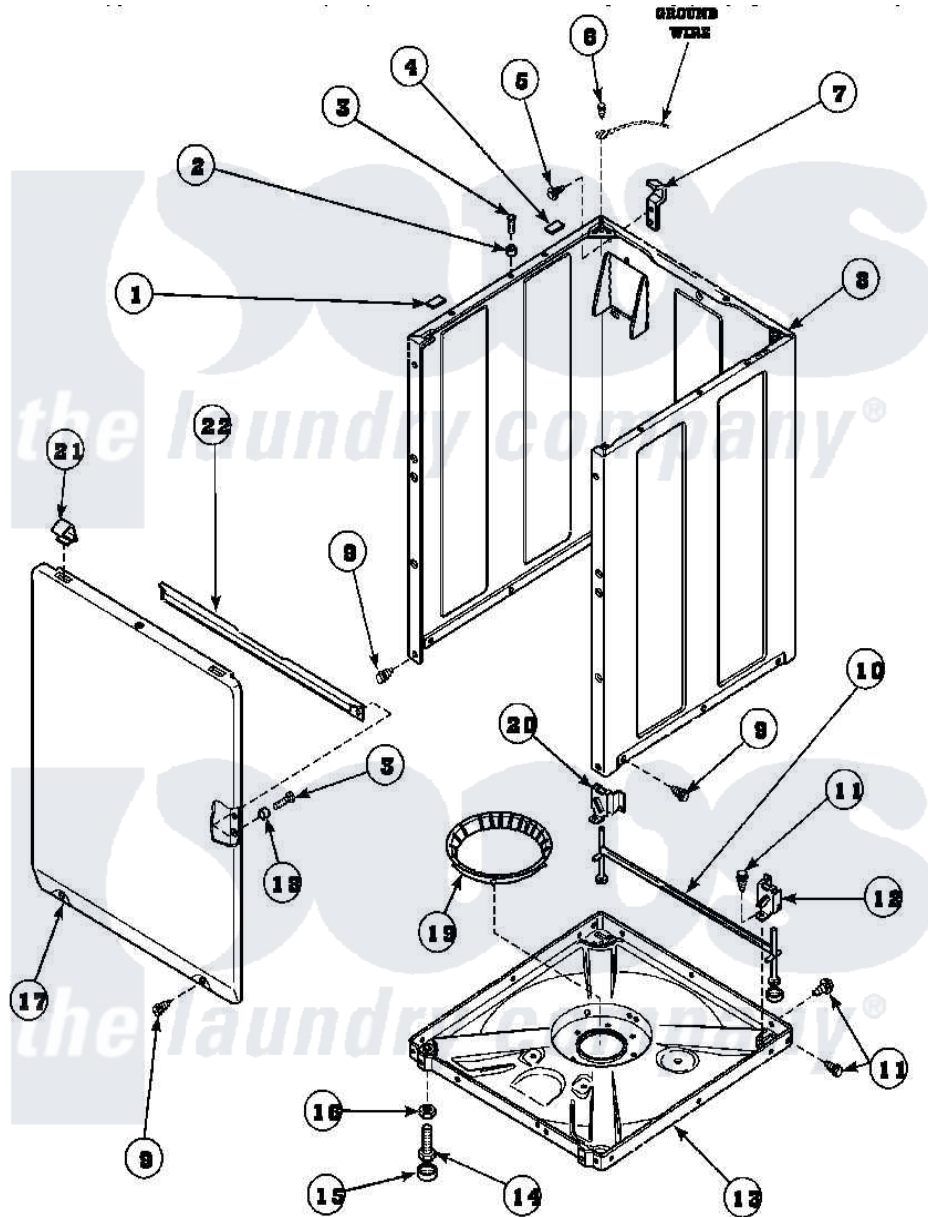

**Amana LW6153WM (BOM: PLW6153WMA) 08 - FRONT PANEL, BASE ASSY AND CABINET ASSY**

W1142728A

Amana Residential Amana LW6153WM (BOM: PLW6153WMA) Washer Parts Parts Diagram 08 - FRONT PANEL, BASE ASSY AND CABINET ASSY  
 Click on the part number to view part

Item	Original Part Number	Replaced By	Status	Part Description
1	<a href="#">Y56128</a>			Pad, Bumper
2	56079	<a href="#">505187</a>		Locator, Panel
3	32671	<a href="#">Y014874</a>		Screw, Idler Arm And Sleeve
4	<a href="#">36226</a>			Pad, Bumper .25
5	34499		Not Available	SCREW, No.10B X 1/4 TAP IN HX
6	23962	<a href="#">W10116760</a>		Screw
7	<a href="#">Y27103</a>			Hinge, Hold-Down Lug
8	34475_P		Not Available	CABINET
9	27196	<a href="#">27001200</a>		Screw
10	<a href="#">34443</a>			Assembly, Leg And Stabilier
11	35148		Not Available	SCREW, 1/4-14 X 3/8 HX HD
12	36036		Not Available	BRACKET, SLL-RIGHT
13	<a href="#">36599P</a>			Assembly Nut/ Leg Base
"	<a href="#">34434P</a>			Assembly Nut/Leg Base

14	Y34319	<a href="#">22003428</a>	Leg, Adjustable
15	34318	<a href="#">40016001</a>	Foot, Rubber
16	Y21899	<a href="#">40038101</a>	Nut, Leg
17	34656_P		Not Available FRONT PANEL
18	<a href="#">28102</a>		Locator, Panel
19	36108		Not Available SNUBBER PAD & ISOLATOR
20	<a href="#">36037</a>		Bracket, SII-Left
21	<a href="#">35865</a>		Clip, Hold-Down Front Panel
22	Y35097		Not Available BRACE, FRT PNL