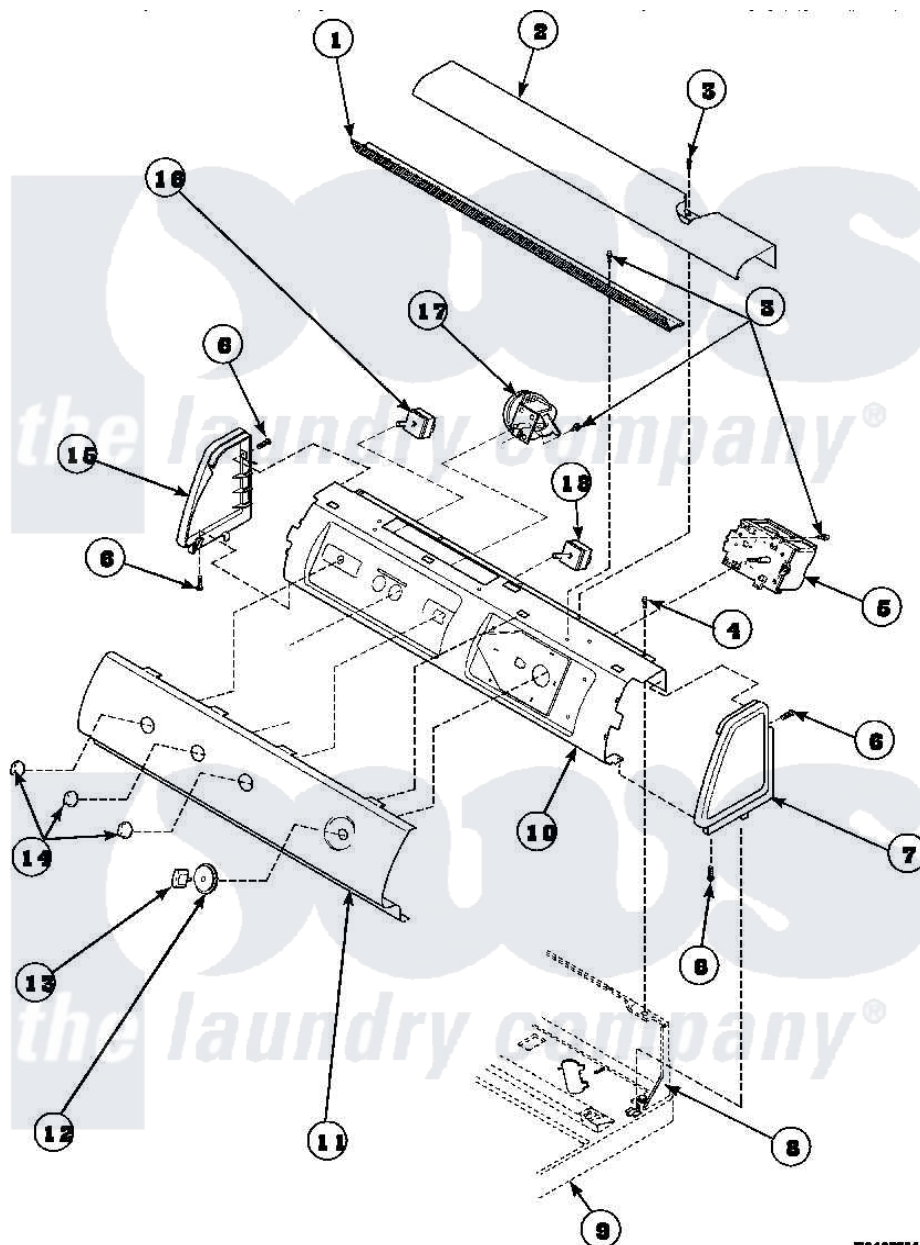

# Amana LW6153WM (BOM: PLW6153WMA) 09 - GRAPHIC PANEL, CTRL MTG PLATE AND CTRLS

W240725A

Amana [Residential Amana LW6153WM \(BOM: PLW6153WMA\) Washer Parts](#) Parts Diagram 09 - GRAPHIC PANEL, CTRL MTG PLATE AND CTRLS  
Click on the part number to view part

Item	Original Part Number	Replaced By	Status	Part Description
1	Y34826		Not Available	DIFFUSER,LAMP-CLEAR
2	34824		Not Available	TOP COVER
3	23962	<a href="#">W10116760</a>		Screw
4	34904	<a href="#">489355</a>		Screw, 8 X 1/2
5	<a href="#">36607</a>			Timer, 4 Cycle
6	501086	<a href="#">90767</a>		Screw, 8A X 3/8 HeX Washer Head Tapping
7	34817		Not Available	END CAP(RIGHT)
8	34903		Not Available	PANEL, BACK HOOD (USE 37782)
9	34902_P		Not Available	CABINET TOP
10	34821		Not Available	CONTROL MOUNTING PLATE
11	36625	<a href="#">07708700</a>		Grate
12	36700		Not Available	TIMER KNOB SKIRT
13	35333		Not Available	TIMER KNOB

14	36701	Not Available	KNOB, TEMP
15	34818	Not Available	END CAP(LEFT)
16	36335	<a href="#">40046601</a>	Switch, Temperature Select
17	36045	<a href="#">40055101</a>	Switch, Pressure
18	35118	<a href="#">40039501</a>	Switch, Speed