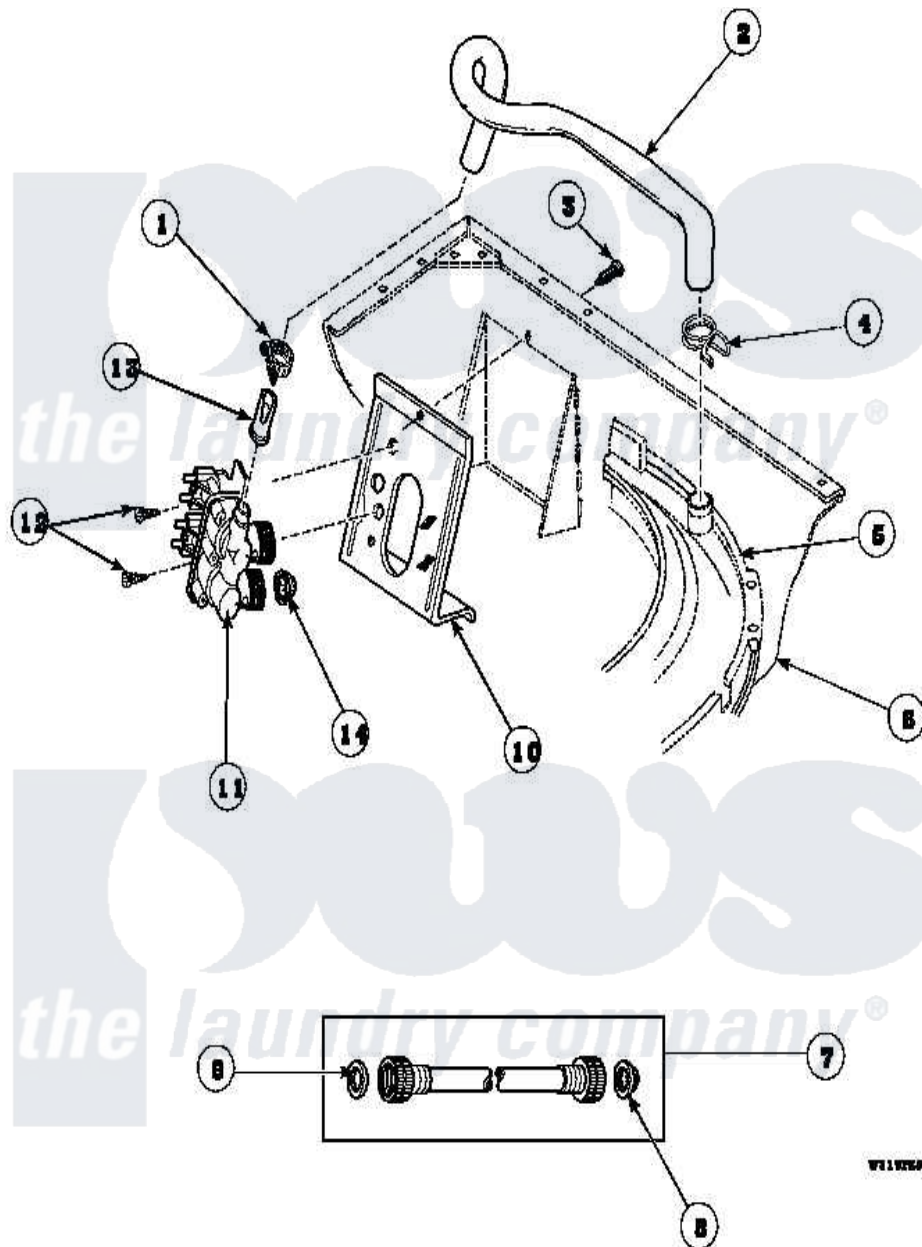

Amana LW6153WM (BOM: PLW6153WMA) 10 - INLET/FILL HOSE/MIXING VLV & MTG BRKT

W1117444

Amana Residential Amana LW6153WM (BOM: PLW6153WMA) Washer Parts Parts Diagram 10 - INLET/FILL HOSE/MIXING VLV & MTG BRKT
 Click on the part number to view part

Item	Original Part Number	Replaced By	Status	Part Description
1	36801	596669		Clamp, Manifold
2	35874	38155		Hose, Mix Valve To TU
3	33562	27001200		Screw
4	29210			Hose Clamp
5	36025P			Assembly, Tub Coverand Gasket
6	34475_P		Not Available	CABINET
7	20617		Not Available	HOSE, INLET (8 FT)
"	28330P	202860		Inlet Hose Assembly
"	20618	21001467		Hose- 10'
8	28605	22002960		Strainer, Washer Inlet
9	20290	Y013783		Washer, Inlet Hose
10	34972	39407		Bracket, Valve
11	34963	34963P		Valve Mixing Package
12	501086	00767		Screw, 8A X 3/8 HeX Washer

12	301000	30107	Head Tapping
13	34500	22001900	Preventer, Back Flow
14	24122	22002960	Strainer, Washer Inlet