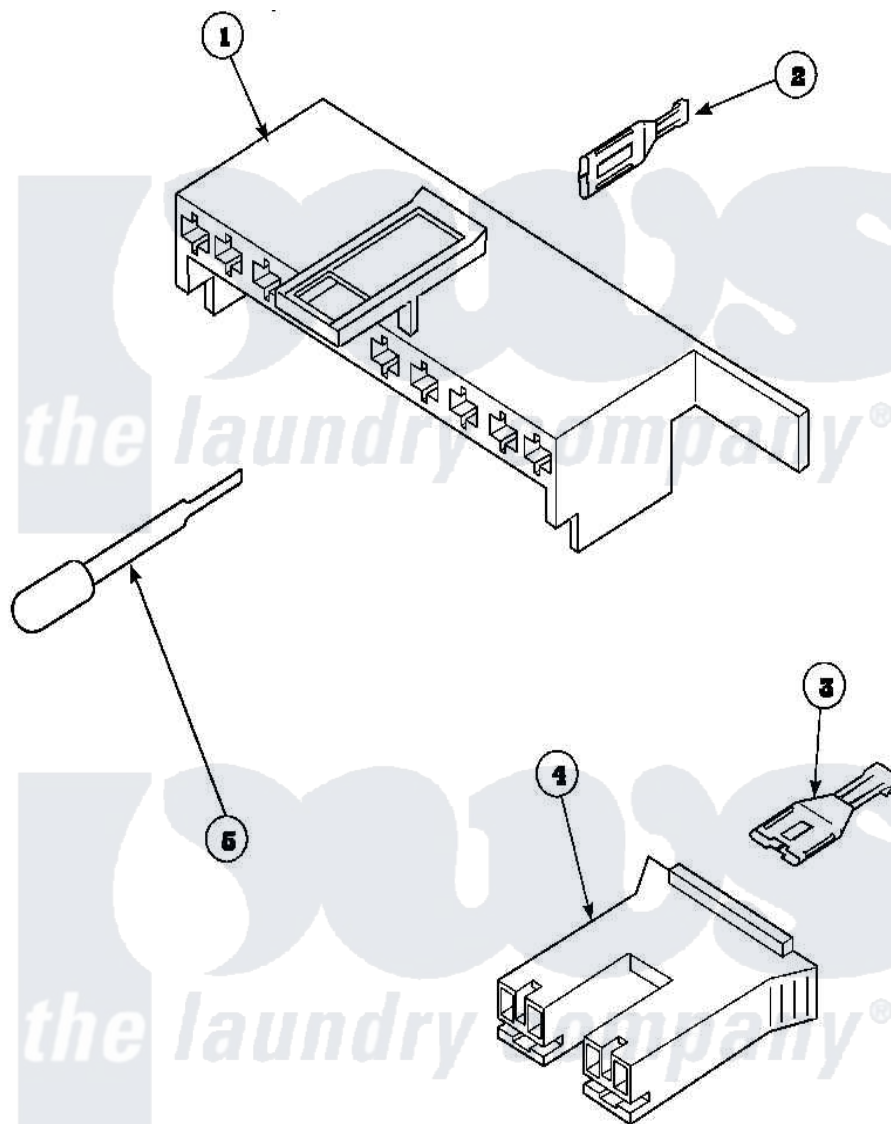

**Amana LW6153WM (BOM: PLW6153WMA) 11 - MIXING VLV, CONN  
BLOCKS, TERM, EXTRACTOR**

Amana Residential Amana LW6153WM (BOM: PLW6153WMA) Washer Parts Parts Diagram 11 - MIXING VLV, CONN  
BLOCKS, TERM, EXTRACTOR  
Click on the part number to view part

W11442824

Item	Original Part Number	Replaced By	Status	Part Description
1	<a href="#">34677</a>			10 Circuit Plug
2	<a href="#">Y00188</a>			Molex Terminal
3	Y00121		Not Available	SPADE TERMINAL(12 GAUGE) (1/4 INCH-(2) 18 GAUGE WIRES O
4	<a href="#">34676</a>			Plug
"	34675		Not Available	PLUG
5	<a href="#">283P4</a>			Terminal Extractor Tool
NI	<a href="#">35349</a>			Assembly, Wiring Harness-Hood
"	<a href="#">36278</a>			Harness, Wire