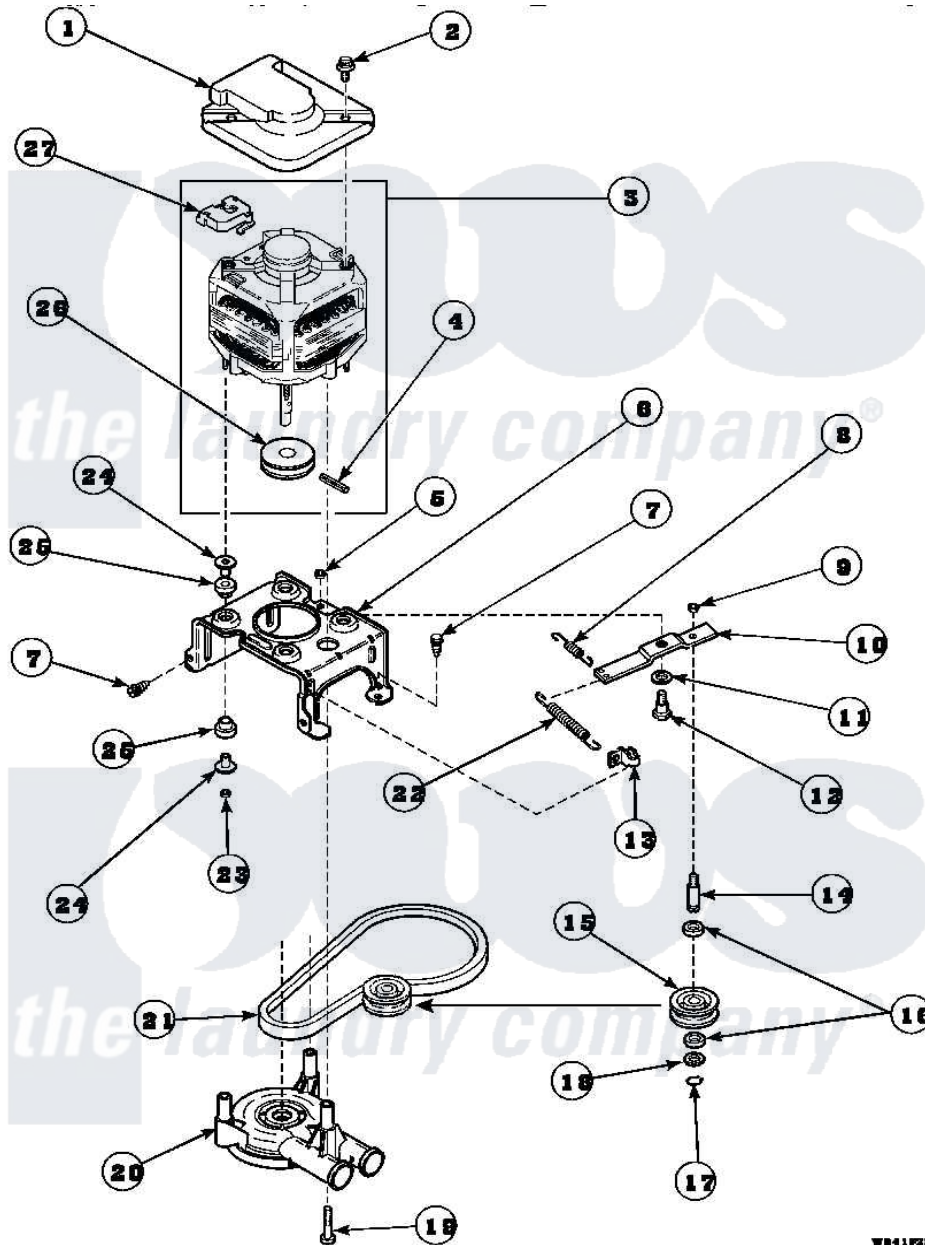

Amana LW6153WM (BOM: PLW6153WMA) 12 - MOTOR, MTG BRKT, BELT, PUMP & IDLER ASSY

WB11P20A

Amana Residential Amana LW6153WM (BOM: PLW6153WMA) Washer Parts Parts Diagram 12 - MOTOR, MTG BRKT, BELT, PUMP & IDLER ASSY
 Click on the part number to view part

Item	Original Part Number	Replaced By	Status	Part Description
1	34754	40112301		Shield, Motor
2	36639	4312464		Screw
3	34571P	27001215		Motor W/Pulley
4	23750			Pin, Roll
5	52566	27001225		Nut, Jam Mid Lock 1/4-20
6	34890		Not Available	BRACKET,MOTOR MOUNT
"	37415P			Kit, Motor Brkt
"	37415	37415P		Kit, Motor Brkt
7	Y31645	27001200		Screw
8	30620		Not Available	SPRING,IDLER LEVER HEL
9	28803	2221070		Clamp, Nylon
10	31054	40041002		Lever, Idler
"	37443	40041002		Lever, Idler
11	81392	40054701		Washer
12	27229	40038901		Screw, 1/4-20

13	28849		Clip, Spring
14	28802		Shaft, Idler
15	28800	Not Available	WHEEL, IDLER
16	Y29443		Washer, Felt
17	23748		Ring, Retaining
18	52549		Washer, 501 ID X3/4 Odx
19	Y34565	40063701	Screw, 10-16 x 1.75
20	36863P	27001233	Pump
21	28808		Belt, Agitate And Spin
22	37366		Spring, Idler
"	37606		Spring, Idler Lever
23	35423	3400029	Nut, Adapter Plate
24	34791		Post, Mount-Motor
25	34788		Mount, Motor
26	27171	Not Available	PULLEY, MOTOR
27	35632	Not Available	SWITCH, MOTOR