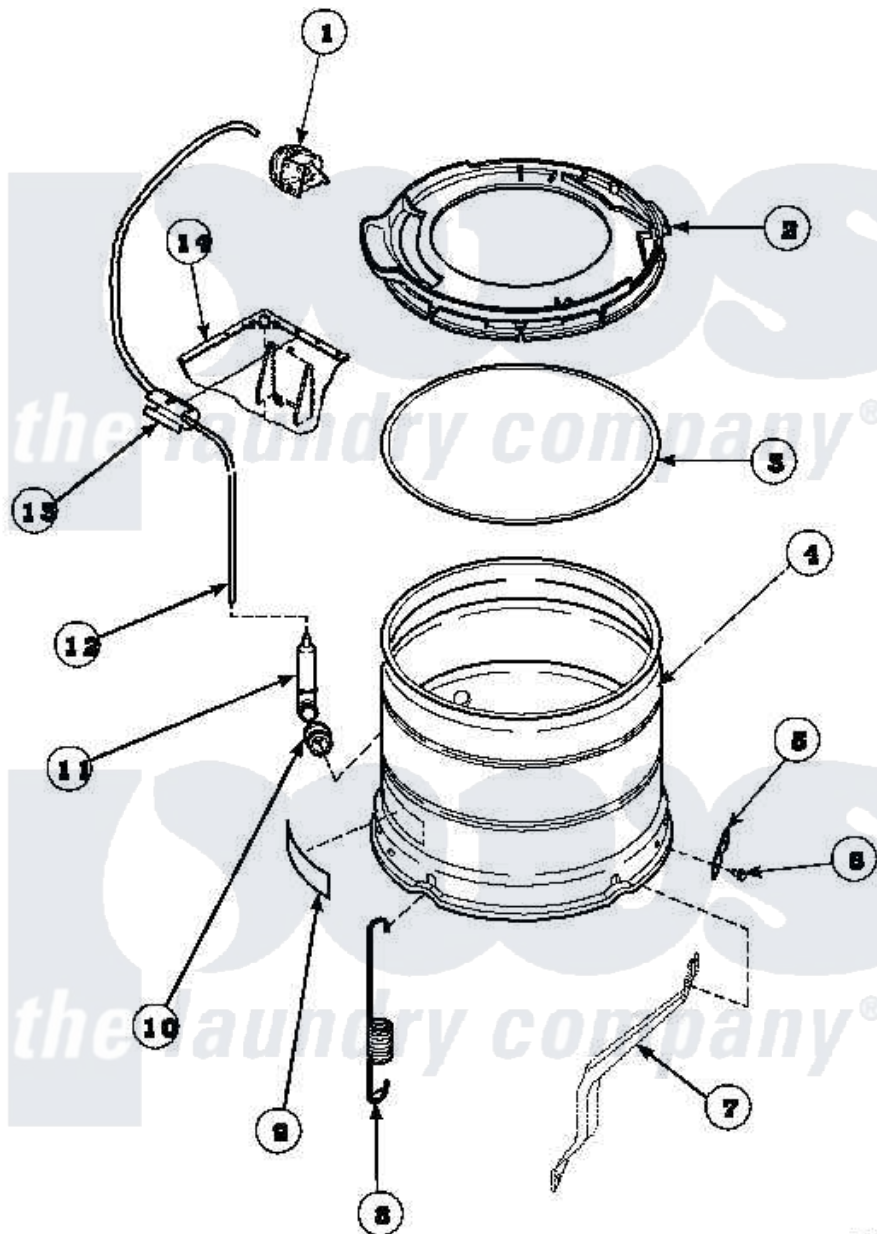

Amana LW6153WM (BOM: PLW6153WMA) 13 - OUTER TUB, COVER AND PRESSURE HOSE

Amana Residential Amana LW6153WM (BOM: PLW6153WMA) Washer Parts Parts Diagram 13 - OUTER TUB, COVER AND PRESSURE HOSE

Click on the part number to view part

Item	Original Part Number	Replaced By	Status	Part Description
1	36045	40055101		Switch, Pressure
2	36025P			Assembly, Tub Cover and Gasket
3	32857			Gasket, Tub Cover Small
4	34438P			Assembly, Outer Tub
5	27926			Plate, Leg .063
6	35369	40128701		Screw, 5/16-18 X .50
7	34471		Not Available	LEG,SUPPORT
8	35948			Spring, Leg-Large Tub
9	500049		Not Available	STICKER
10	29175	40037801		Grommet
11	30907	40008501		Assembly, Pressure Bulb
12	29213	39125		Tubing 31
13	36985		Not Available	CLIP, HOSE
14	34475_P		Not Available	CABINET