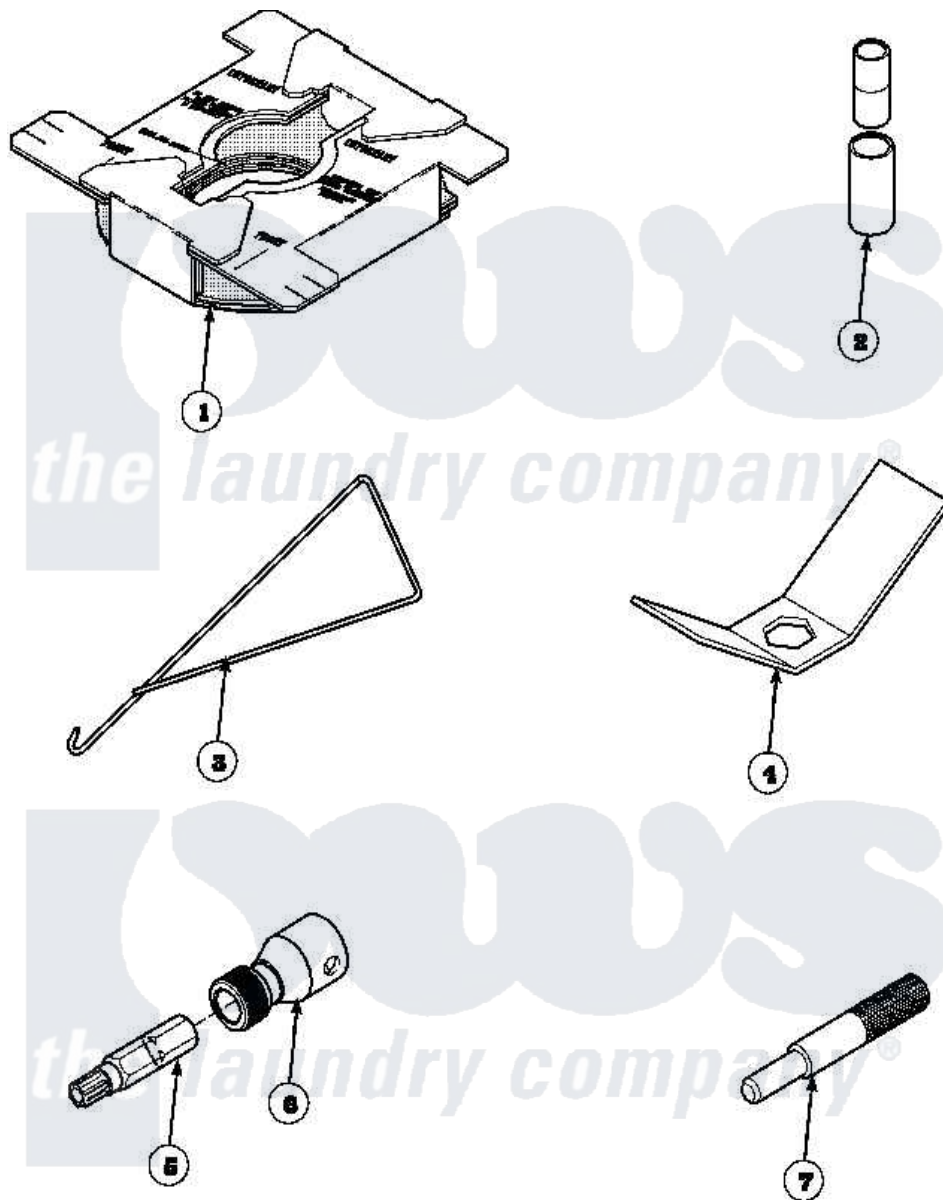

# Amana LW6153WM (BOM: PLW6153WMA) 16 - SPECIAL TOOLS

Amana Residential Amana LW6153WM (BOM: PLW6153WMA) Washer Parts Diagram 16 - SPECIAL TOOLS  
 Click on the part number to view part

Item	Original Part Number	Replaced By	Status	Part Description
1	36926		Not Available	BRACE, SHIPPING
2	<a href="#">242P4</a>			Installer, Spring
3	289P4	<a href="#">321P4</a>		Hook, Spring
4	237P4	<a href="#">306P4</a>		Hex Wrench
5	<a href="#">282P4</a>			T25 Tamper Resistant Bit
6	<a href="#">24161</a>			Torx Bit Holder
7	305P4		Not Available	TOOL, TRANSMISSION PI
NI	555P3	<a href="#">725P3</a>		Kit