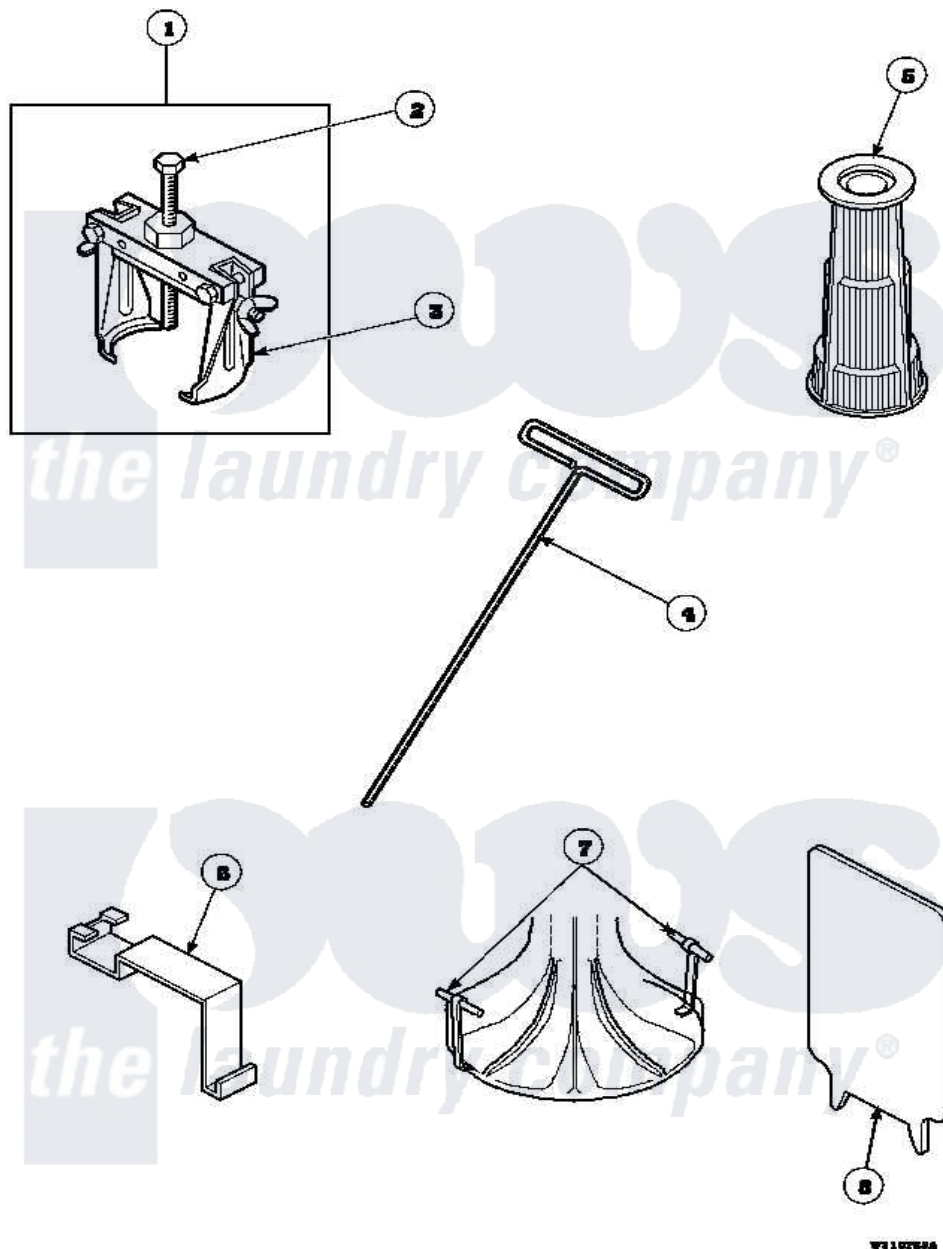

Amana LW6153WM (BOM: PLW6153WMA) 17 - SPECIAL TOOLS

W6153WMA

Amana Residential Amana LW6153WM (BOM: PLW6153WMA) Washer Parts Parts Diagram 17 - SPECIAL TOOLS

Click on the part number to view part

Item	Original Part Number	Replaced By	Status	Part Description
1	294P4			Bell Tool
2	294P4B			Drive Bell Bolt
3	294P4A			Jaw, Drive Bell Tool
4	291P4		Not Available	WRENCH, T - ALLEN
5	293P4			Seal Tool
6	273P4			Tub Cover Gasket Tool
7	254P4P			Agitator Hooks
8	272P4			Tool, Lid Switch Instal
NI	555P3	725P3		Kit