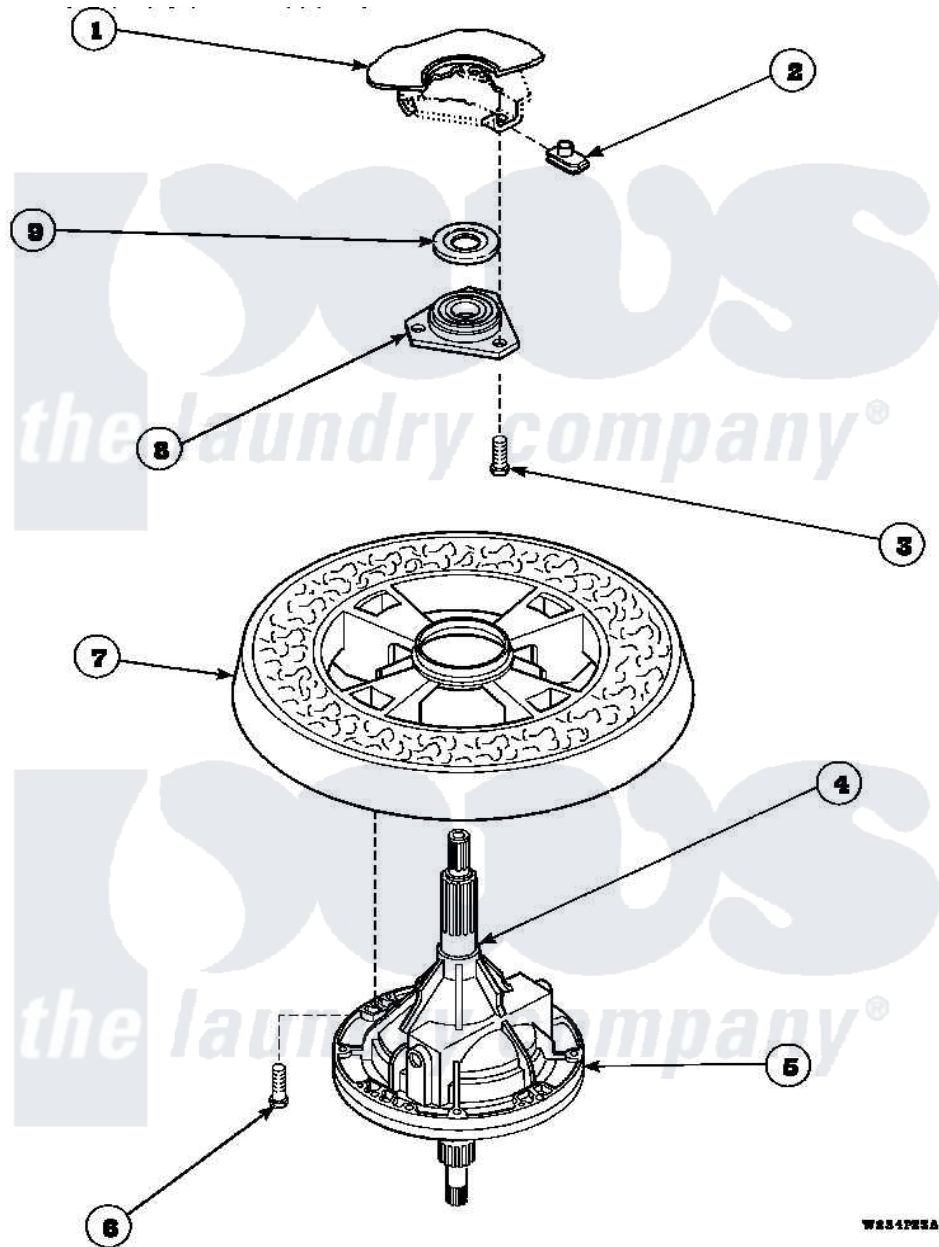

Amana LW6153WM (BOM: PLW6153WMA) 19 - TRANSMISSION ASSY AND BALANCING RING

W251PBA

Amana Residential Amana LW6153WM (BOM: PLW6153WMA) Washer Parts Parts Diagram 19 - TRANSMISSION ASSY AND BALANCING RING
 Click on the part number to view part

Item	Original Part Number	Replaced By	Status	Part Description
1	34438P			Assembly, Outer Tub
2	27222			Nut, Retainer 5/16-18
3	36991	3400500		Bolt, 3405245 5/16-18 X 3/4
4	27604P			Never-Seeze 1 Oz Tube
5	34526P			Assembly, Transmission
6	37047		Not Available	SCREW, CAP
7	34731		Not Available	ASSY,BALANCE RING-COMPL
8	27182	40004201P		Main Bearing Assembly
9	27187			Flinger