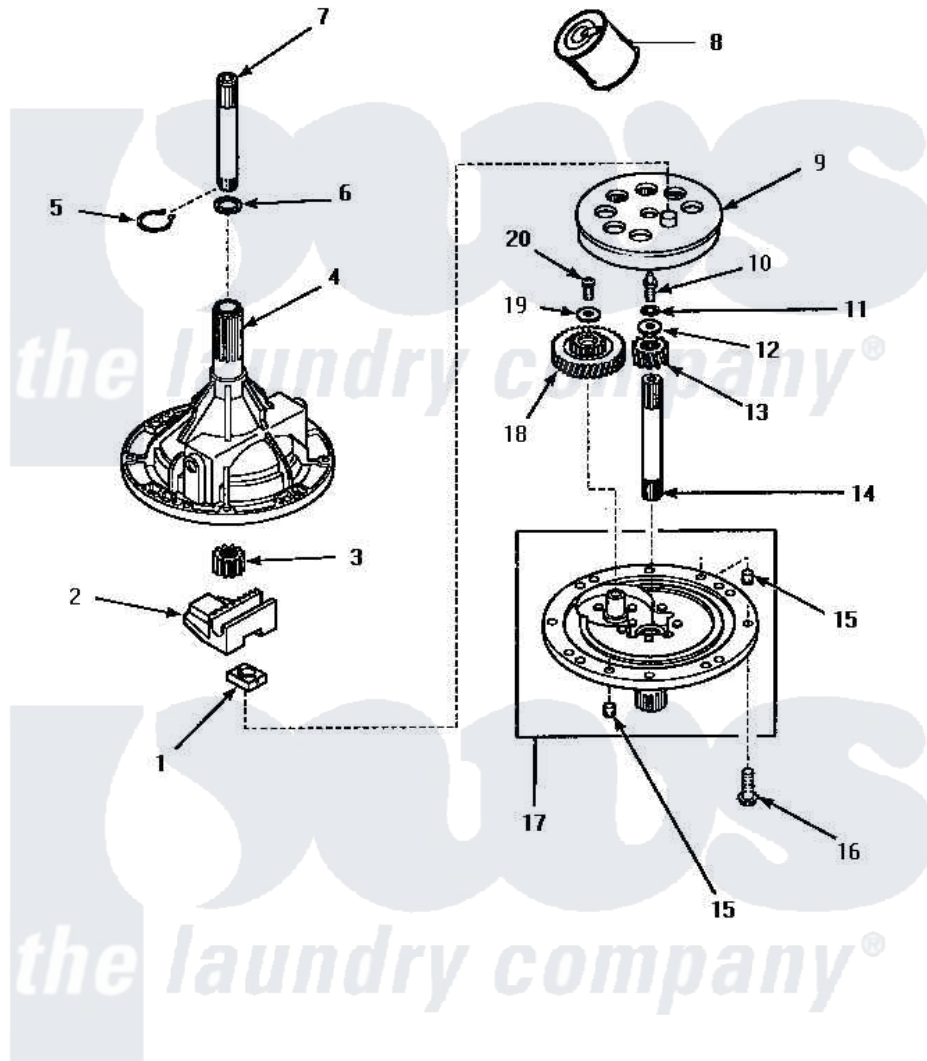

Amana LW6163LM (BOM: PLW6163LM A) 01 - 34526P TRANSMISSION ASSY

34526P TRANSMISSION ASSEMBLY

Amana Residential Amana LW6163LM (BOM: PLW6163LM A) Washer Parts Parts Diagram 01 - 34526P TRANSMISSION ASSY

Click on the part number to view part

Item	Original Part Number	Replaced By	Status	Part Description
1	26493			Slide
2	Y31526			Rack
3	27003			Pinion, Agitator
4	33223		Not Available	ASSY,TRANSMISSION CASE
5	27197			Ring, Retaining
6	35092			Washer, 3628id X 1.00 X .056
7	Y36570			Shaft, Output
8	27243P			Oil, CW Transmission F-
9	26577			Assembly, Gear And Stud
10	27030		Not Available	SCREW,1/4-20 SPECIAL
11	21456			Lockwasher, 1/4 Intshkp
12	26509	40041501		Washer
13	36562			Pinion, Drive
14	34853			Shaft, Input
15	27172			Pin, Dowel

16	32814	Not Available	SCREW, 1/4-20X7/8 SERRA
17	34854	38290	Assembly, Cover
18	29161		Gear, Reduction
19	29260	Not Available	WASHER
20	29273		Screw, 1/4-20 X 3/8
NI	37577P	Not Available	SEALANT