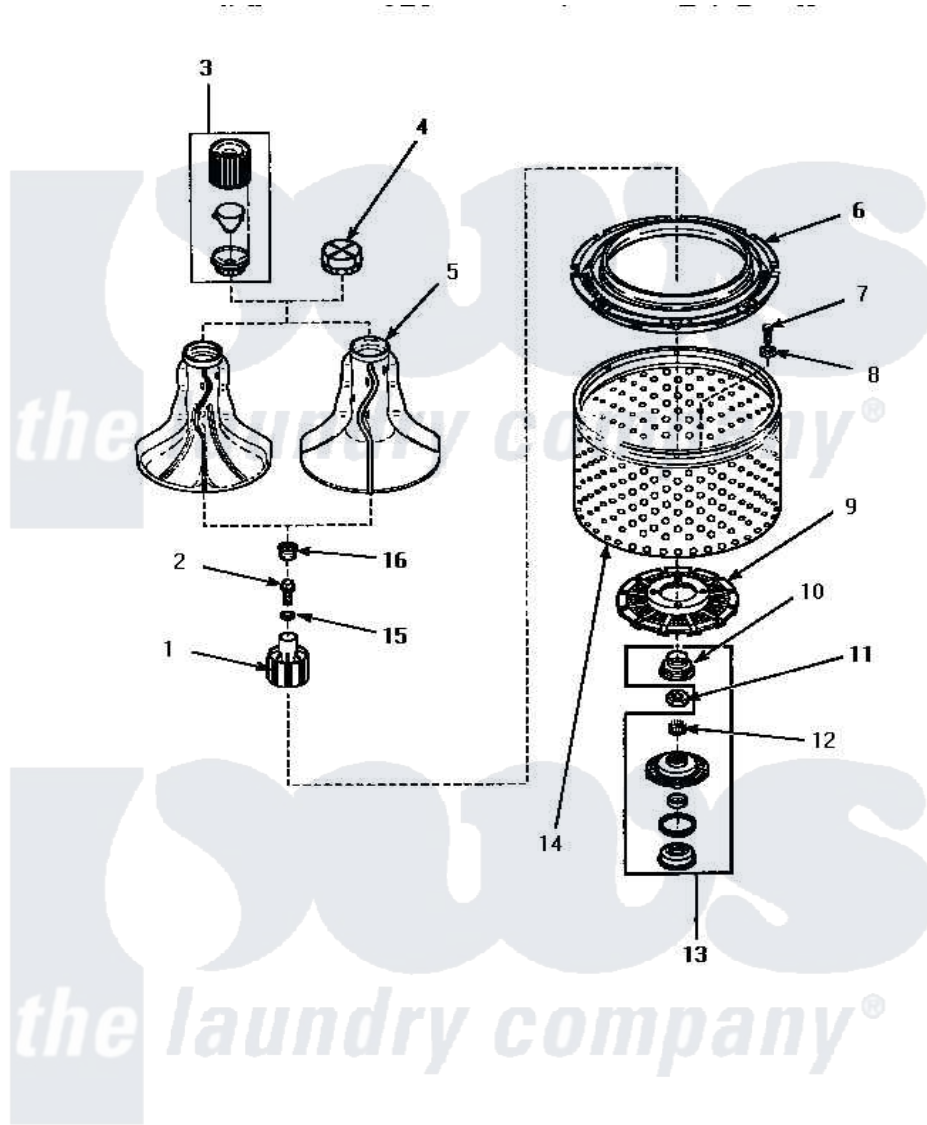

**Amana LW6163LM (BOM: PLW6163LM A) 02 - AGITATOR/DRIVE BELL/SEAL KIT/TUB & HUB**

**AGITATOR, DRIVE BELL, SEAL KIT, WASHTUB AND HUB**  
 (All Models Except LW2001W2, LW6001W2, LW6101WB and LW6501W2)

Amana [Residential Amana LW6163LM \(BOM: PLW6163LM A\) Washer Parts](#) Parts Diagram 02 -  
 AGITATOR/DRIVE BELL/SEAL KIT/TUB & HUB  
 Click on the part number to view part

Item	Original Part Number	Replaced By	Status	Part Description
1	Y00000000		Not Available	SEE NOTE DRIVE BELL
2	34288	<a href="#">40065102</a>		Screw, Shoulder 1/4
3	36542	<a href="#">40002101W</a>		Assembly, Fabric Softner
4	<a href="#">36515</a>			Cap, Agitator
5	36507	<a href="#">40000501W</a>		Agitator, Flex Vane
6	<a href="#">35035</a>			Guard, Clothes
7	27202	<a href="#">W10116787</a>		Screw
8	<a href="#">28094</a>			Gasket
9	32998	<a href="#">39371</a>		Filter Lin
10	36425	<a href="#">40016101</a>		Seal, Bell Drive
11	Y29220	<a href="#">40016301</a>		Nut, Lock
12	29728	<a href="#">40008301</a>		Insert, Spline
13	495P3	<a href="#">R9900552</a>		Hub And Seal
14	33501P	<a href="#">R9900144</a>		Kit- Wash
15	<a href="#">36472</a>			O-Ring