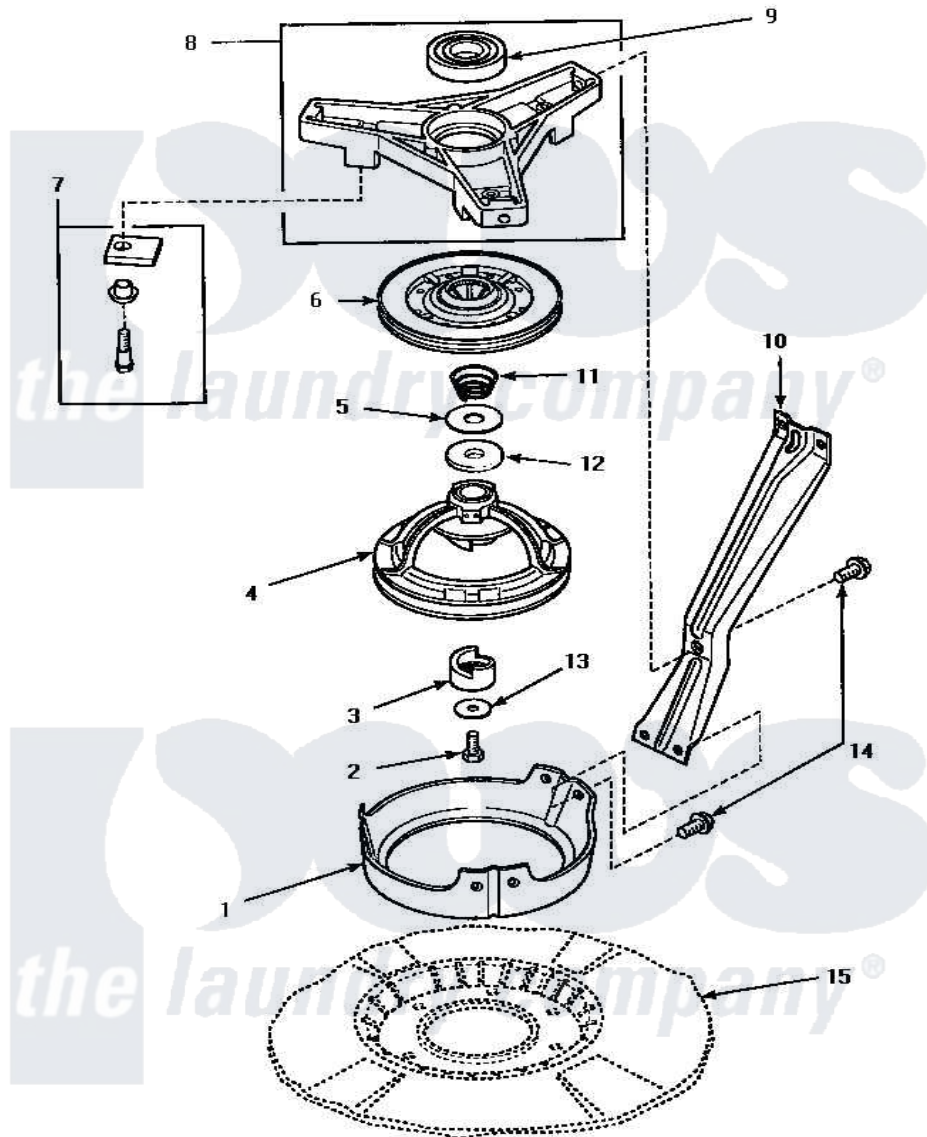

Amana LW6163LM (BOM: PLW6163LM A) 03 - BRG HSG/BRAKE/PULLEY & PIVOT DOME

BEARING HOUSING, BRAKE, PULLEY AND PIVOT DOME

Amana Residential Amana LW6163LM (BOM: PLW6163LM A) Washer Parts Parts Diagram 03 - BRG HSG/BRAKE/PULLEY & PIVOT DOME
 Click on the part number to view part

Item	Original Part Number	Replaced By	Status	Part Description
1	34470			Dome, Pivot
2	27220	40063401		Screw, 1/4-20 x 5/8 Hex
3	27018			Helix
4	34921			Assembly, Pulley-Spin And Agitate
5	35535	40065701		Washer, 2 Odx.63 ID
6	31961P	R9900474		Brake Assembly
7	548P3	R9900543		Pad-Brake
8	35746			Assembly, Bearing Housing-L
9	28944R	40004001		Bearing, Main
10	34471		Not Available	LEG,SUPPORT
11	33435			Spring, Conical
12	27015	40063201		Washer, Flat
13	26509	40041501		Washer
14	35369	40128701		Screw, 5/16-18 X .50