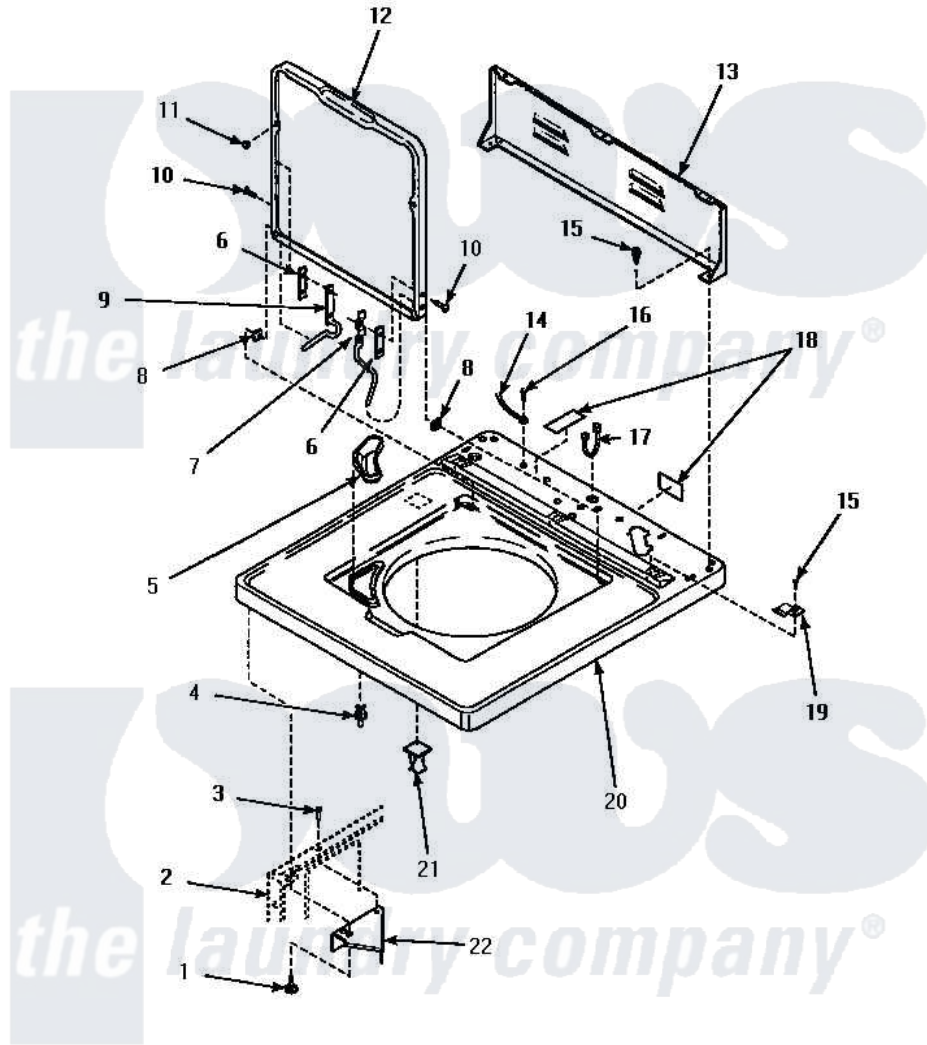

Amana LW6163LM (BOM: PLW6163LM A) 04 - CAB TOP/LOADING DR & CTRL HOOD REAR PAN

CABINET TOP, LOADING DOOR AND CONTROL HOOD REAR PANEL
 (All Models Except CW4202W2, CW6203W2, CW8413W2, CW9203W2 and CW9203W3)

Amana Residential Amana LW6163LM (BOM: PLW6163LM A) Washer Parts Parts Diagram 04 - CAB TOP/LOADING DR & CTRL HOOD REAR PAN
 Click on the part number to view part

Item	Original Part Number	Replaced By	Status	Part Description
1	Y31644	27001200		Screw
2	Y00000000		Not Available	SEE NOTE CABINET ASSEMBLY -- (SEE FRONT PANEL PAGE)
3	36035		Not Available	SCREW,8-18X3/8 PHIL FLT HD
4	56534			Barrel, Support
5	34776		Not Available	DISPENSER,BLEACH
6	34338			Gasket, Hinge
7	36437			Hinge, Lid R
8	33446	40008201		Bushing, Hinge
9	36513			Hinge, Left
10	34337	W10119828		Screw, Lid Hinge Mounting
11	21685	40038001		Bumper
12	33541LP			Lid, W/Instructions
"	33541WP			Lid, W/Instructions

13	34903		Not Available	PANEL, BACK HOOD (USE 37782)
14	Y00000000		Not Available	SEE NOTE GROUND WIRE
15	23962	W10116760		Screw
16	52909			Screw, 10B-16 X 1/2 HeX
17	21903	211881		Grommet, Cord Part Not Used-Gas Models Only
18	24903		Not Available	STICKER,DISCONNECT POW
19	35887	40063901		Clip, Hold Down
20	34902LP			Assembly, Top-Amana
"	34902WP		Not Available	ASSY,TOP-AMANA
21	36519		Not Available	CLIP
22	36034			Bracket, Director-Module