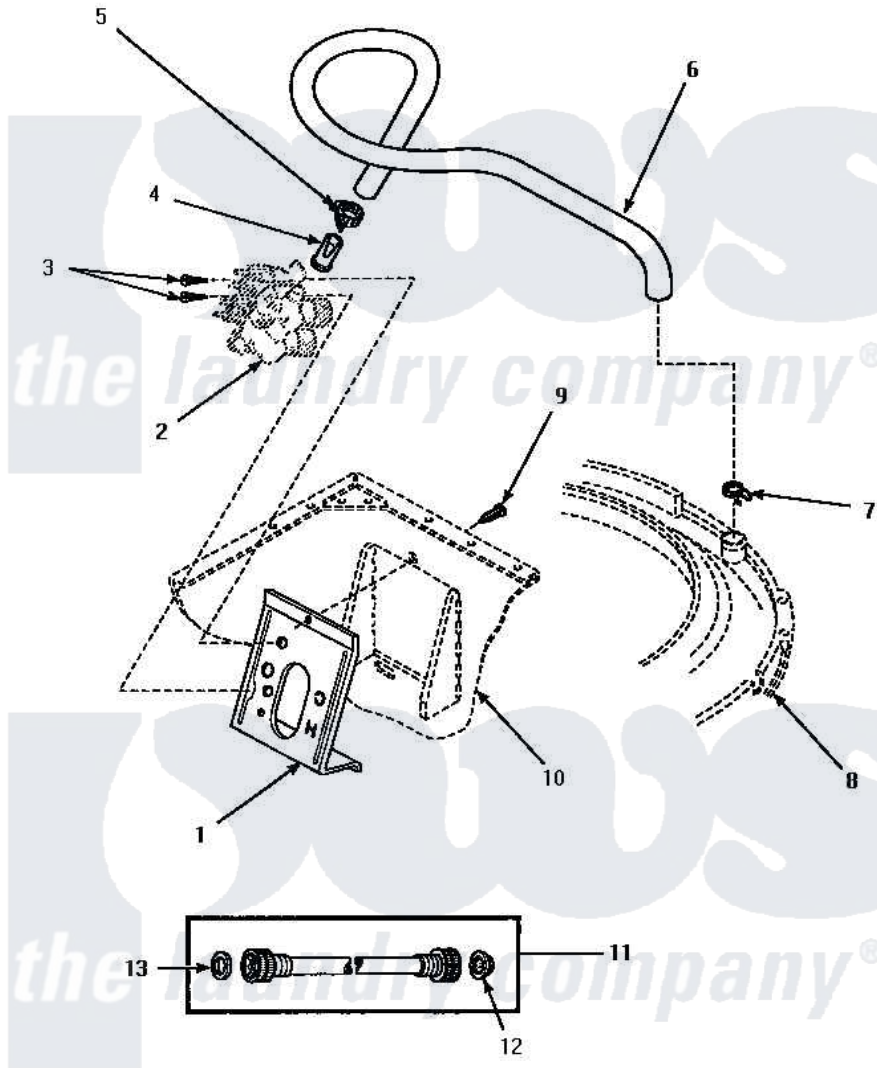

**Amana LW6163LM (BOM: PLW6163LM A) 05 - CAB TOP/LOADING DR & CTRL HOOD REAR PAN**

**INLET HOSE, FILL HOSE AND MIXING VALVE MOUNTING BRACKET**

Amana Residential Amana LW6163LM (BOM: PLW6163LM A) Washer Parts Parts Diagram 05 - CAB TOP/LOADING DR & CTRL HOOD REAR PAN  
 Click on the part number to view part

Item	Original Part Number	Replaced By	Status	Part Description
1	34972	<a href="#">39407</a>		Bracket, Valve
2	Y00000000		Not Available	SEE NOTE MIXING VALVE ASSEMBLY -- (SEE MIXING VALVE ASSEMBLY PAGE)
3	23962	<a href="#">W10116760</a>		Screw
4	34500	<a href="#">22001900</a>		Preventer, Back Flow
5	36801	<a href="#">596669</a>		Clamp, Manifold
6	35874	<a href="#">38155</a>		Hose, Mix Valve To TU
7	<a href="#">29210</a>			Hose Clamp
8	Y00000000		Not Available	SEE NOTE OUTER TUB ASSEMBLY -- (SEE OUTER TUB PAGE)
9	33562	<a href="#">27001200</a>		Screw
10	Y00000000		Not Available	SEE NOTE CABINET ASSEMBLY -- (SEE FRONT PANEL PAGE)
11	28330P	<a href="#">202860</a>		Inlet Hose Assembly